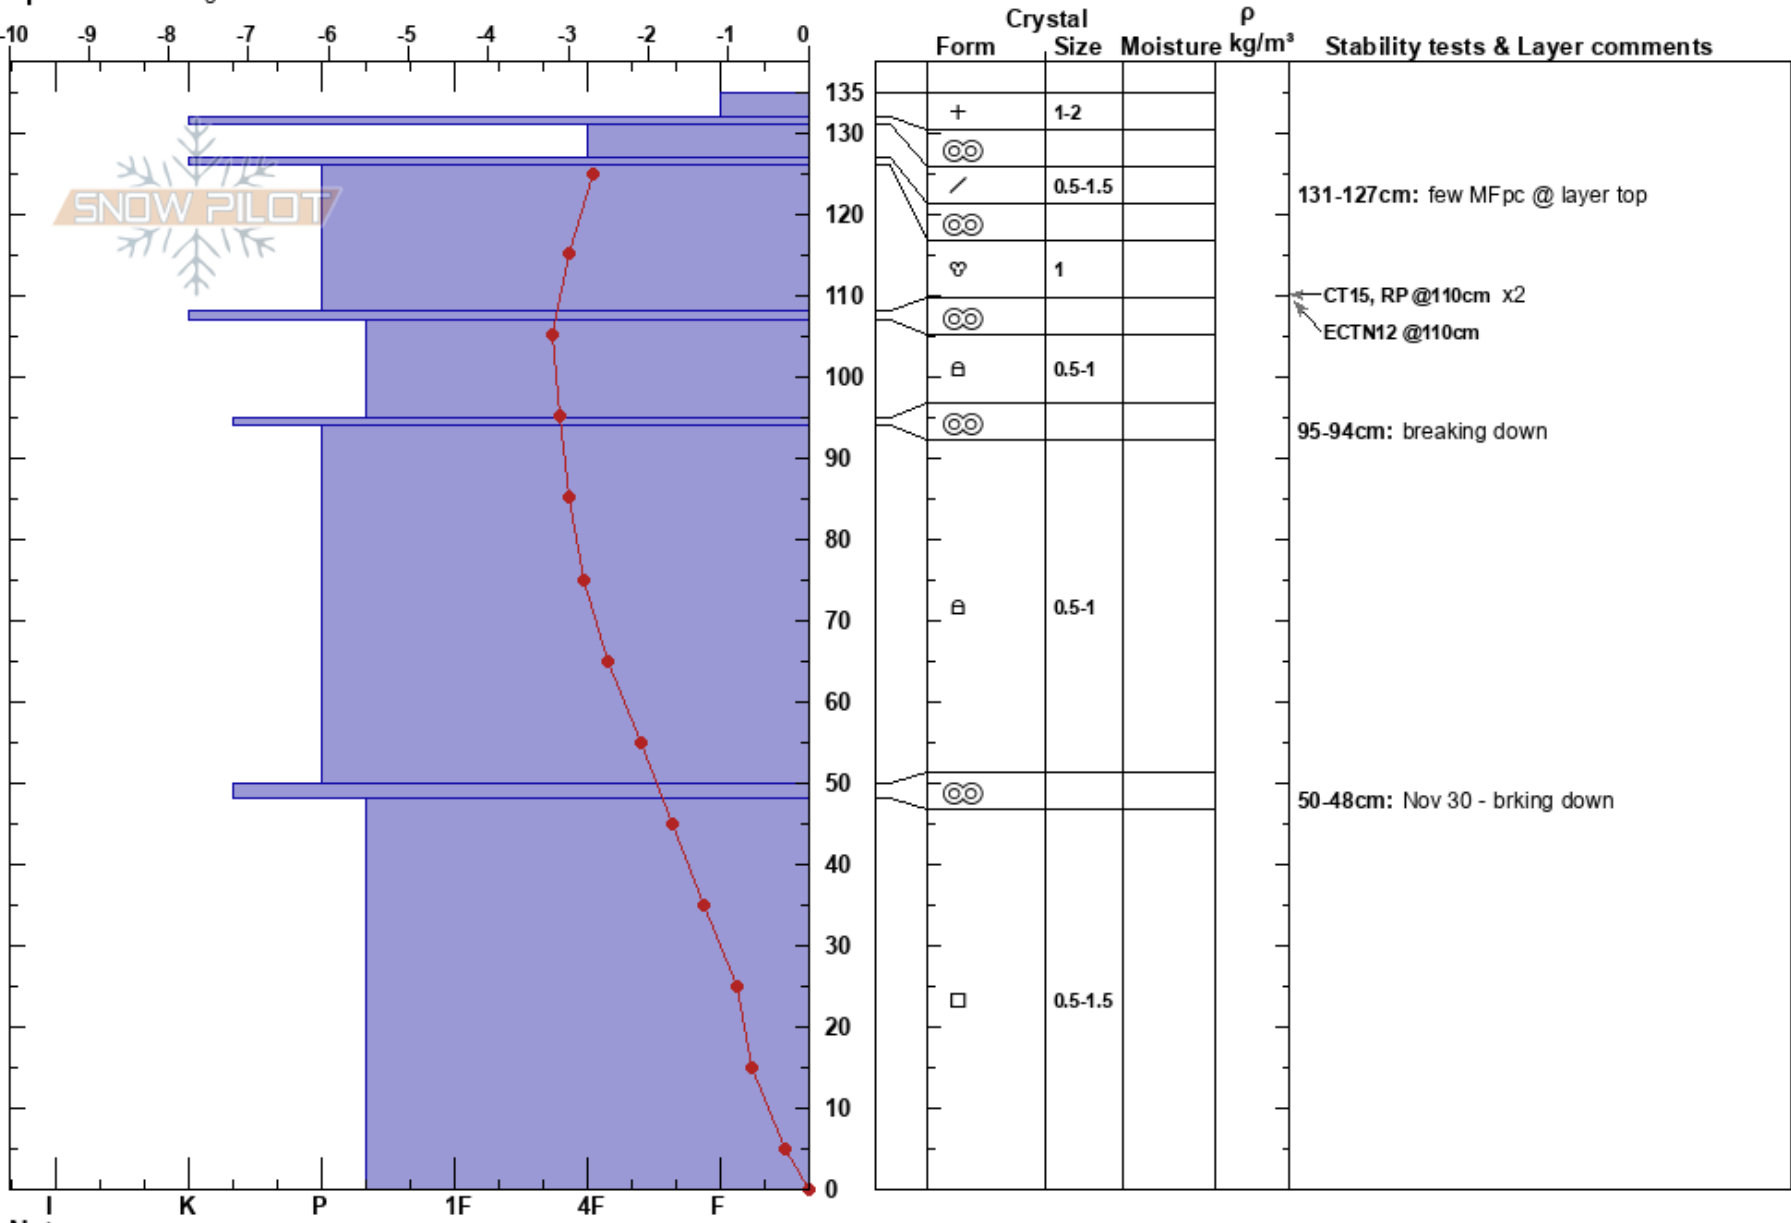

Bdry Rd @ Other Way  
 Columbia Mountains  
 BC  
 Elevation: 1740 m  
 Aspect: SE  
 Specifics: Pit dug in a Ski Area

James Klemmensen  
 02/03/2022 - 10:30  
 Co-ord: 50.90732N, -119.90355W  
 Slope Angle: 10°  
 Wind Loading:

Stability: HS: 135  
 Air Temperature: -1.4°C PF: 40  
 Sky Cover: X  
 Precipitation: S-1  
 Wind: S Light Breeze

Layer Notes:  
 131-127cm: few MFpc @ layer top  
 95-94cm: breaking down  
 50-48cm: Nov 30 - brking down