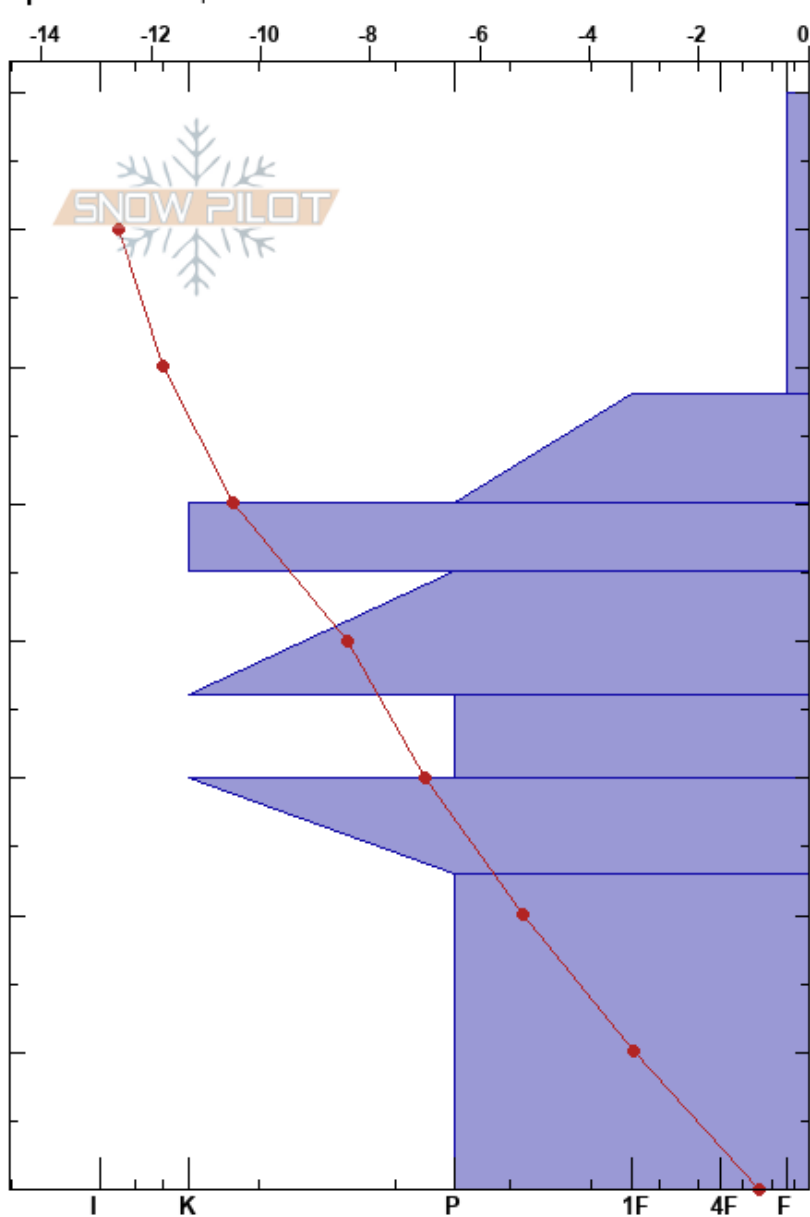

SAWMILL PARKING Conner Bom
 Banff, Yoho and Kootenay 01/01/2022 - 13:41
 AB
Elevation: 1834 m
Aspect: NW
Specifics: Poor pit location

Stability:
Air Temperature: -14°C
Sky Cover: OVC
Precipitation: S-1
Wind: W Light Breeze

HS: 80
PF: 50
 45-36cm: facets on crust
 23-0cm: DH at Bottom

Form	Crystal Size	Moisture	ρ kg/m ³	Stability tests & Layer comments
+				
● (□)	1(1)	D		
□	1-2	D		
■ (□)	(3)	D		
□	2	D		45-36cm: facets on crust
■ (□)	1(1)	D		
■ (∧)	2(3)	D		
∧	4	D		23-0cm: DH at Bottom