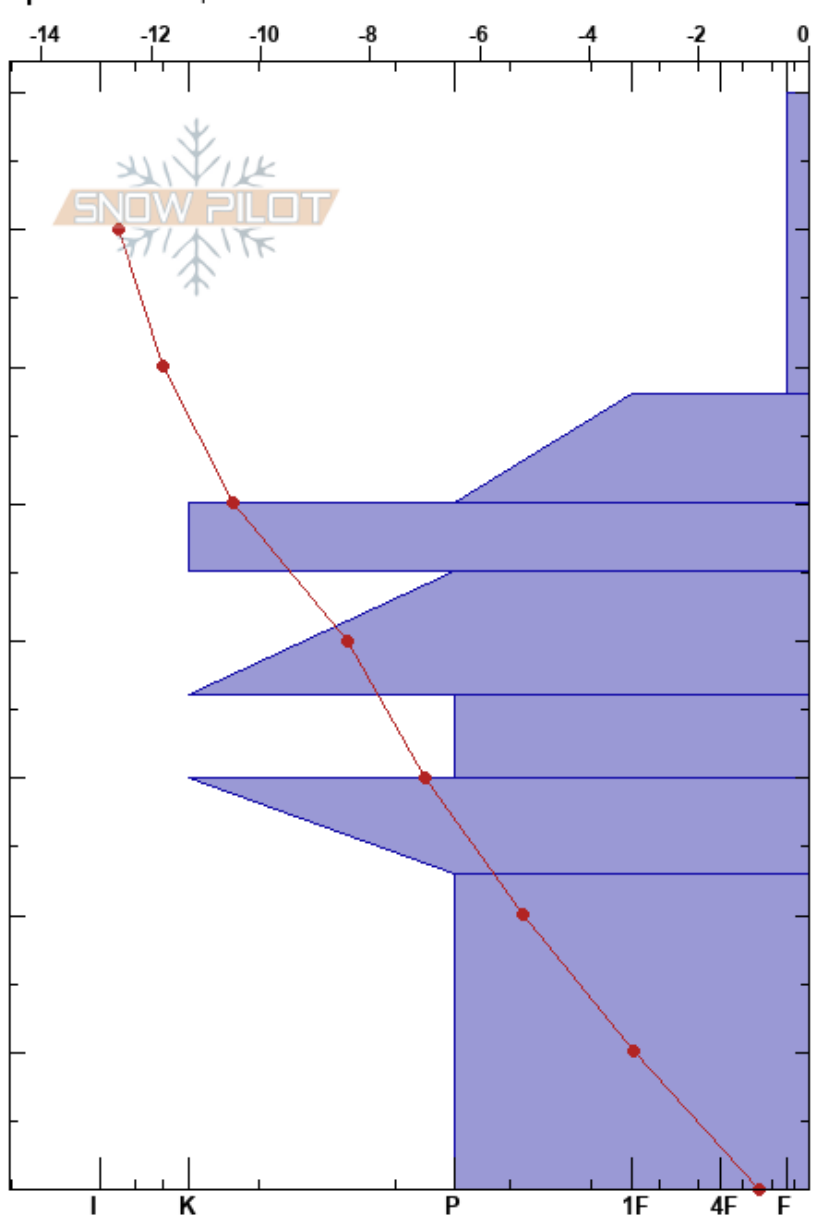

SAWMILL PARKING Conner Bom
 Banff, Yoho and Kootenay 01/01/2022 - 13:41
 AB
Elevation: 1834 m
Aspect: NW
Specifics: Poor pit location

Stability:
Air Temperature: -14°C
Sky Cover: OVC
Precipitation: S-1
Wind: W Light Breeze

HS: 80
PF: 50
 45-36cm: facets on crust
 23-0cm: DH at Bottom

Form	Crystal		Moisture	ρ kg/m ³	Stability tests & Layer comments
	Size				
+					
● (□)	1(1)		D		
□	1-2		D		
■ (□)	(3)		D		
□	2		D		45-36cm: facets on crust
■ (□)	1(1)		D		
■ (∧)	2(3)		D		
∧	4		D		23-0cm: DH at Bottom