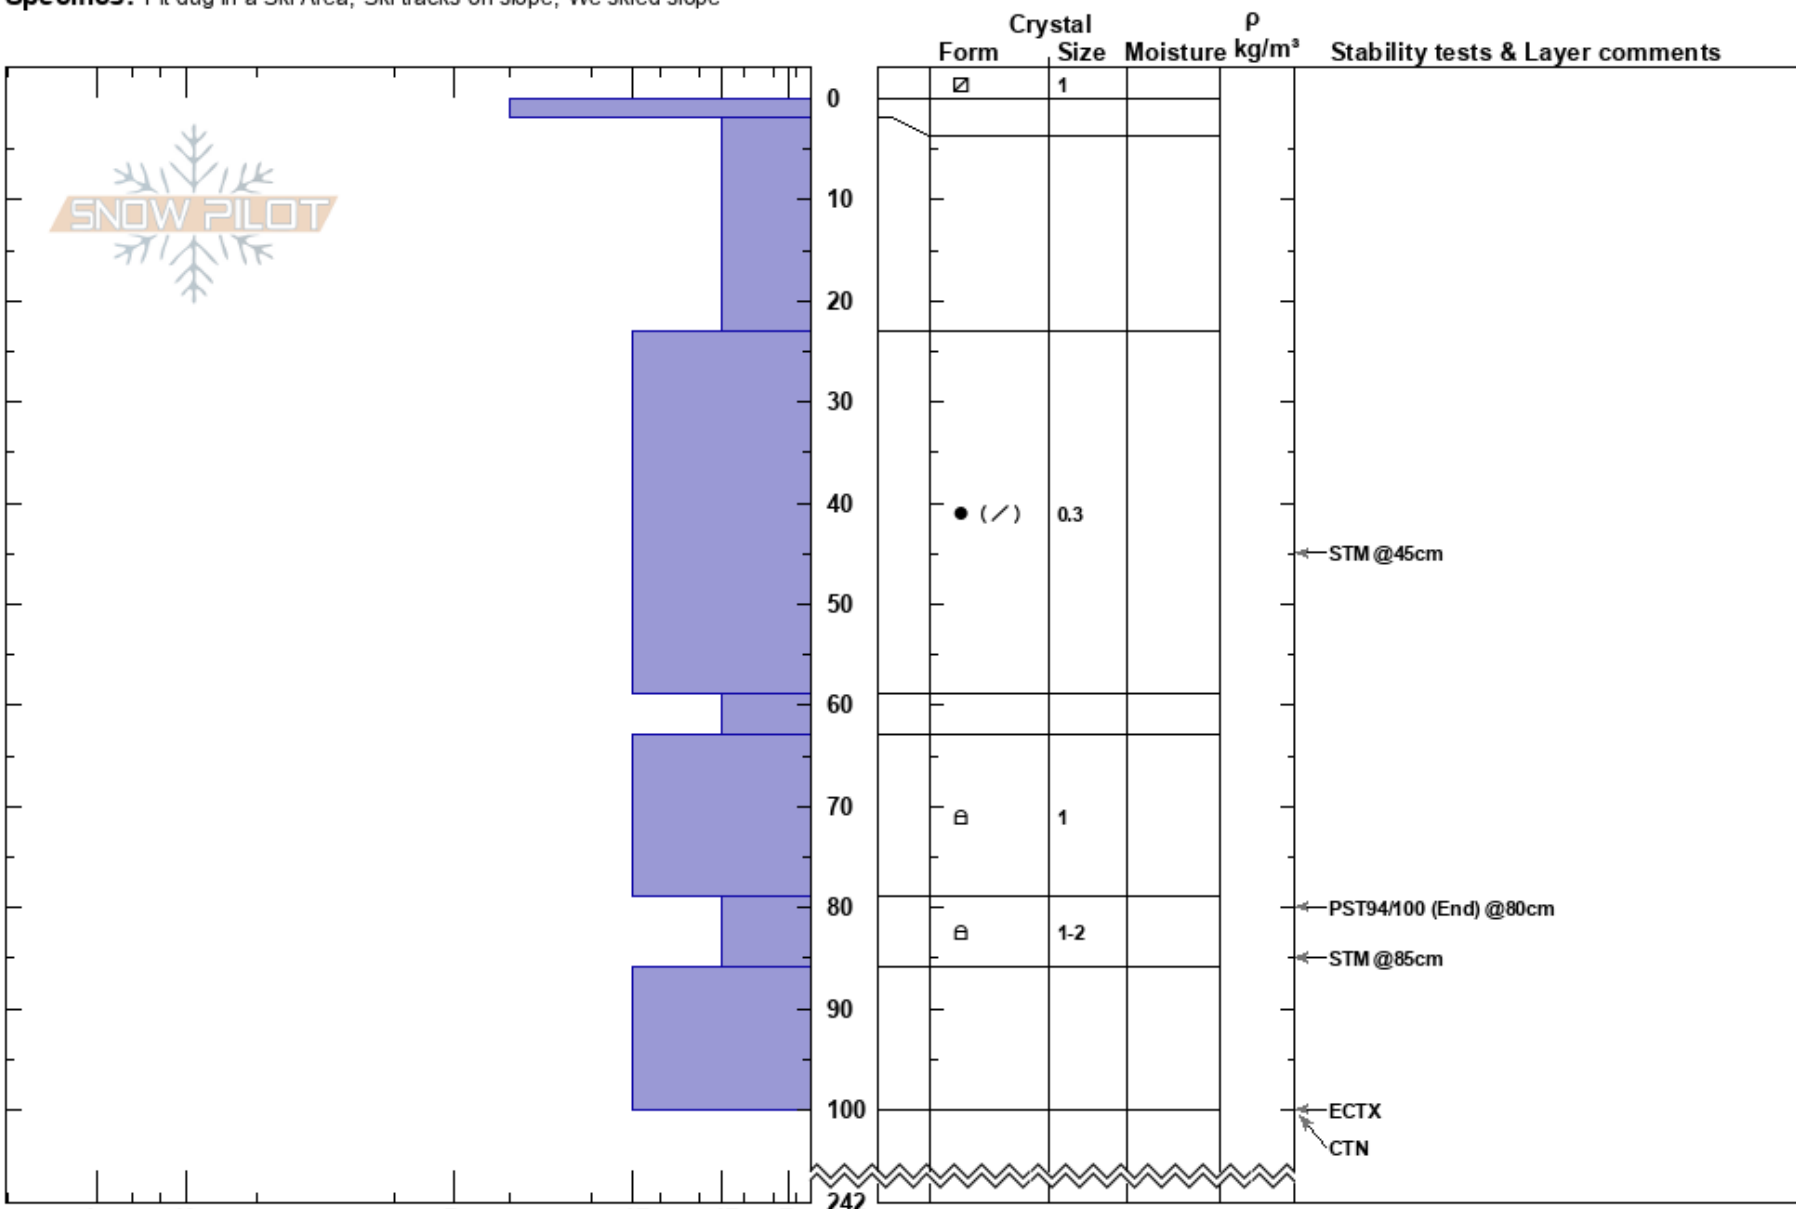

WCSA - West Spooner
 San Juan Range
 CO
Elevation: 10808 ft
Aspect: 290°
Specifics: Pit dug in a Ski Area; Ski tracks on slope; We skied slope

Andrew Pierce
 03/01/2022 - 1:07pm
Co-ord: 37.46046N, -106.76964E
Slope Angle: 19°
Wind Loading: no

Stability:
Air Temperature:
Sky Cover: CLR
Precipitation: NO
Wind: NW Light Breeze

HS: 242
PF: 30 79-86cm: Problematic layer

Notes: Quick obs pit, not full profile

*Pronounced dust layer at 59-60cm down
 *STM@45 - no discernable hardness or grain change