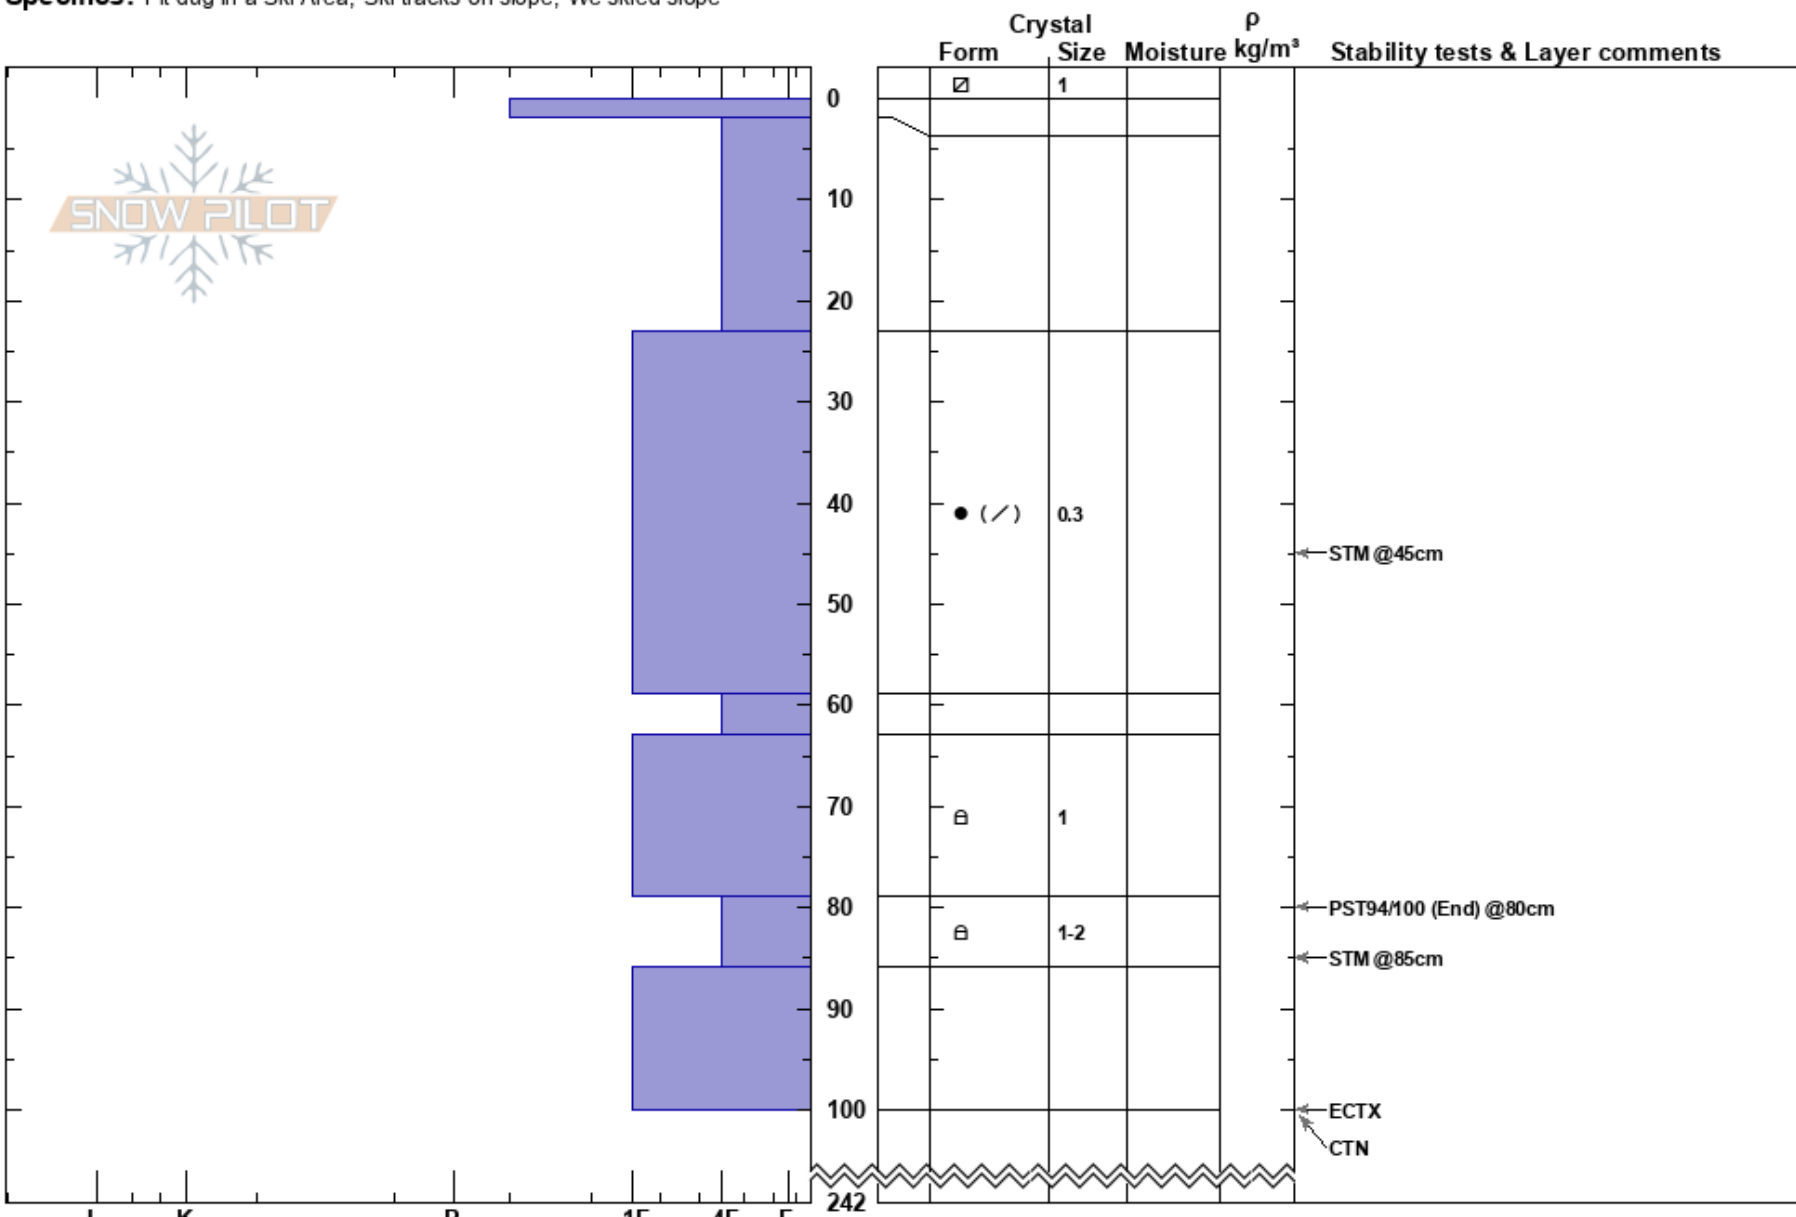

WCSA - West Spooner  
 San Juan Range  
 CO  
**Elevation:** 10808 ft  
**Aspect:** 290°  
**Specifics:** Pit dug in a Ski Area; Ski tracks on slope; We skied slope

Andrew Pierce  
 03/01/2022 - 1:07pm  
**Co-ord:** 37.46046N, -106.76964E  
**Slope Angle:** 19°  
**Wind Loading:** no

**Stability:**  
**Air Temperature:**  
**Sky Cover:** CLR  
**Precipitation:** NO  
**Wind:** NW Light Breeze

**HS:** 242  
**PF:** 30 79-86cm: Problematic layer

**Notes:** Quick obs pit, not full profile

\*Pronounced dust layer at 59-60cm down

\*STM@45 - no discernable hardness or grain change