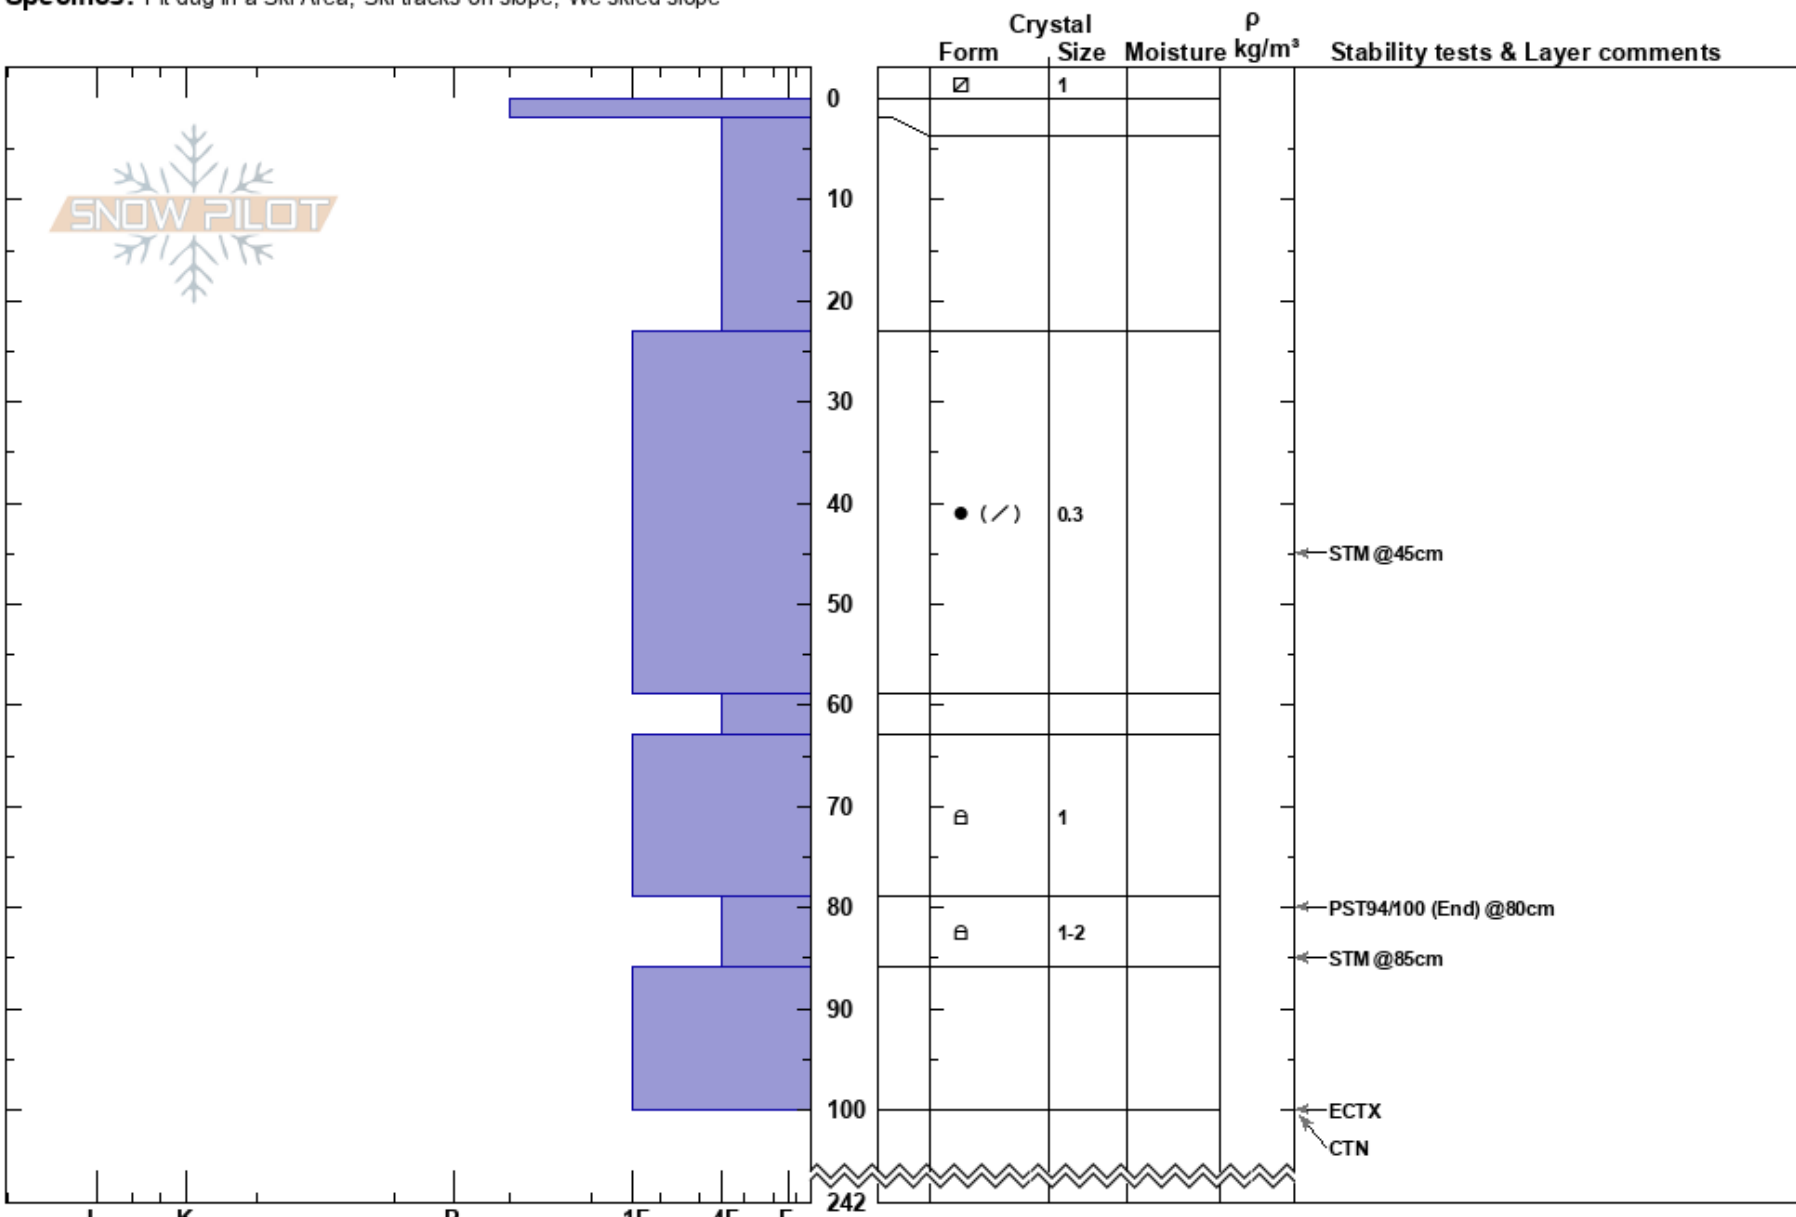

WCSA - West Spooner
 San Juan Range
 CO
Elevation: 10808 ft
Aspect: 290°
Specifics: Pit dug in a Ski Area; Ski tracks on slope; We skied slope

Andrew Pierce
 03/01/2022 - 1:07pm
Co-ord: 37.46046N, -106.76964E
Slope Angle: 19°
Wind Loading: no

Stability:
Air Temperature:
Sky Cover: CLR
Precipitation: NO
Wind: NW Light Breeze

HS: 242
PF: 30 79-86cm: Problematic layer

Notes: Quick obs pit, not full profile

*Pronounced dust layer at 59-60cm down

*STM@45 - no discernable hardness or grain change