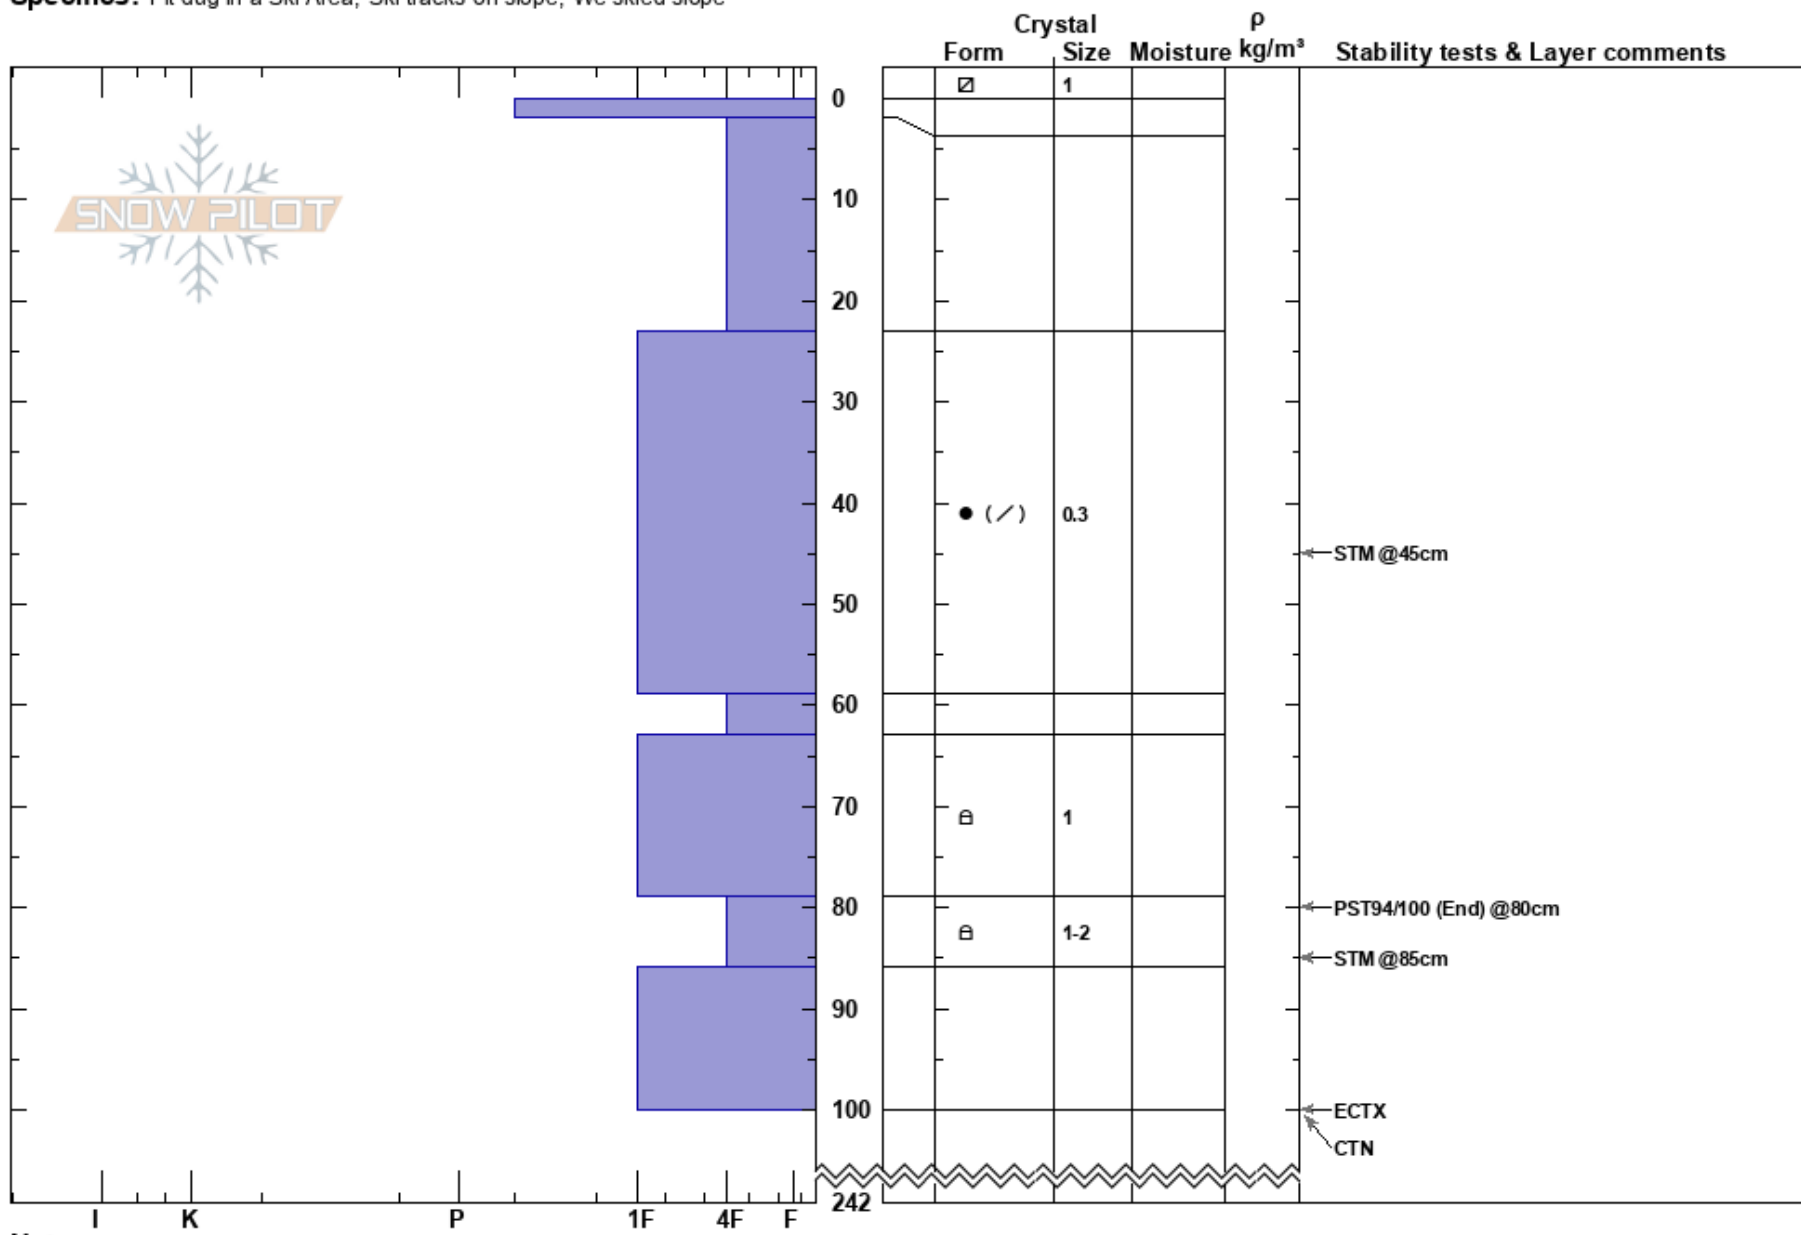

WCSA - West Spooner  
 San Juan Range  
 CO  
**Elevation:** 10808 ft  
**Aspect:** 290°  
**Specifics:** Pit dug in a Ski Area; Ski tracks on slope; We skied slope

Andrew Pierce  
 03/01/2022 - 1:07pm  
**Co-ord:** 37.46046N, -106.76964E  
**Slope Angle:** 19°  
**Wind Loading:** no

**Stability:**  
**Air Temperature:**  
**Sky Cover:** CLR  
**Precipitation:** NO  
**Wind:** NW Light Breeze

**HS:** 242  
**PF:** 30 79-86cm: Problematic layer

**Notes:** Quick obs pit, not full profile

\*Pronounced dust layer at 59-60cm down  
 \*STM@45 - no discernable hardness or grain change