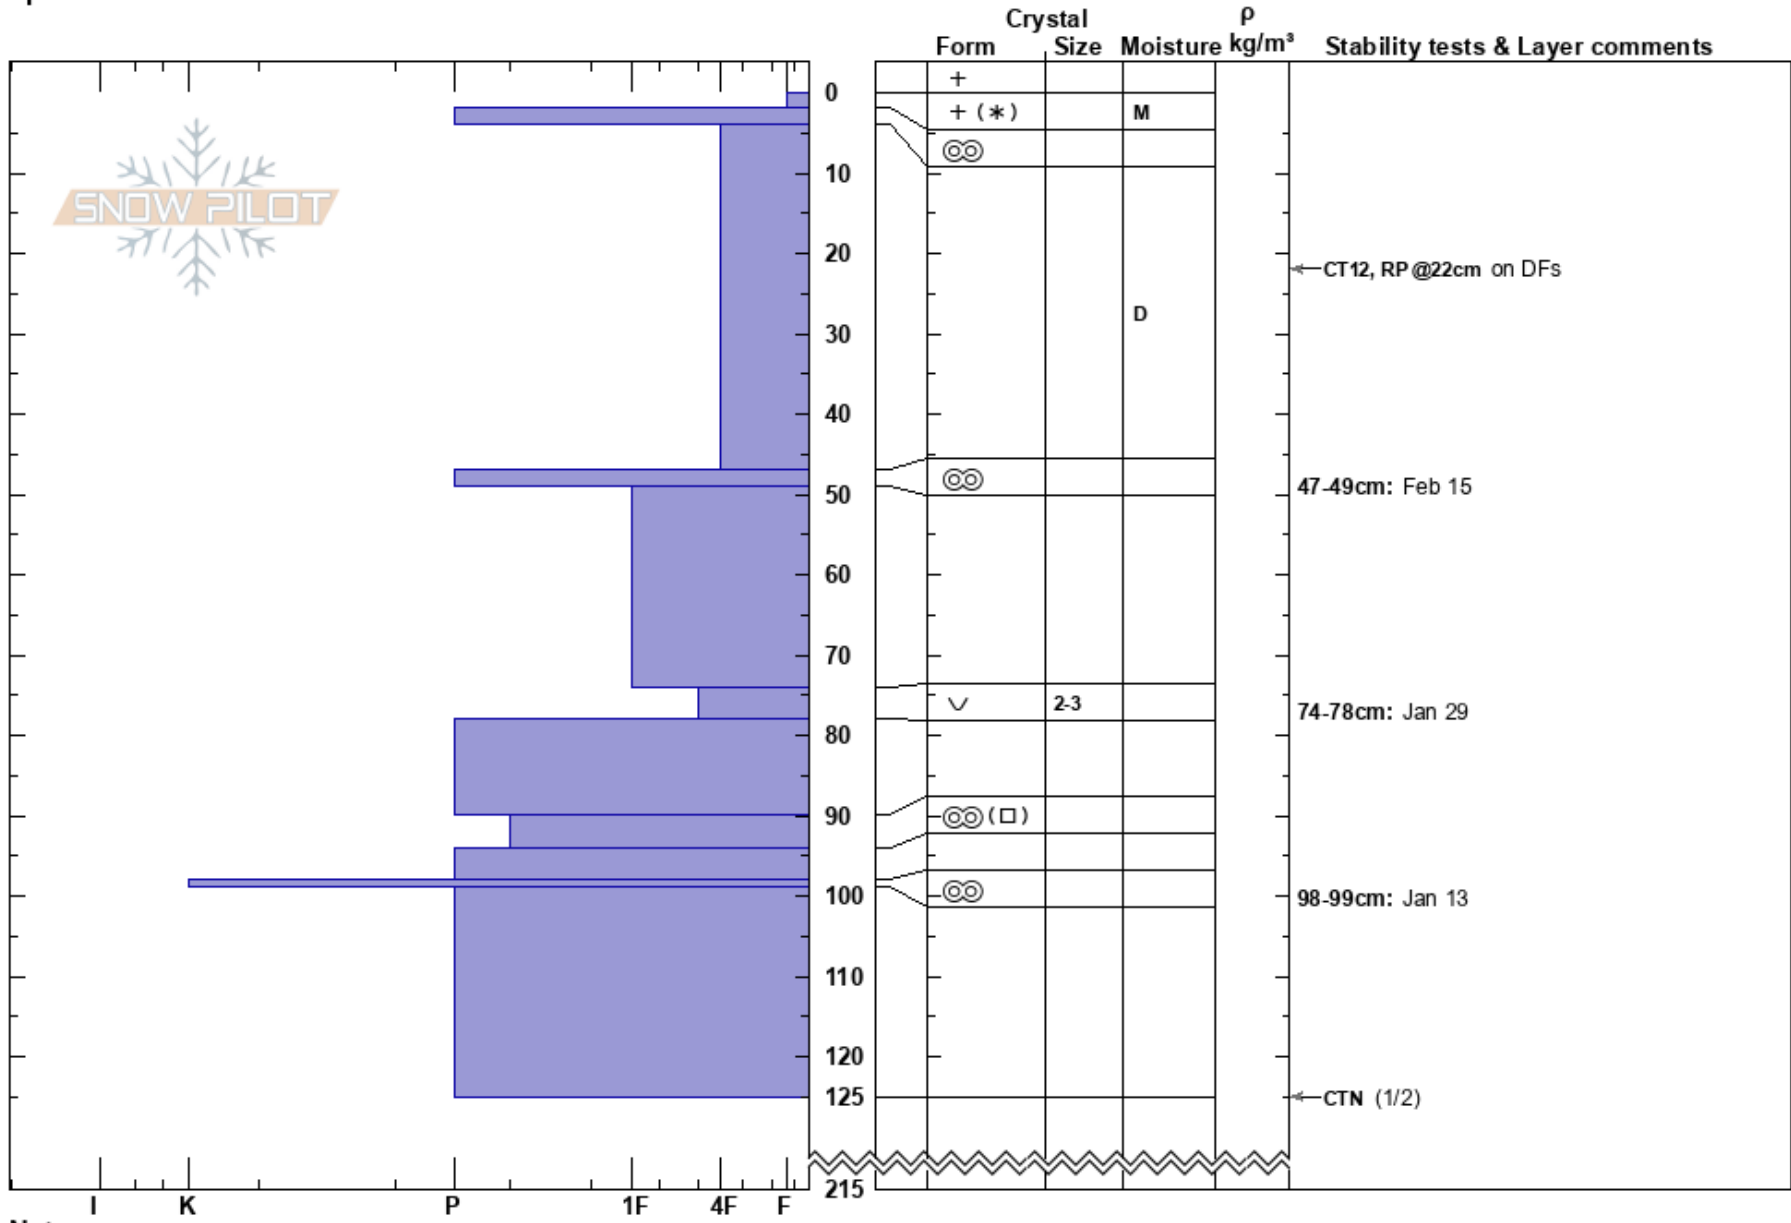

20200332 Cowboy CB
 Monashee
 BC
 Elevation: 1420 m
 Aspect: NE
 Specifics:

Monashee Powder
 02/03/2022 - 09:00
 Co-ord:
 Slope Angle: 30°
 Wind Loading:

Stability:
 Air Temperature:
 Sky Cover: X
 Precipitation: S1
 Wind: Calm

HS:215
 Layer Notes:
 47-49cm: Feb 15
 74-78cm: Jan 29
 74-78cm: Problematic layer
 98-99cm: Jan 13

Notes: