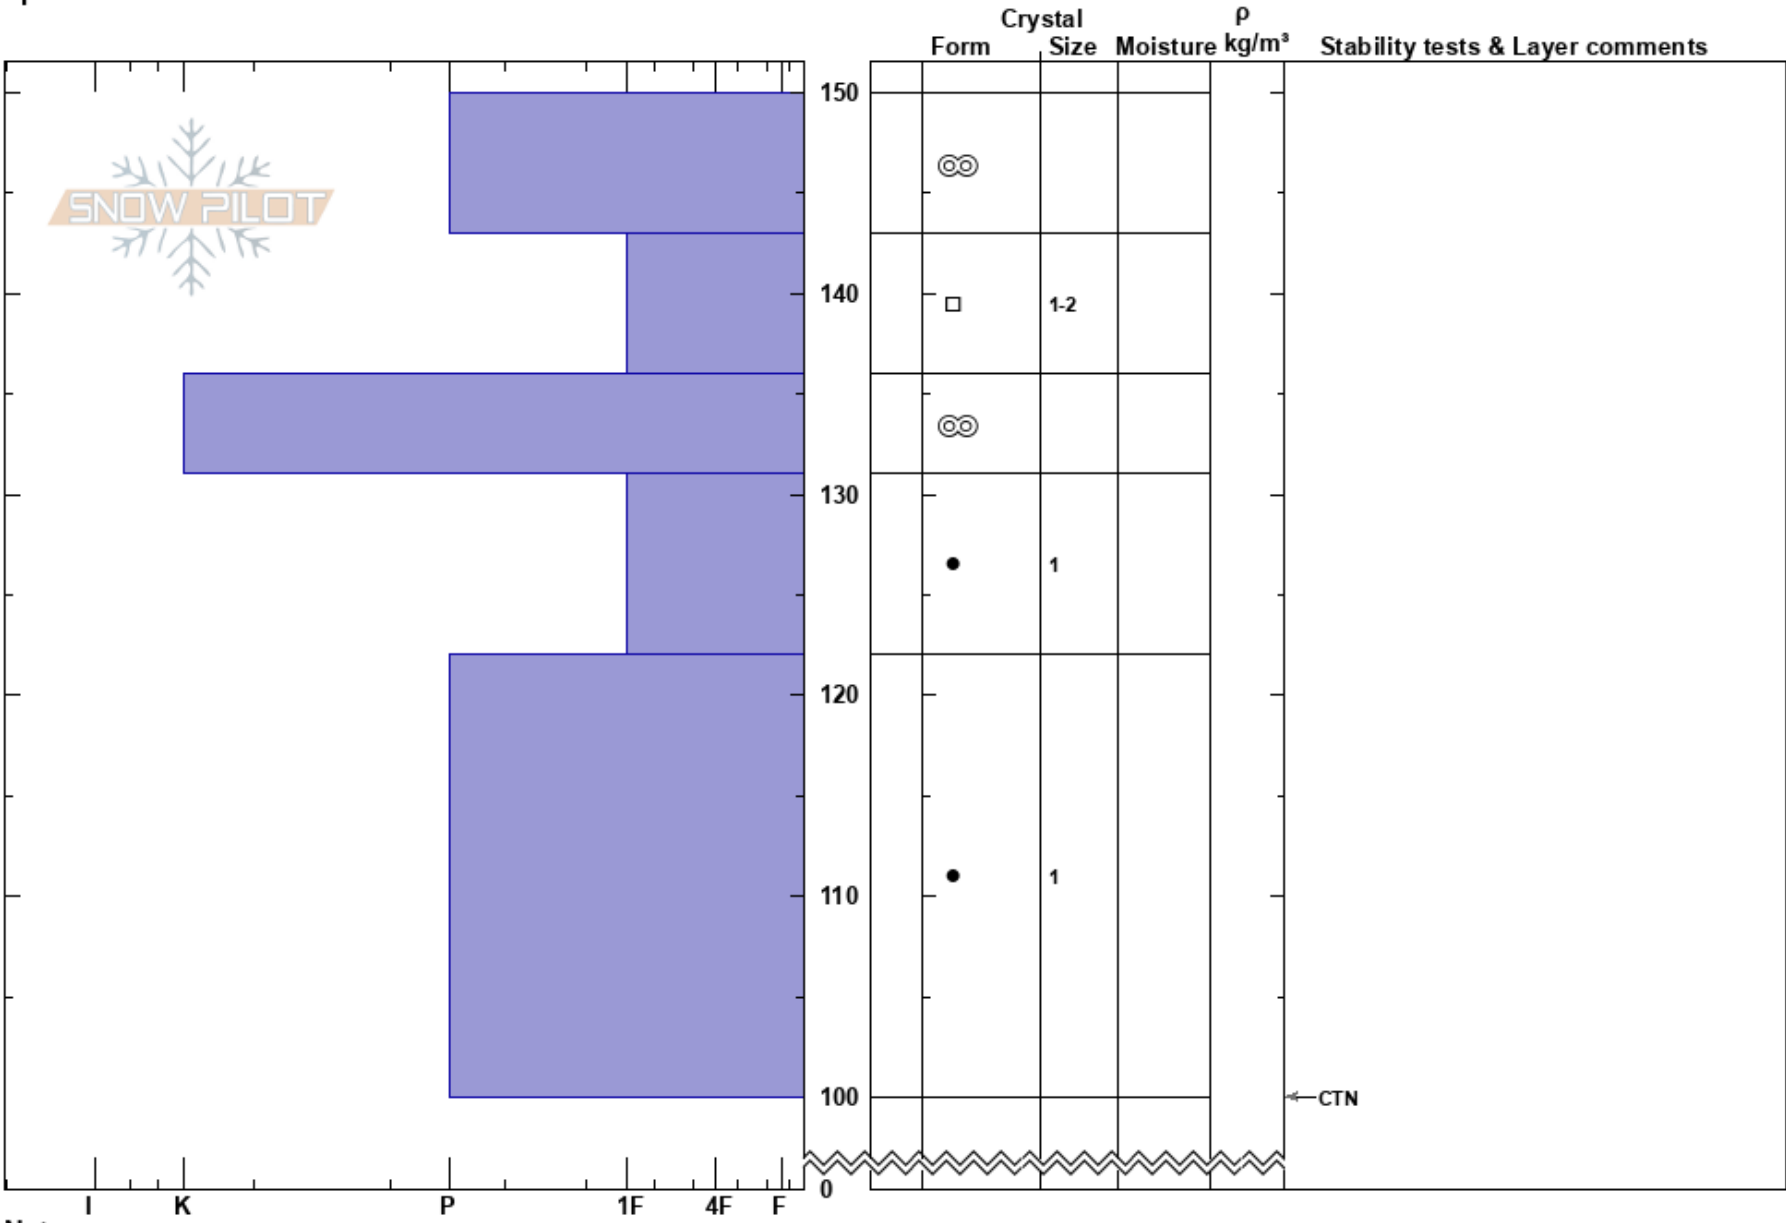

cornice ridge kpass
 Kootenay Pass
 BC
 Elevation: 1955 m
 Aspect: S
 Specifics:

Conner Bom
 24/02/2022 - 12:00
 Co-ord:
 Slope Angle: 35°
 Wind Loading:

Stability:
 Air Temperature: -10°C
 Sky Cover: CLR
 Precipitation: NO
 Wind: SW Light Breeze

HS: 150 PF: 5 Layer Notes:

← CTN

Notes: