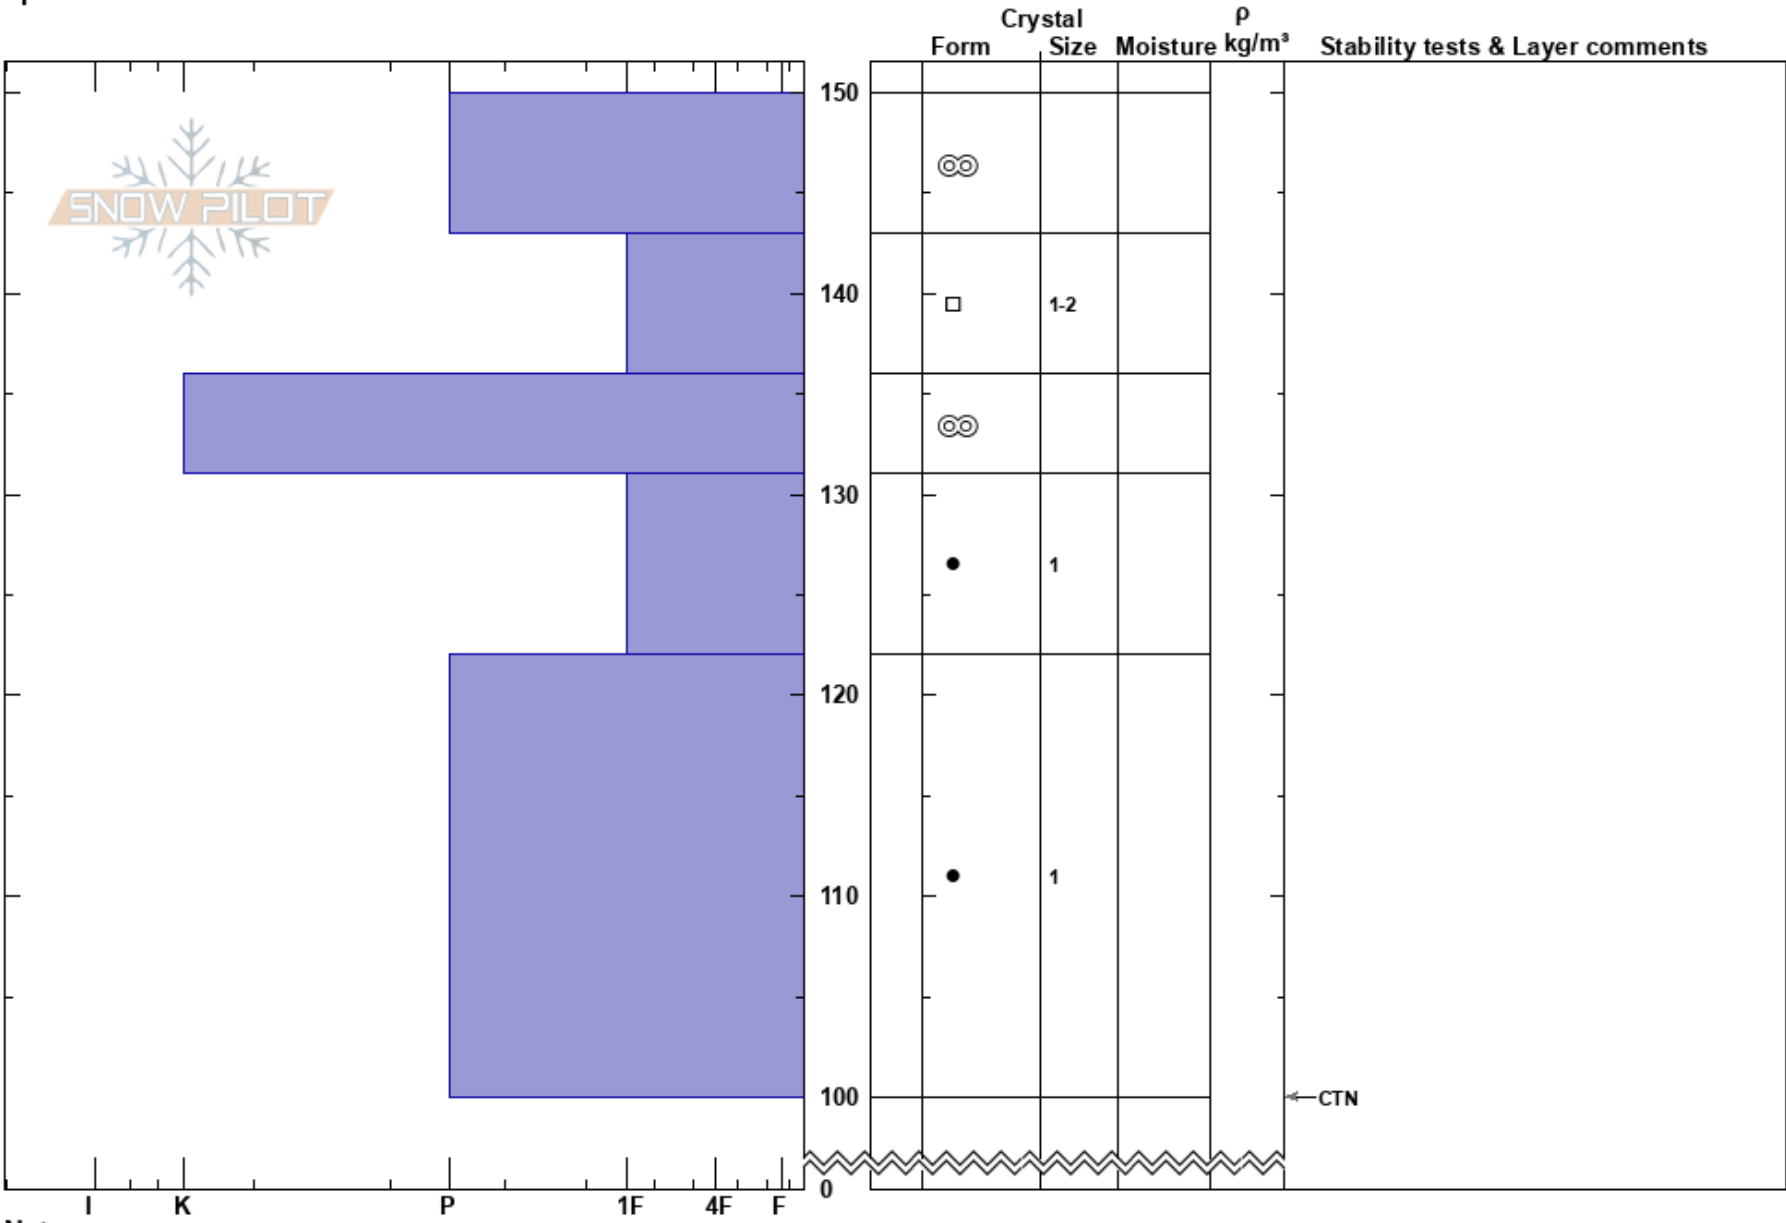

cornice ridge kpass
 Kootenay Pass
 BC
 Elevation: 1955 m
 Aspect: S
 Specifics:

Conner Bom
 24/02/2022 - 12:00
 Co-ord:
 Slope Angle: 35°
 Wind Loading:

Stability:
 Air Temperature: -10°C
 Sky Cover: CLR
 Precipitation: NO
 Wind: SW Light Breeze

HS: 150
 PF: 5
 Layer Notes:

← CTN

Notes: