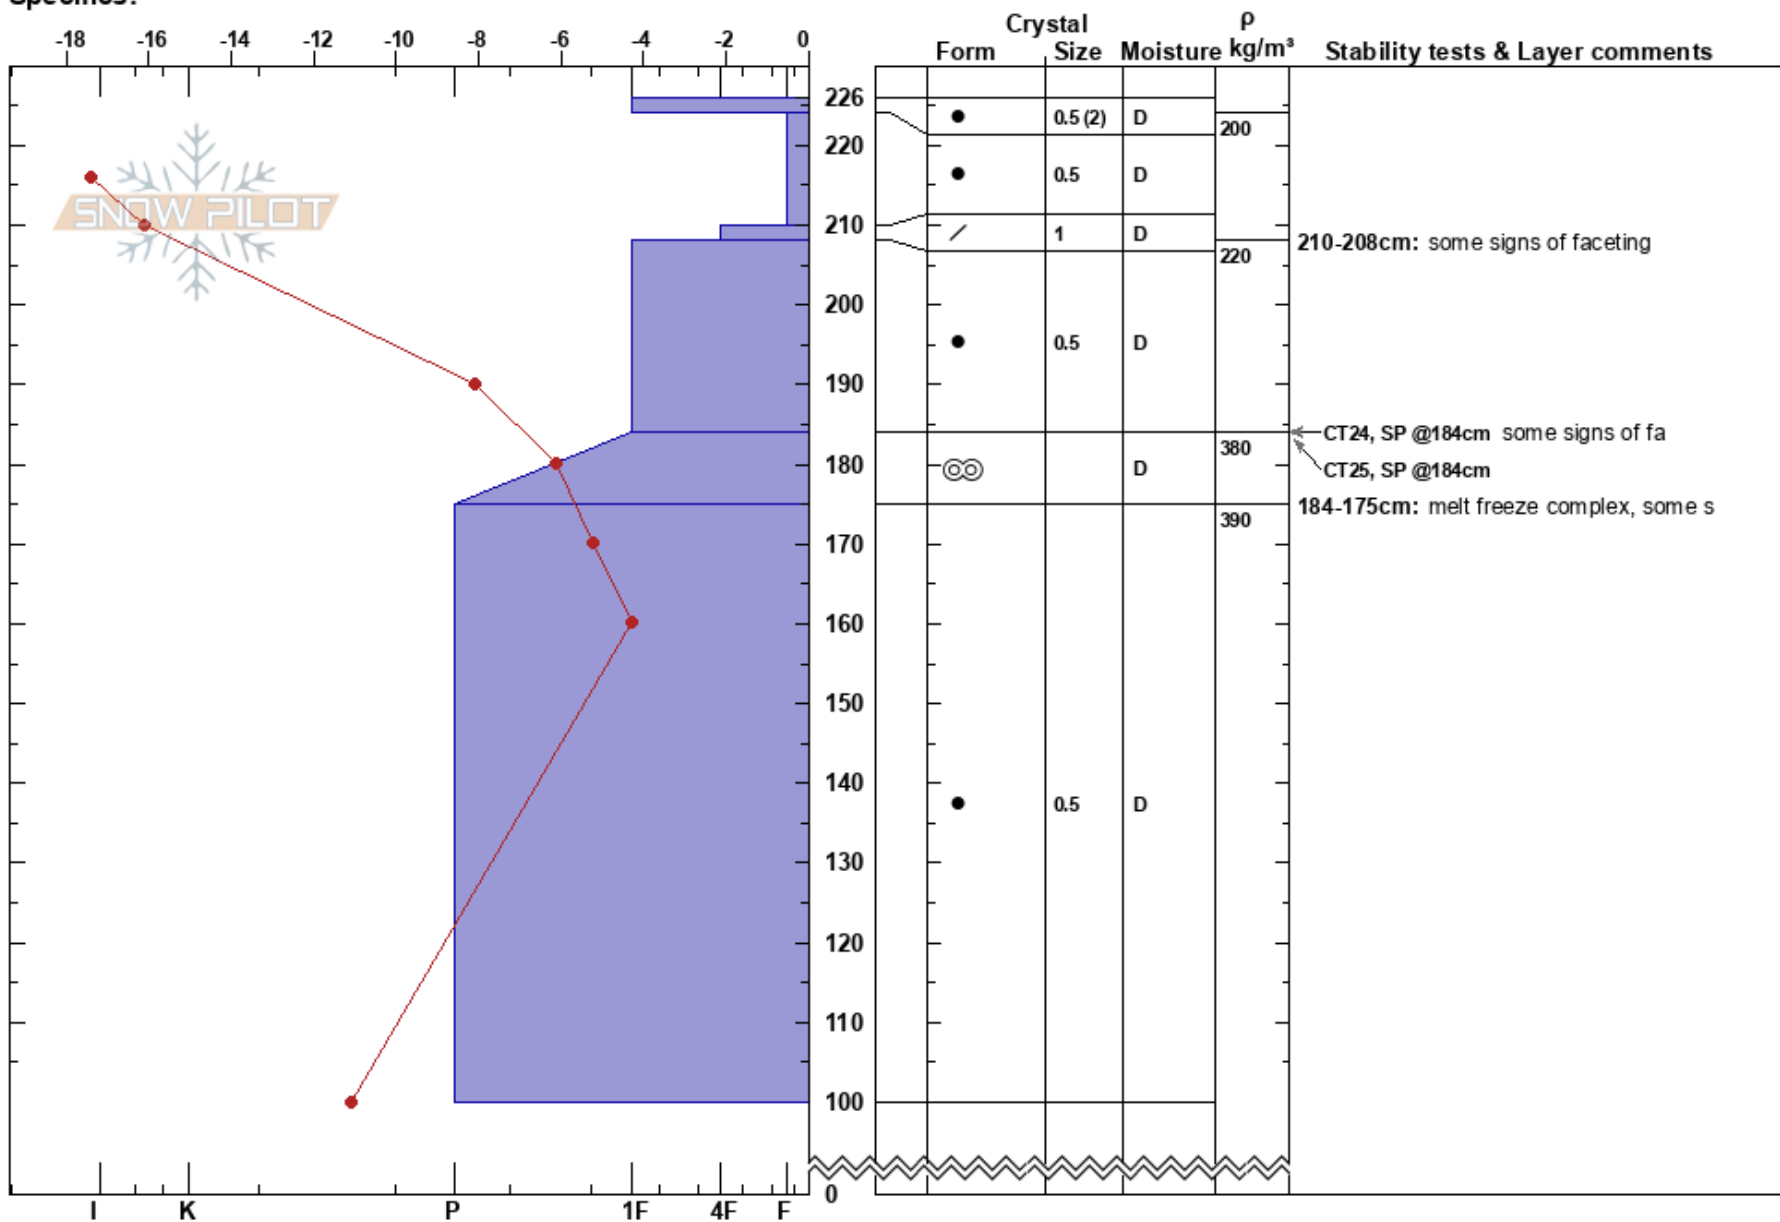

sugar bowl glades  
 Kootenay Pass  
 BC  
 Elevation: 1940 m  
 Aspect: NW  
 Specifics:

Conner Bom  
 23/02/2022 - 11:57  
 Co-ord:  
 Slope Angle: 0°  
 Wind Loading:

Stability:  
 Air Temperature: -22°C  
 Sky Cover: CLR  
 Precipitation: NO  
 Wind: Calm

HS:226  
 PF: 20  
 210-208cm: some signs of faceting  
 184-175cm: melt freeze complex, some s

Notes: Did not observe below 100,