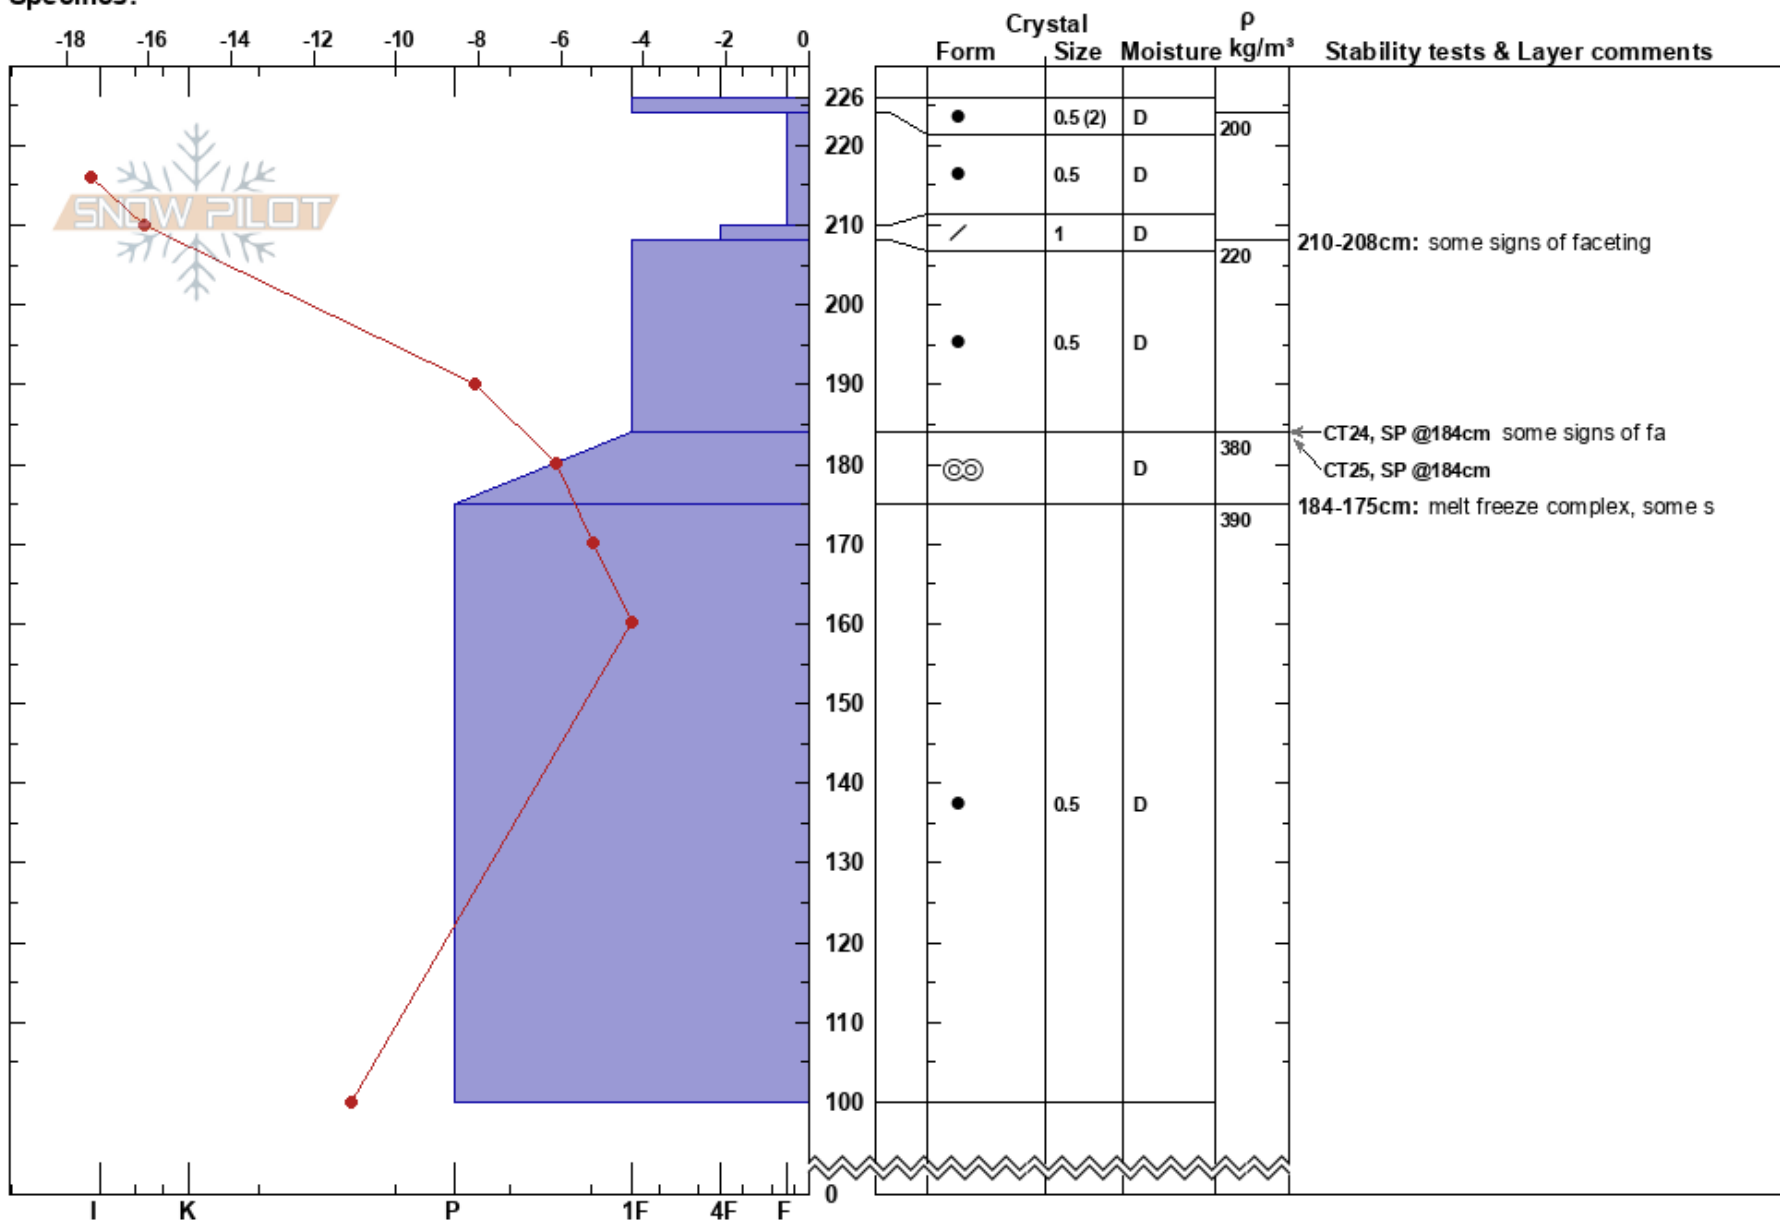

sugar bowl glades
 Kootenay Pass
 BC
 Elevation: 1940 m
 Aspect: NW
 Specifics:

Conner Bom
 23/02/2022 - 11:57
 Co-ord:
 Slope Angle: 0°
 Wind Loading:

Stability:
 Air Temperature: -22°C
 Sky Cover: CLR
 Precipitation: NO
 Wind: Calm

HS:226
 PF: 20
 210-208cm: some signs of faceting
 184-175cm: melt freeze complex, some s

Notes: Did not observe below 100,