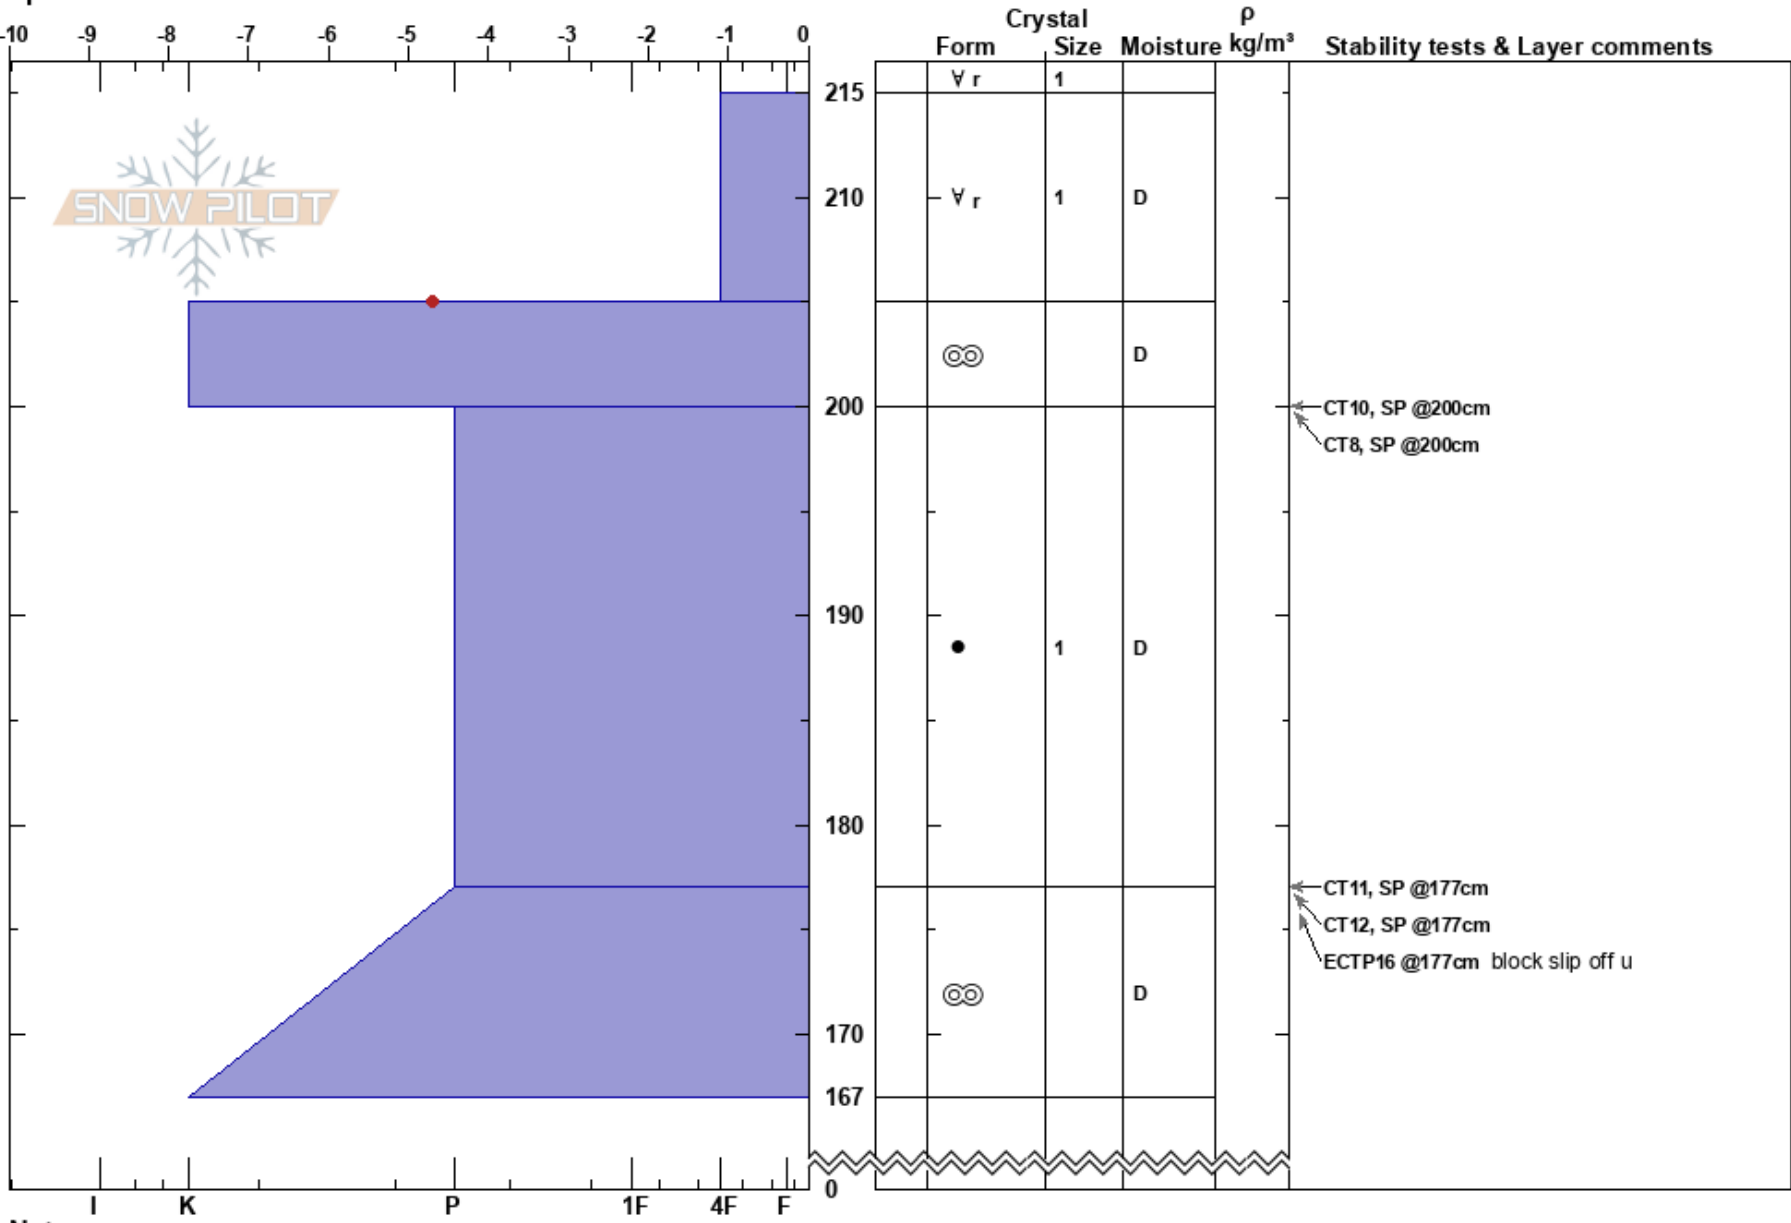

Cornice ridge
 Kootenay Pass
 BC
 Elevation: 1979 m
 Aspect: E
 Specifics:

Conner Bom
 19/02/2022 - 12:00
 Co-ord:
 Slope Angle: 35°
 Wind Loading:

Stability:
 Air Temperature: -6°C
 Sky Cover: X
 Precipitation: S-1
 Wind: SW Light Breeze

HS:215
 Layer Notes:
 177-167cm: Problematic layer

Notes: