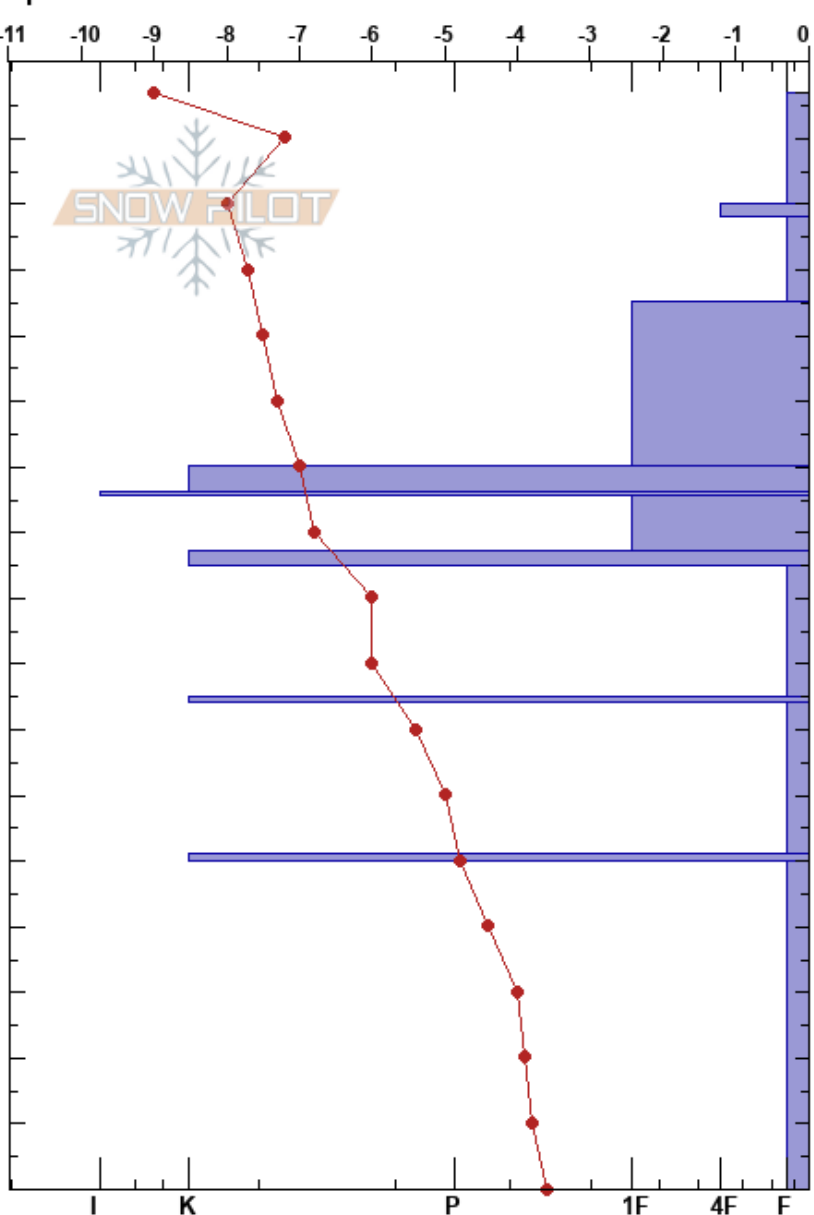

230 south
 Khibiny mountains
 Russia
 Elevation: 720 m
 Aspect: SW
 Specifics:

Vadim Vatof
 22/02/2022 - 14:00
 Co-ord: 67.64408N, 33.69155E
 Slope Angle: 45°
 Wind Loading:

Stability:
 Air Temperature:
 Sky Cover:
 Precipitation: NO
 Wind:

HS: 167
 PF: 22
 Layer Notes:

Height (m)	Crystal		ρ kg/m ³	Stability tests & Layer comments
	Form	Size		
167				
160	* (/)	2	D	
150	/	0.5-1	D	
140	/	0.5-1	D	
130				
120	●	0.5-1	D	
110	■			
100	●	0.5-1	D	
90	■			
80	^	1-1.5		← CT18, SC @80cm
70	■			
60	^	2-3		
50	■			
40				
30	^	2-3		
20				
10				
0				