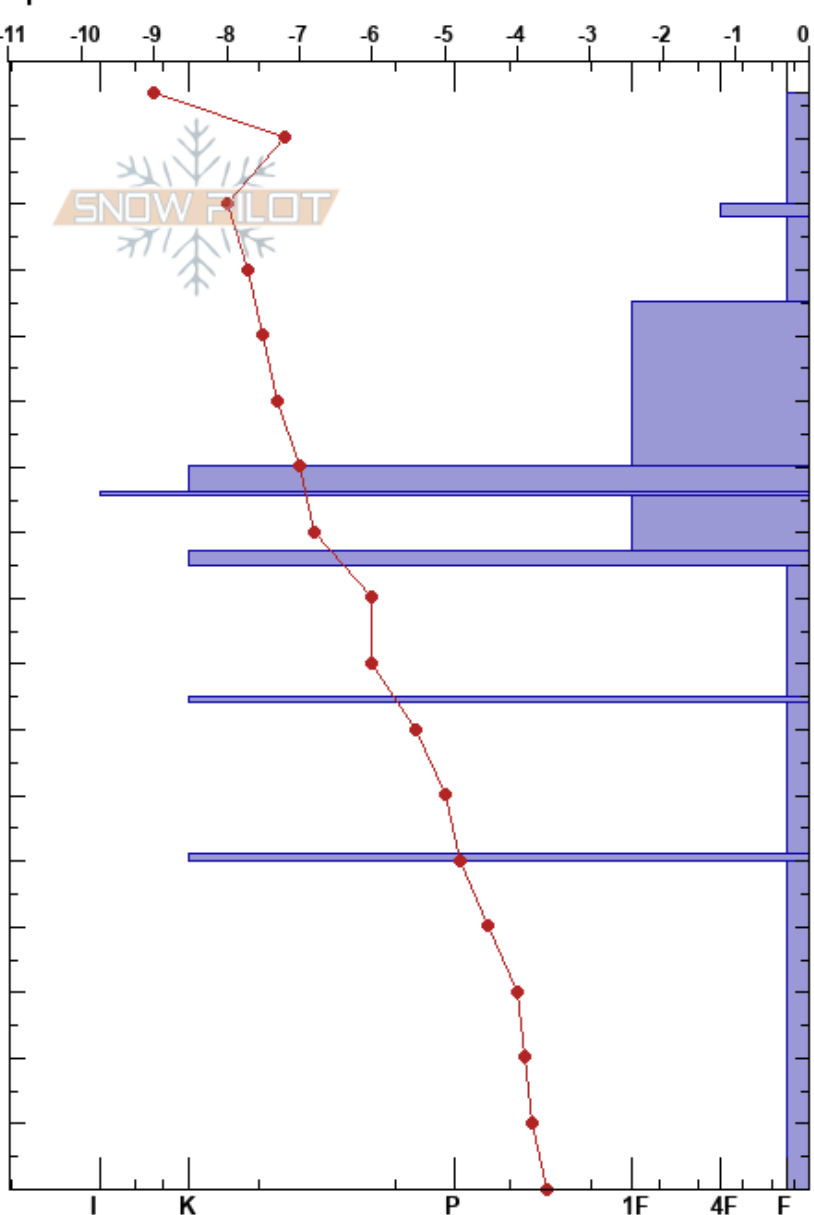

230 south  
 Khibiny mountains  
 Russia  
 Elevation: 720 m  
 Aspect: SW  
 Specifics:

Vadim Vatof  
 22/02/2022 - 14:00  
 Co-ord: 67.64408N, 33.69155E  
 Slope Angle: 45°  
 Wind Loading:

Stability:  
 Air Temperature:  
 Sky Cover:  
 Precipitation: NO  
 Wind:

HS: 167  
 PF: 22  
 Layer Notes:

Height (m)	Crystal		$\rho$ kg/m <sup>3</sup>	Stability tests & Layer comments
	Form	Size		
167				
160	* ( / )	2	D	
150	/	0.5-1	D	
140	/	0.5-1	D	
130				
120	●	0.5-1	D	
110	■			
100	●	0.5-1	D	
90	■			
80	^	1-1.5		← CT18, SC @80cm
70	■			
60	^	2-3		
50	■			
40				
30	^	2-3		
20				
10				
0				