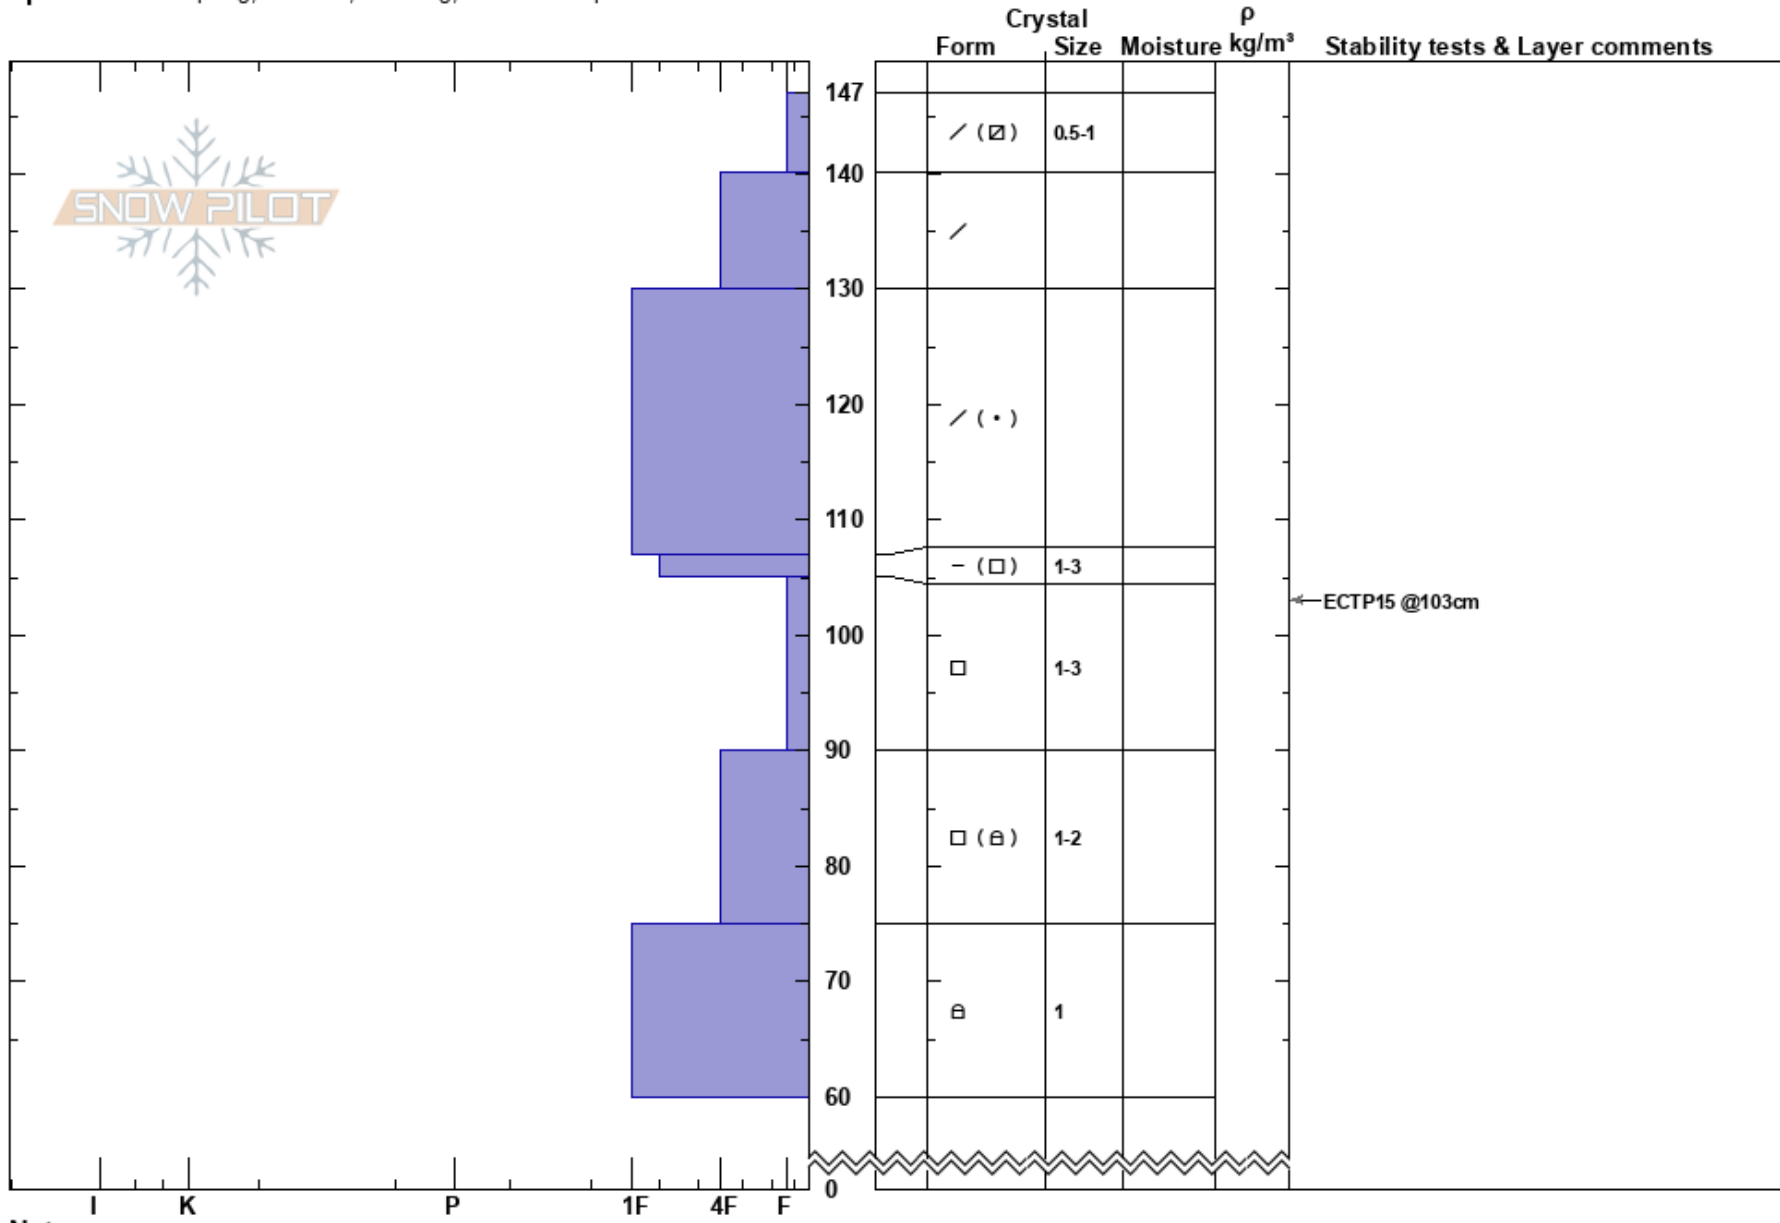

Engine Creek
 San Juan Range
 CO
Elevation: 11535 ft
Aspect: 332°
Specifics: Collapsing, localized; Cracking; We skied slope

Chris Bilbrey
 03/01/2022 - 2:30pm
Co-ord: 37.72647N, -107.80592W
Slope Angle:
Wind Loading: no

Stability: **HS:** 147 **Layer Notes:**
Air Temperature: 3.3°C 105-90cm: Problematic layer
Sky Cover: CLR
Precipitation: NO
Wind: S Light Breeze

Notes: I K P 1F 4F F