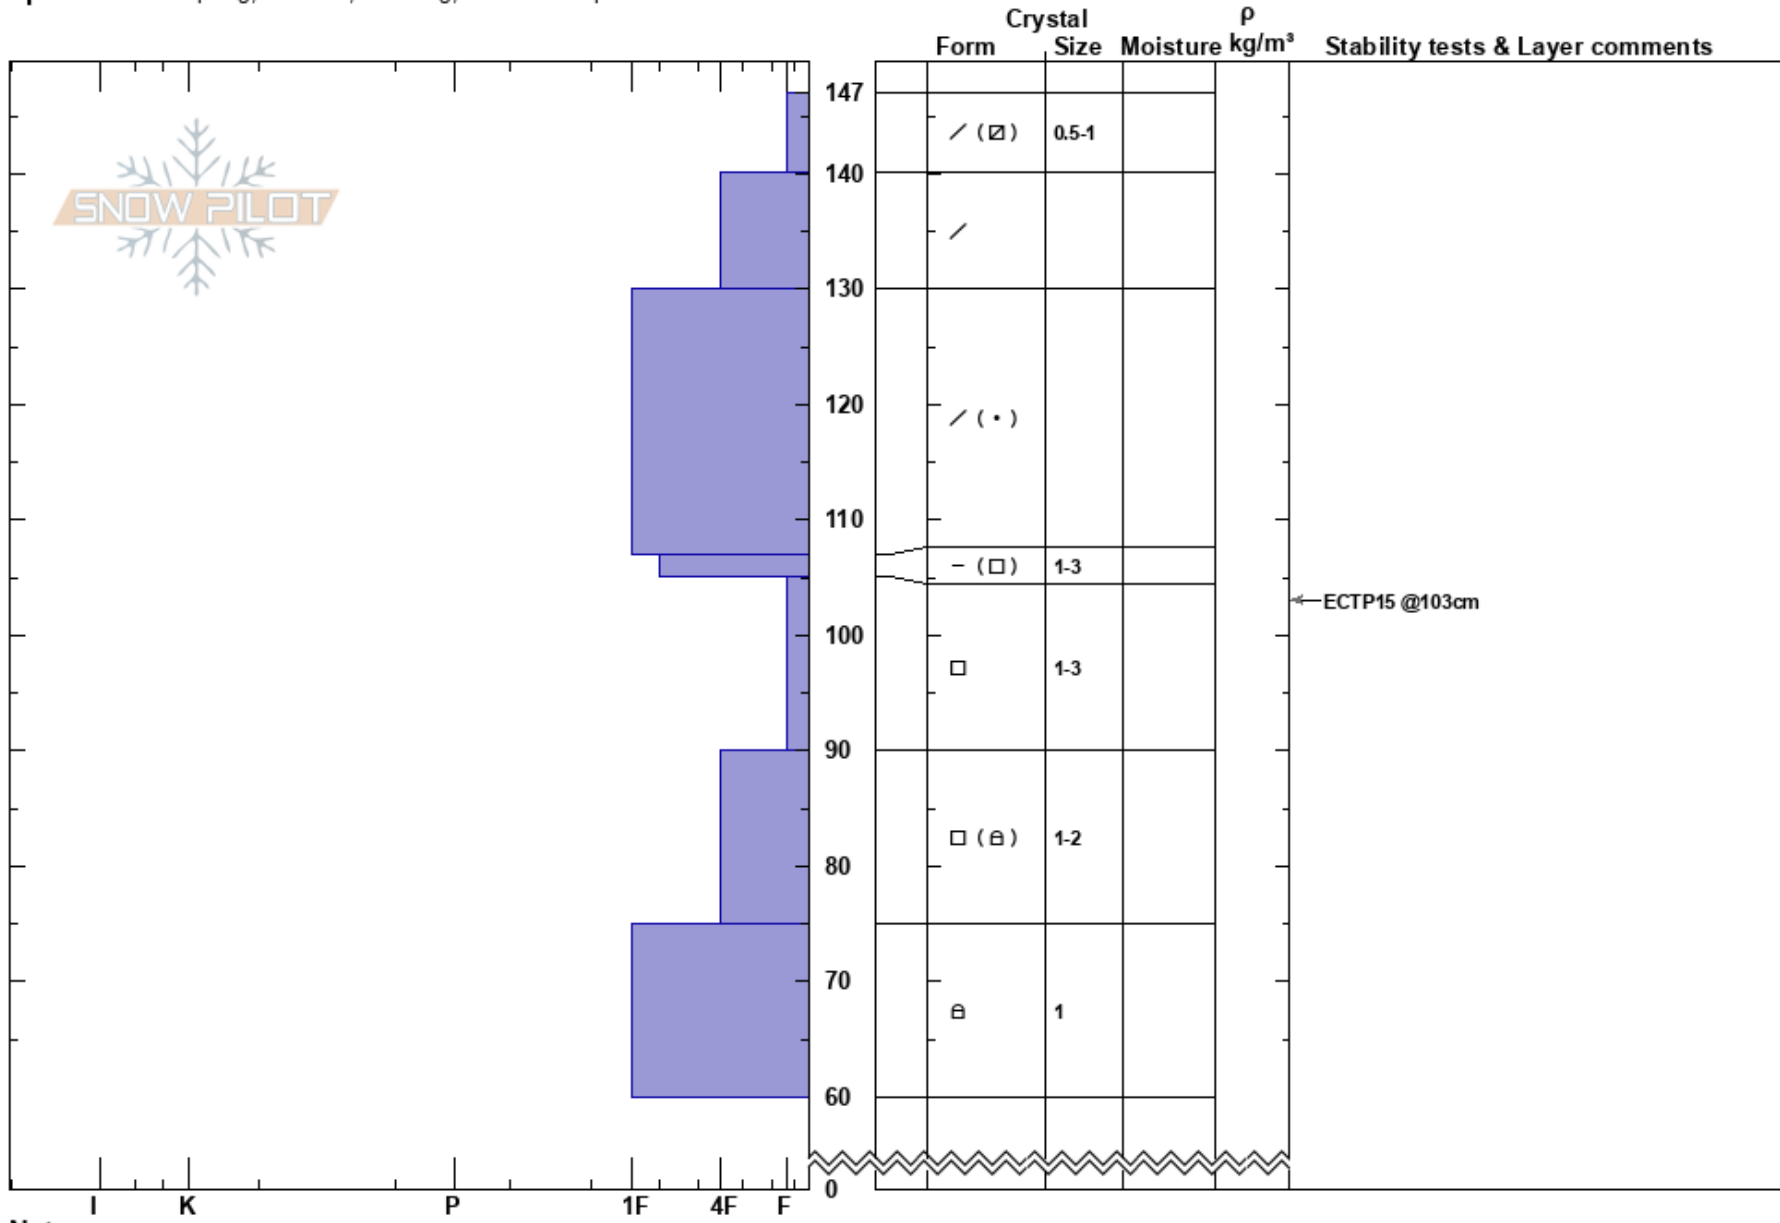

Engine Creek  
 San Juan Range  
 CO  
**Elevation:** 11535 ft  
**Aspect:** 332°  
**Specifics:** Collapsing, localized; Cracking; We skied slope

Chris Bilbrey  
 03/01/2022 - 2:30pm  
**Co-ord:** 37.72647N, -107.80592W  
**Slope Angle:**  
**Wind Loading:** no

**Stability:** **HS:** 147 **Layer Notes:**  
**Air Temperature:** 3.3°C **105-90cm:** Problematic layer  
**Sky Cover:** CLR  
**Precipitation:** NO  
**Wind:** S Light Breeze

**Notes:** I K P 1F 4F F