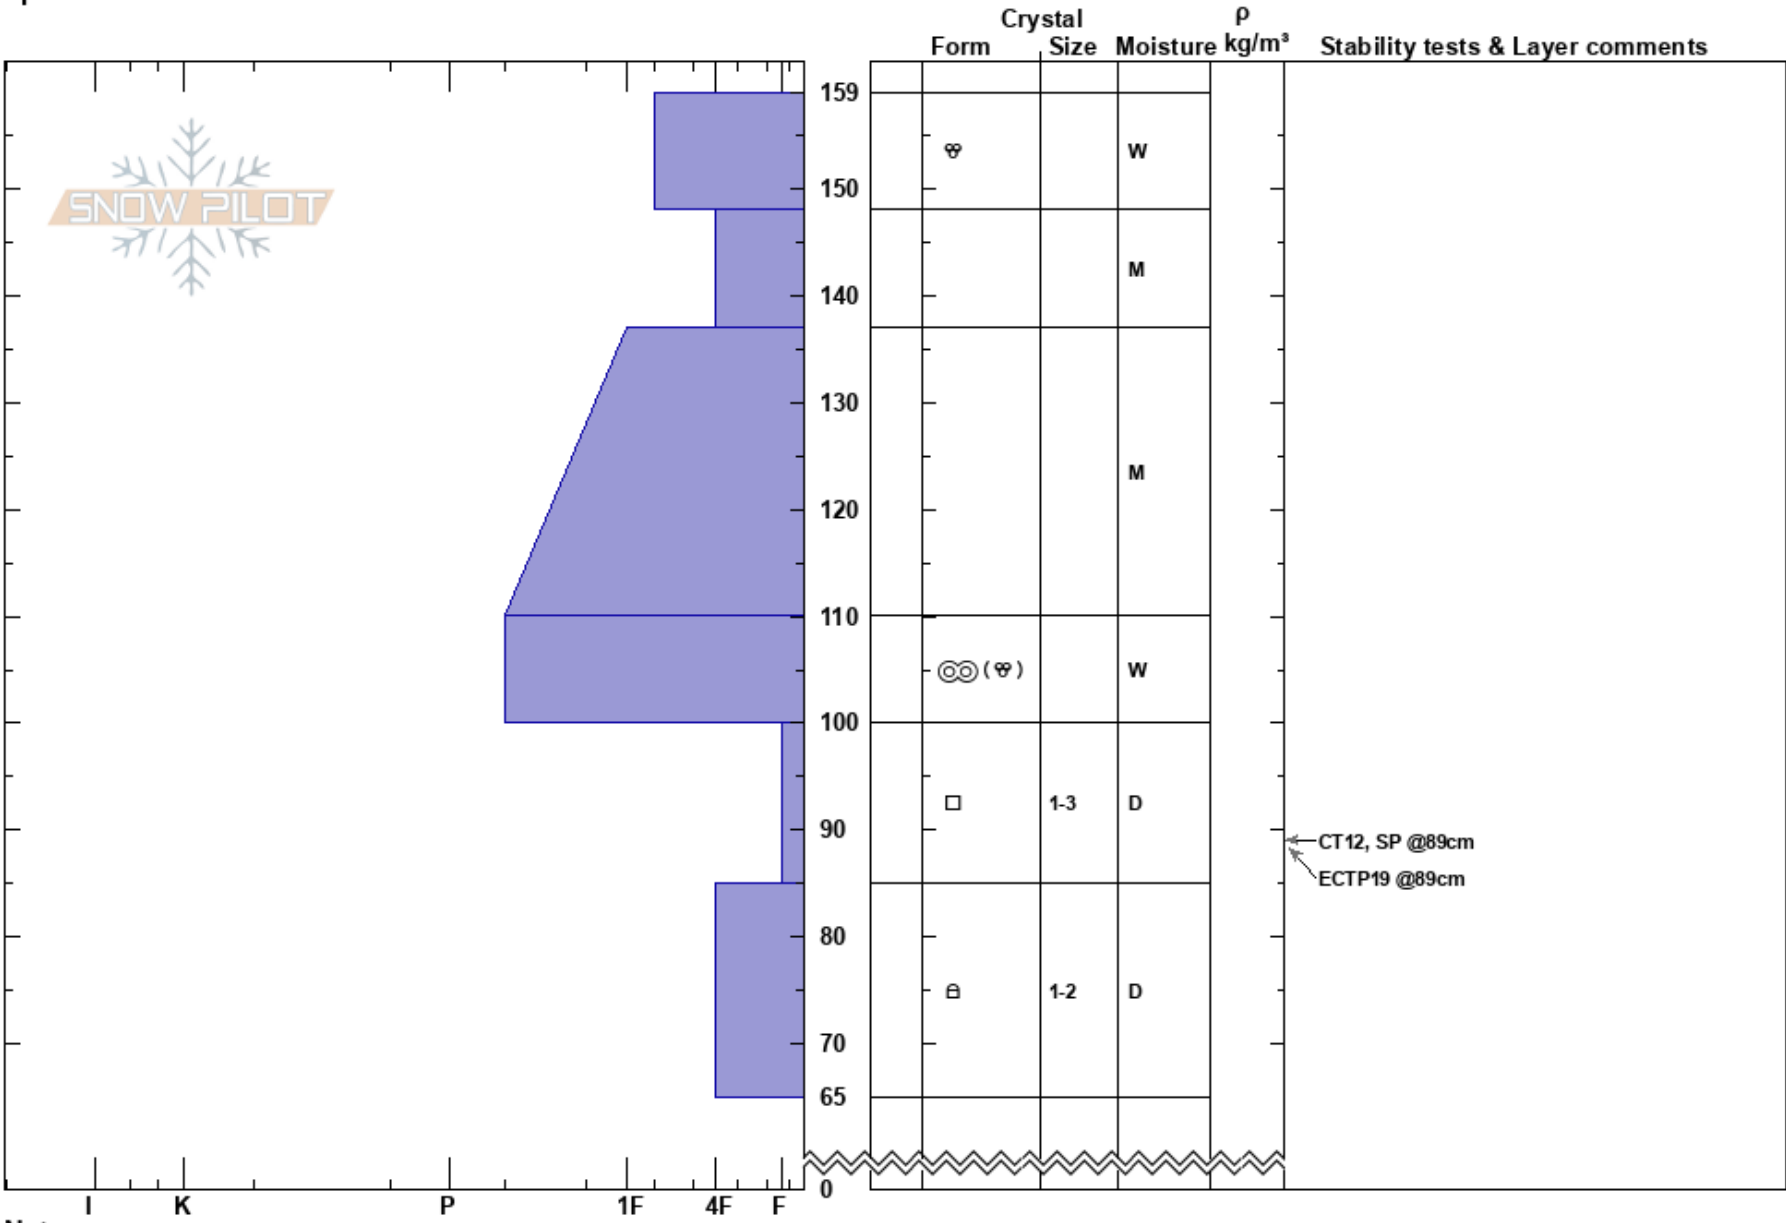

Deer Creek  
 San Juan Range  
 CO  
 Elevation: 11328 ft  
 Aspect: 102°  
 Specifics:

Chris Bilbrey  
 03/01/2022 - 12:15pm  
 Co-ord: 37.71391N, -107.78047W  
 Slope Angle:  
 Wind Loading: no

Stability: **HS: 159**  
 Air Temperature: 8.8°C  
 Sky Cover: CLR  
 Precipitation: NO  
 Wind: Calm  
 Layer Notes: 100-85cm: Problematic layer