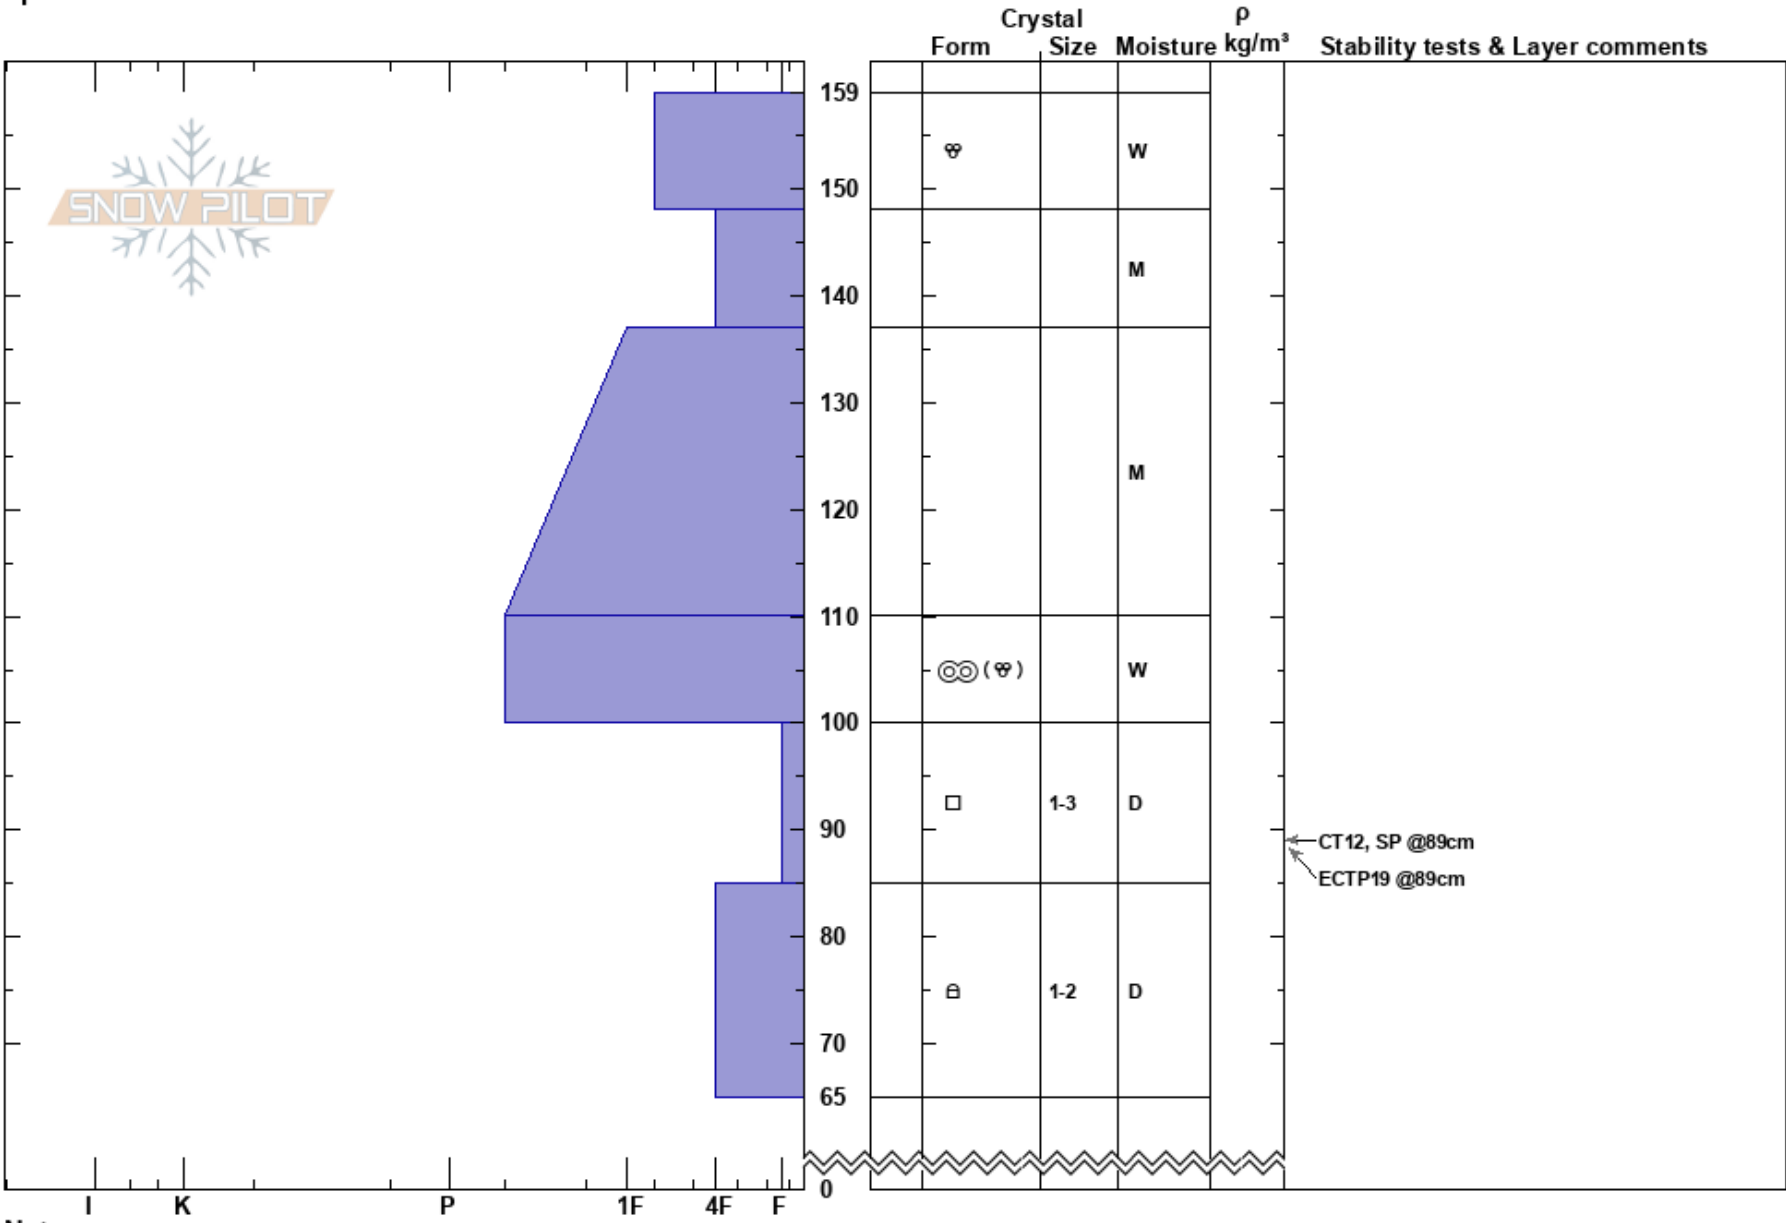

Deer Creek
 San Juan Range
 CO
 Elevation: 11328 ft
 Aspect: 102°
 Specifics:

Chris Bilbrey
 03/01/2022 - 12:15pm
 Co-ord: 37.71391N, -107.78047W
 Slope Angle:
 Wind Loading: no

Stability: **HS: 159**
 Air Temperature: 8.8°C
 Sky Cover: CLR
 Precipitation: NO
 Wind: Calm
 Layer Notes: 100-85cm: Problematic layer