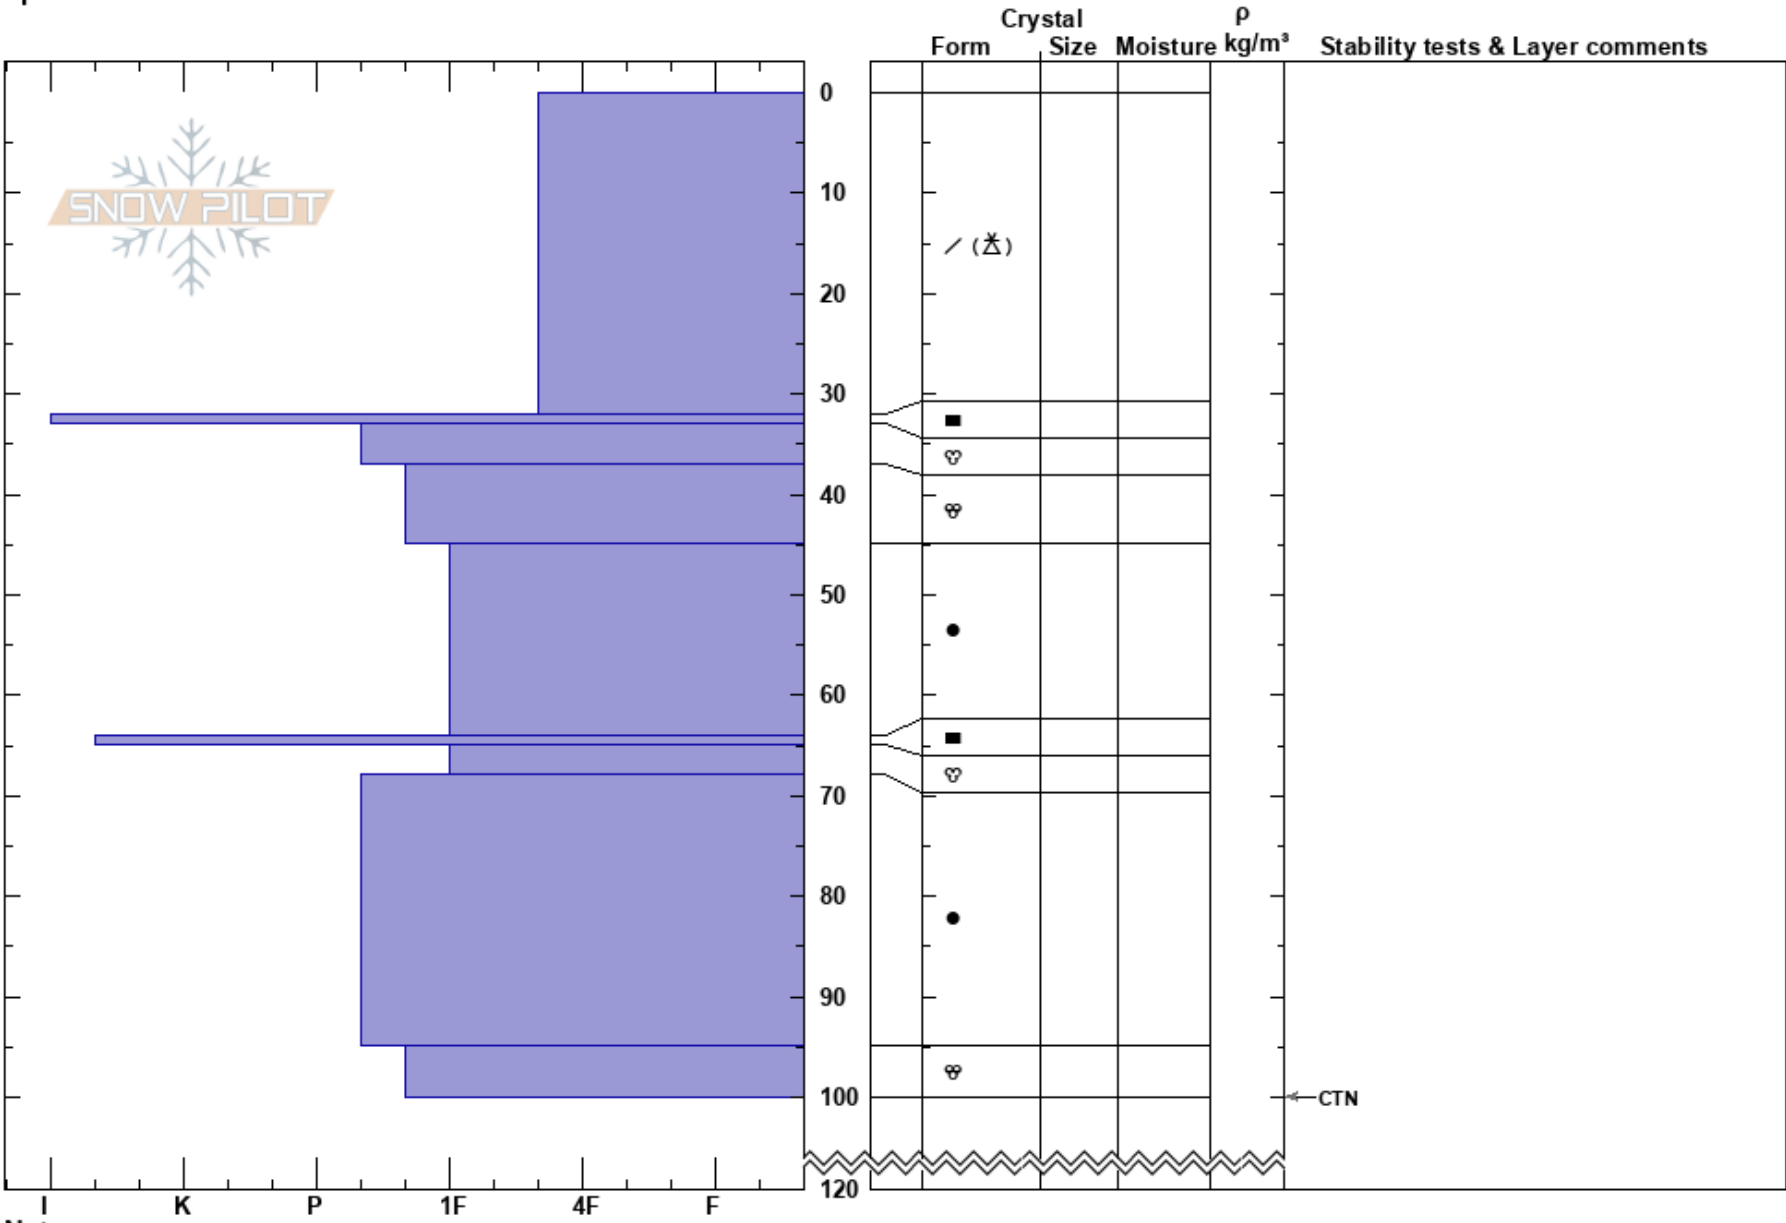

Klettahnjúkur  
 Tröllaskagi  
 Iceland  
 Elevation: 618 m  
 Aspect: NE  
 Specifics:

Gestur Hansson  
 02/03/2022 - 10:00  
 Co-ord: 66.11657N, -19.00005W  
 Slope Angle: 36°  
 Wind Loading:

Stability:  
 Air Temperature:  
 Sky Cover: SCT  
 Precipitation: NO  
 Wind: E Light Breeze

HS: 120  
 PF: 30 33-37cm: Problematic layer

Notes: