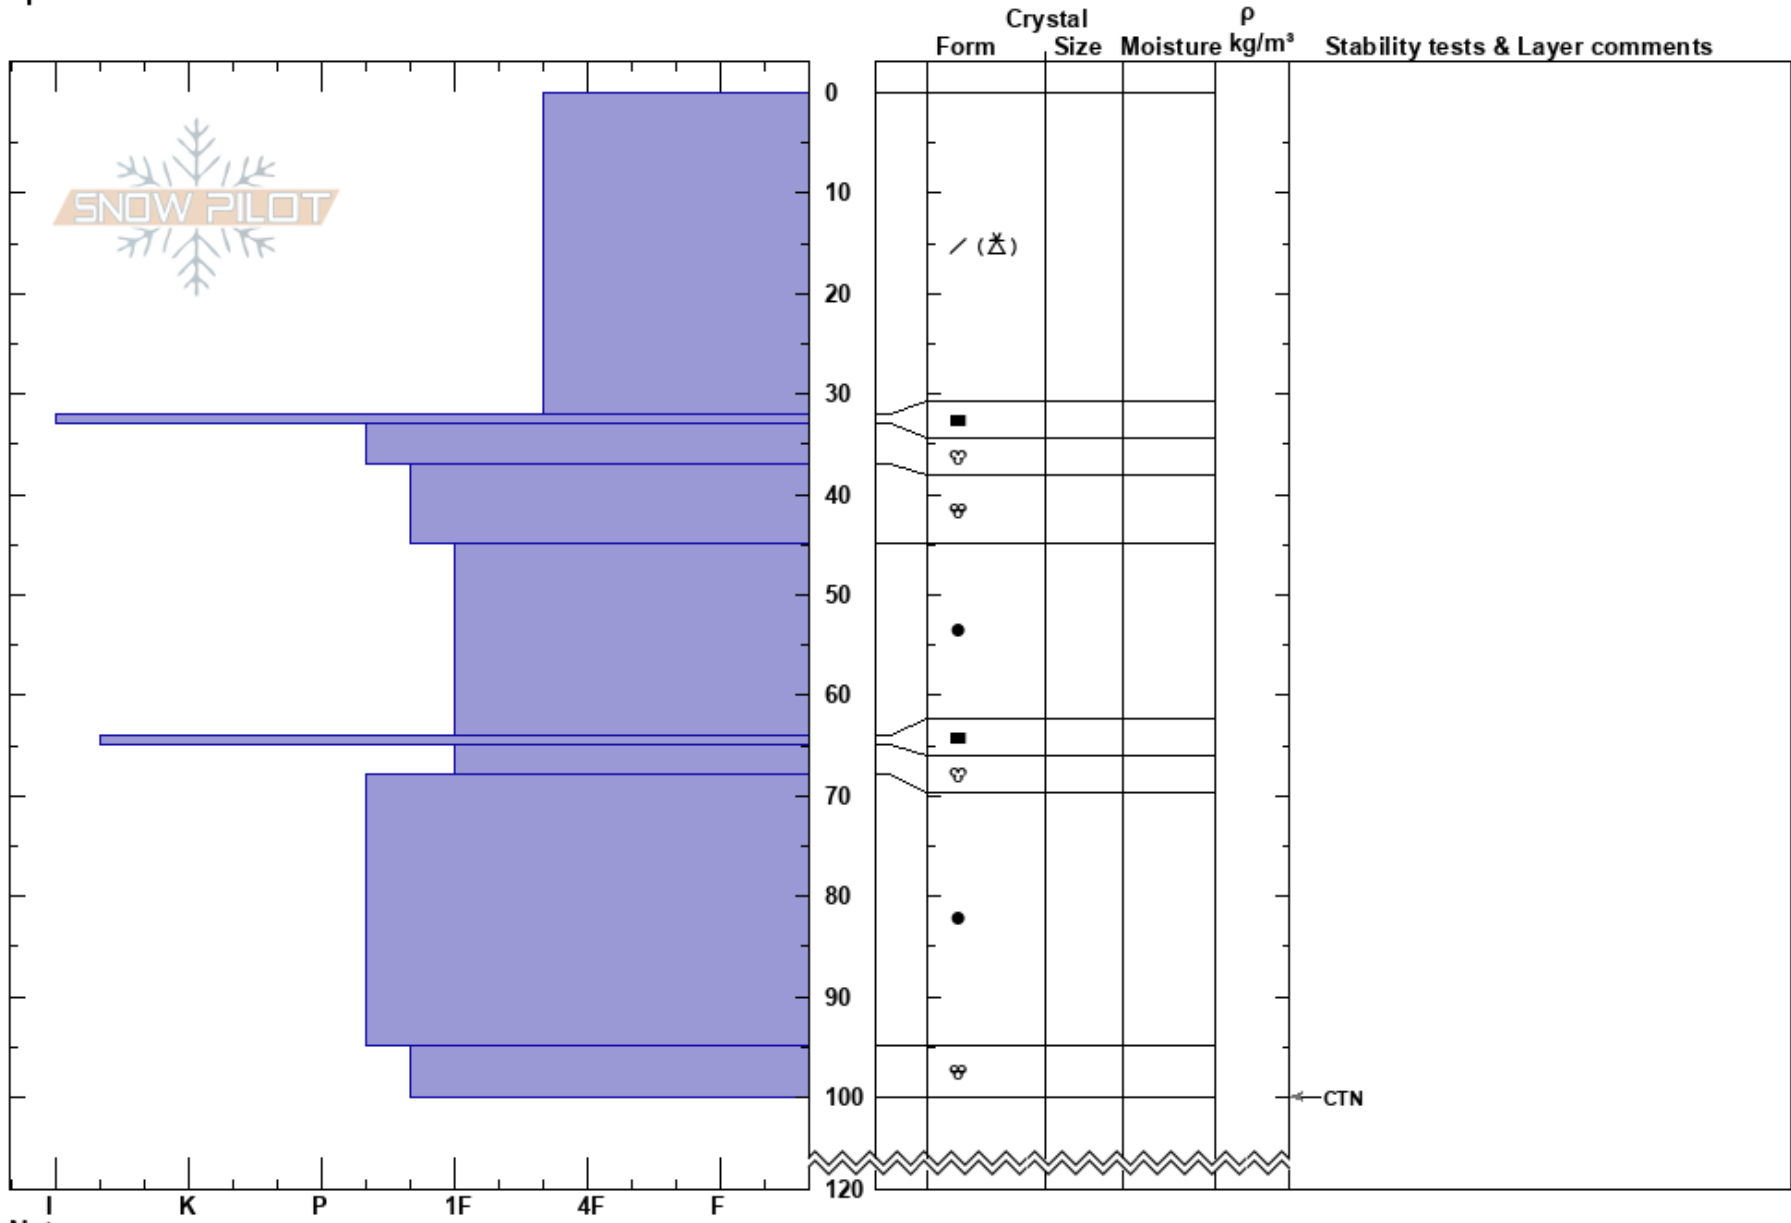

Klettahnjúkur
 Tröllaskagi
 Iceland
 Elevation: 618 m
 Aspect: NE
 Specifics:

Gestur Hansson
 02/03/2022 - 10:00
 Co-ord: 66.11657N, -19.00005W
 Slope Angle: 36°
 Wind Loading:

Stability:
 Air Temperature:
 Sky Cover: SCT
 Precipitation: NO
 Wind: E Light Breeze

HS: 120
 PF: 30 33-37cm: Problematic layer

Notes: