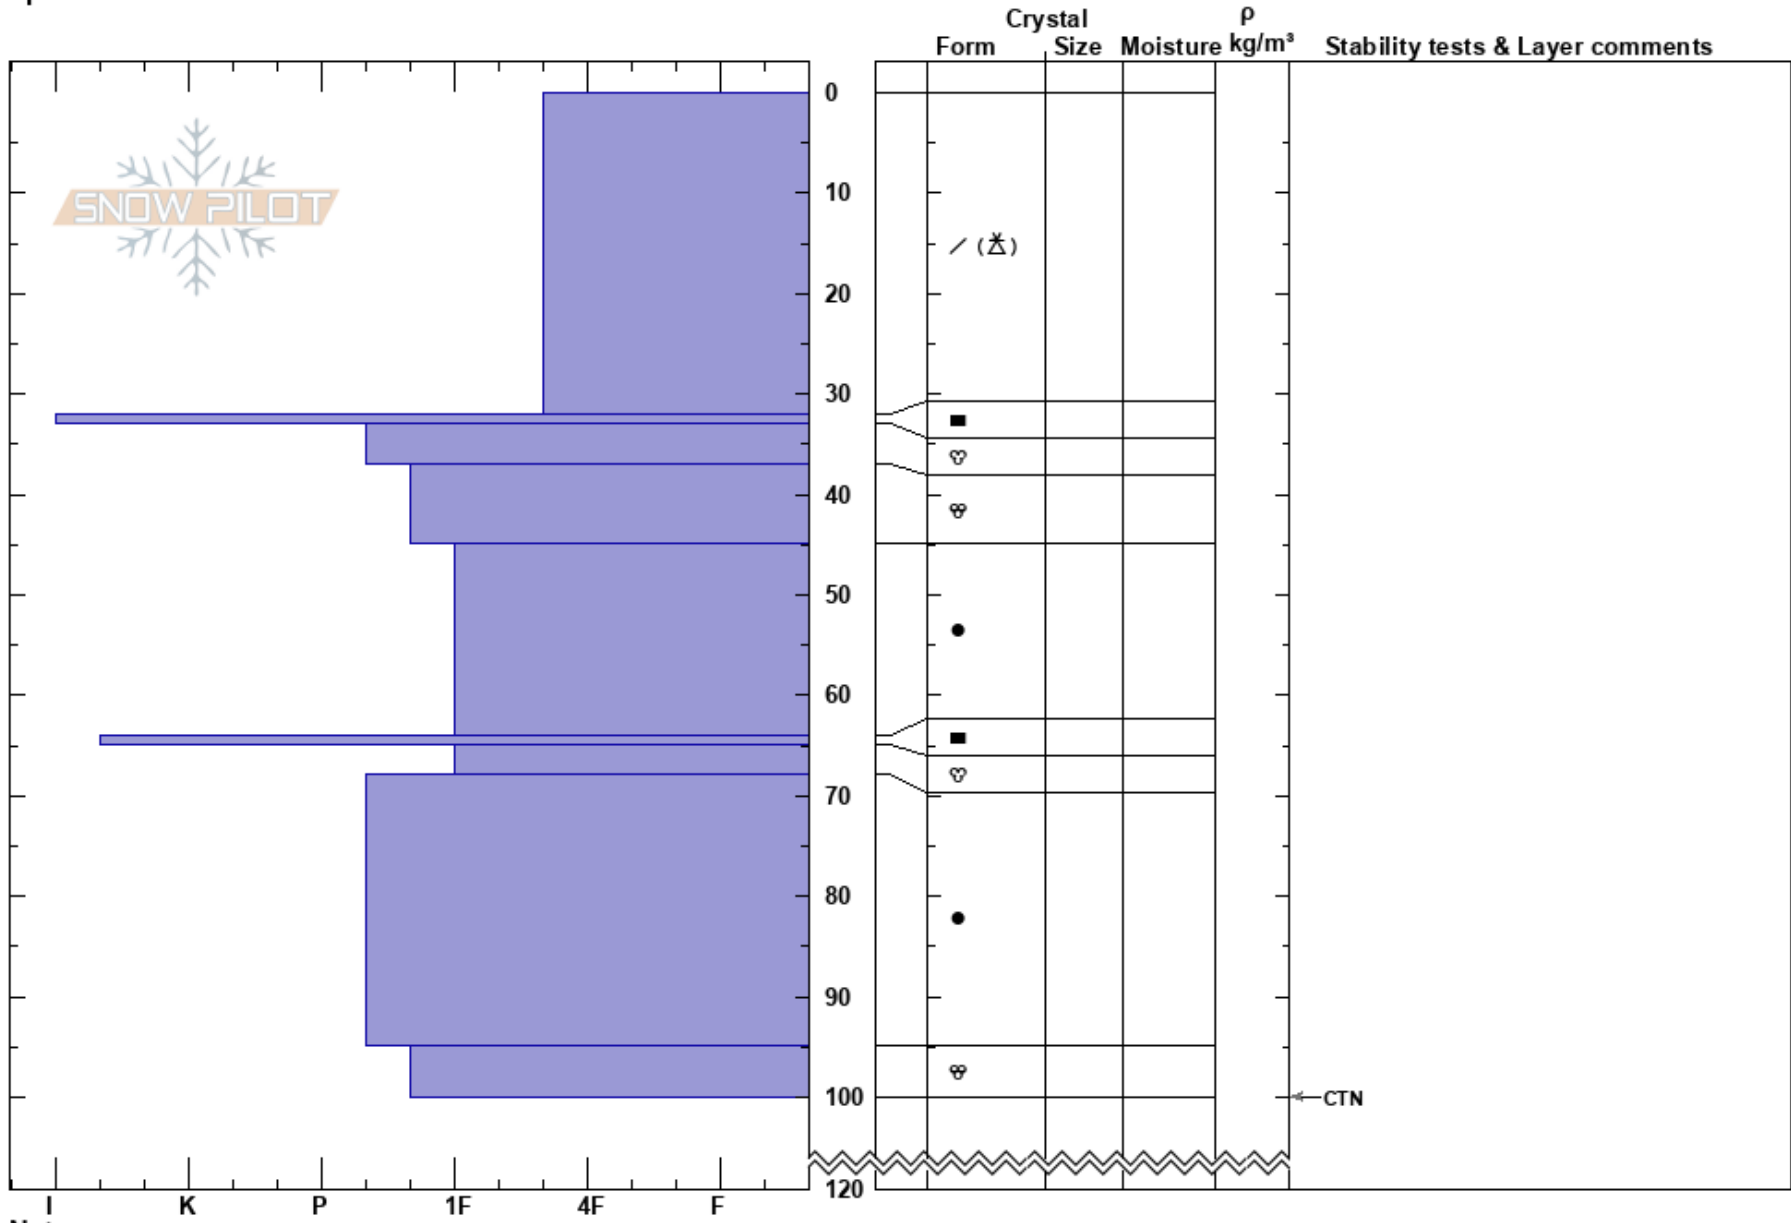

Klettahnjúkur  
 Tröllaskagi  
 Iceland  
 Elevation: 618 m  
 Aspect: NE  
 Specifics:

Gestur Hansson  
 02/03/2022 - 10:00  
 Co-ord: 66.11657N, -19.00005W  
 Slope Angle: 36°  
 Wind Loading:

Stability:  
 Air Temperature:  
 Sky Cover: SCT  
 Precipitation: NO  
 Wind: E Light Breeze

HS: 120  
 PF: 30 33-37cm: Problematic layer

Notes: