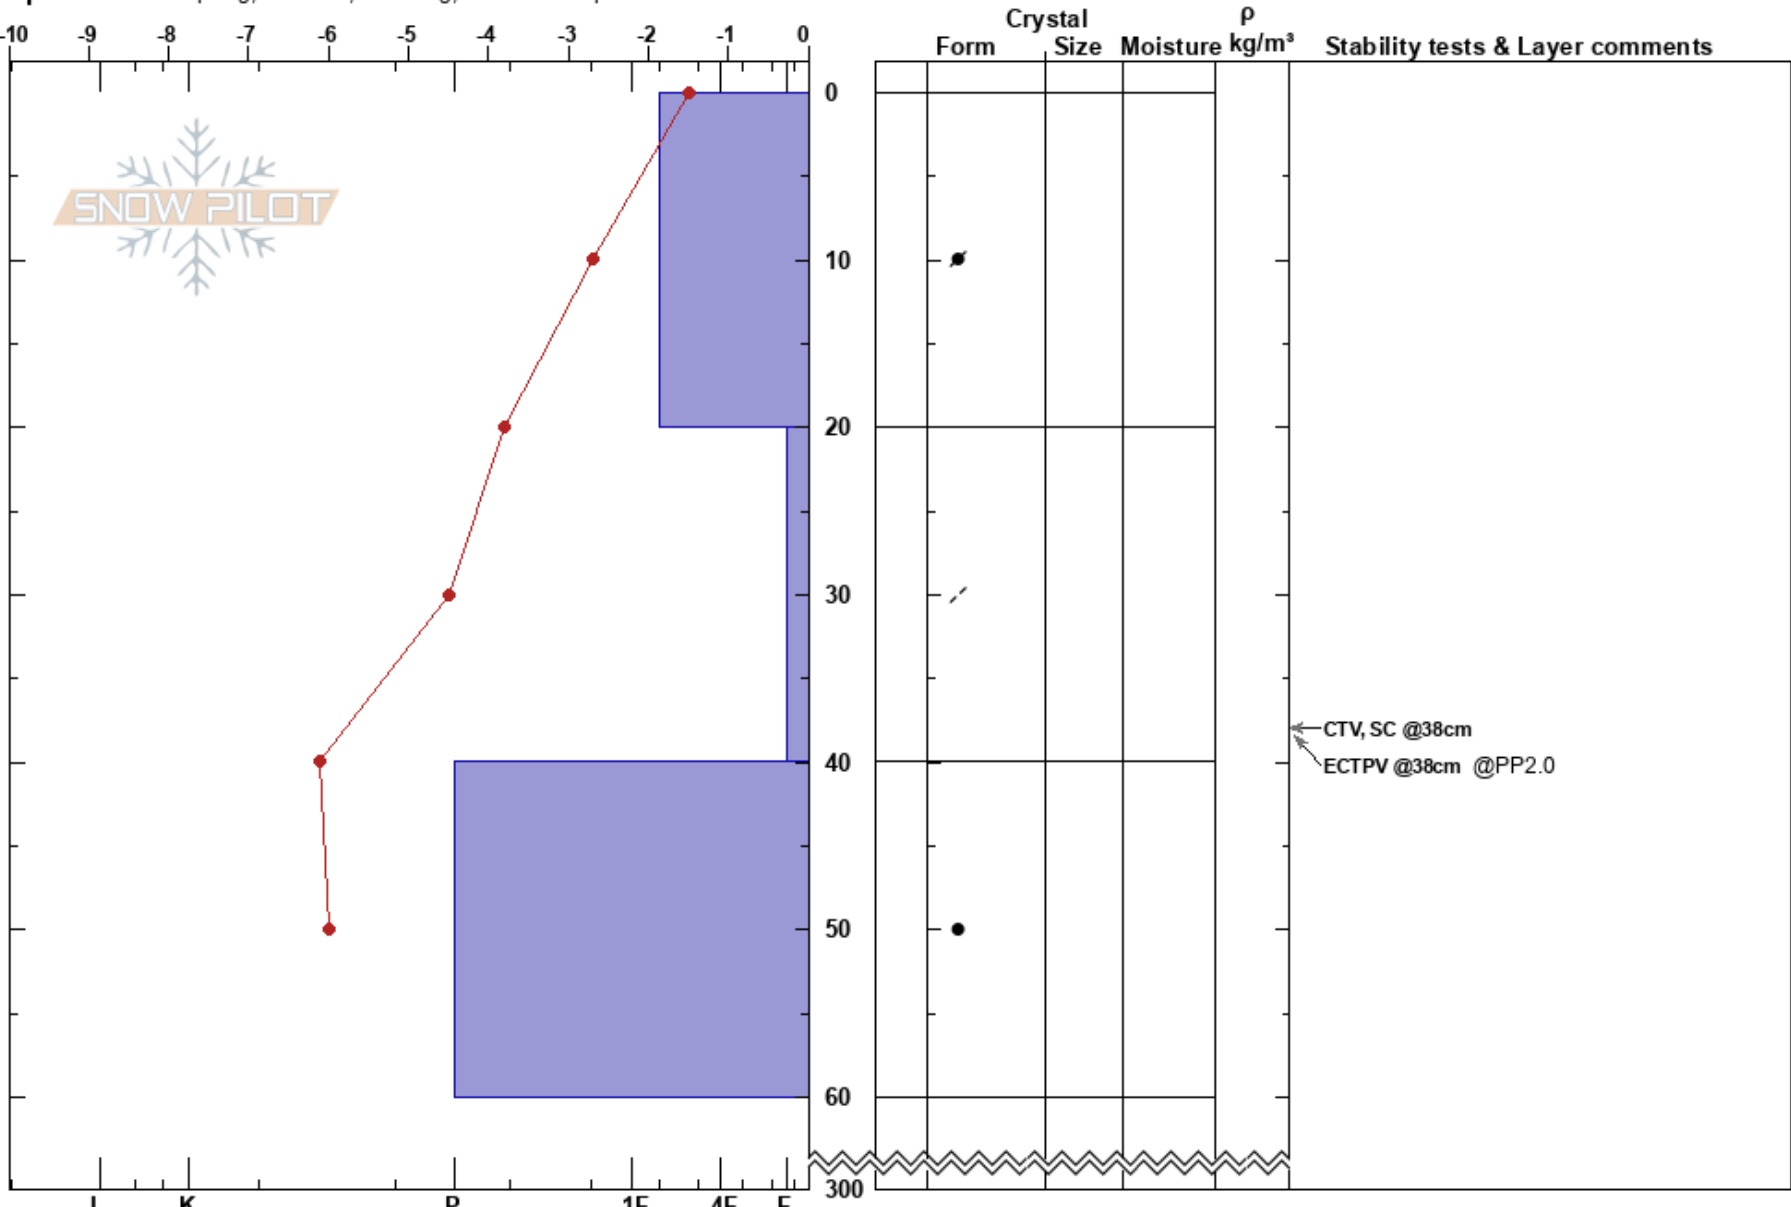

trädgräns-bydalen
 Bydalen
 Sweden
 Elevation: 873 m
 Aspect: W

Karin Trolin
 02/03/2022 - 11:00
 Co-ord: 63.11191N, 13.78475E
 Slope Angle: 35°
 Wind Loading: yes

Stability: HS:300
 Air Temperature: -1.5°C PF: 30
 Sky Cover: OVC
 Precipitation: NO
 Wind: W Strong

Layer Notes:

Specifics: Collapsing, localized; Cracking; We skied slope

Notes: