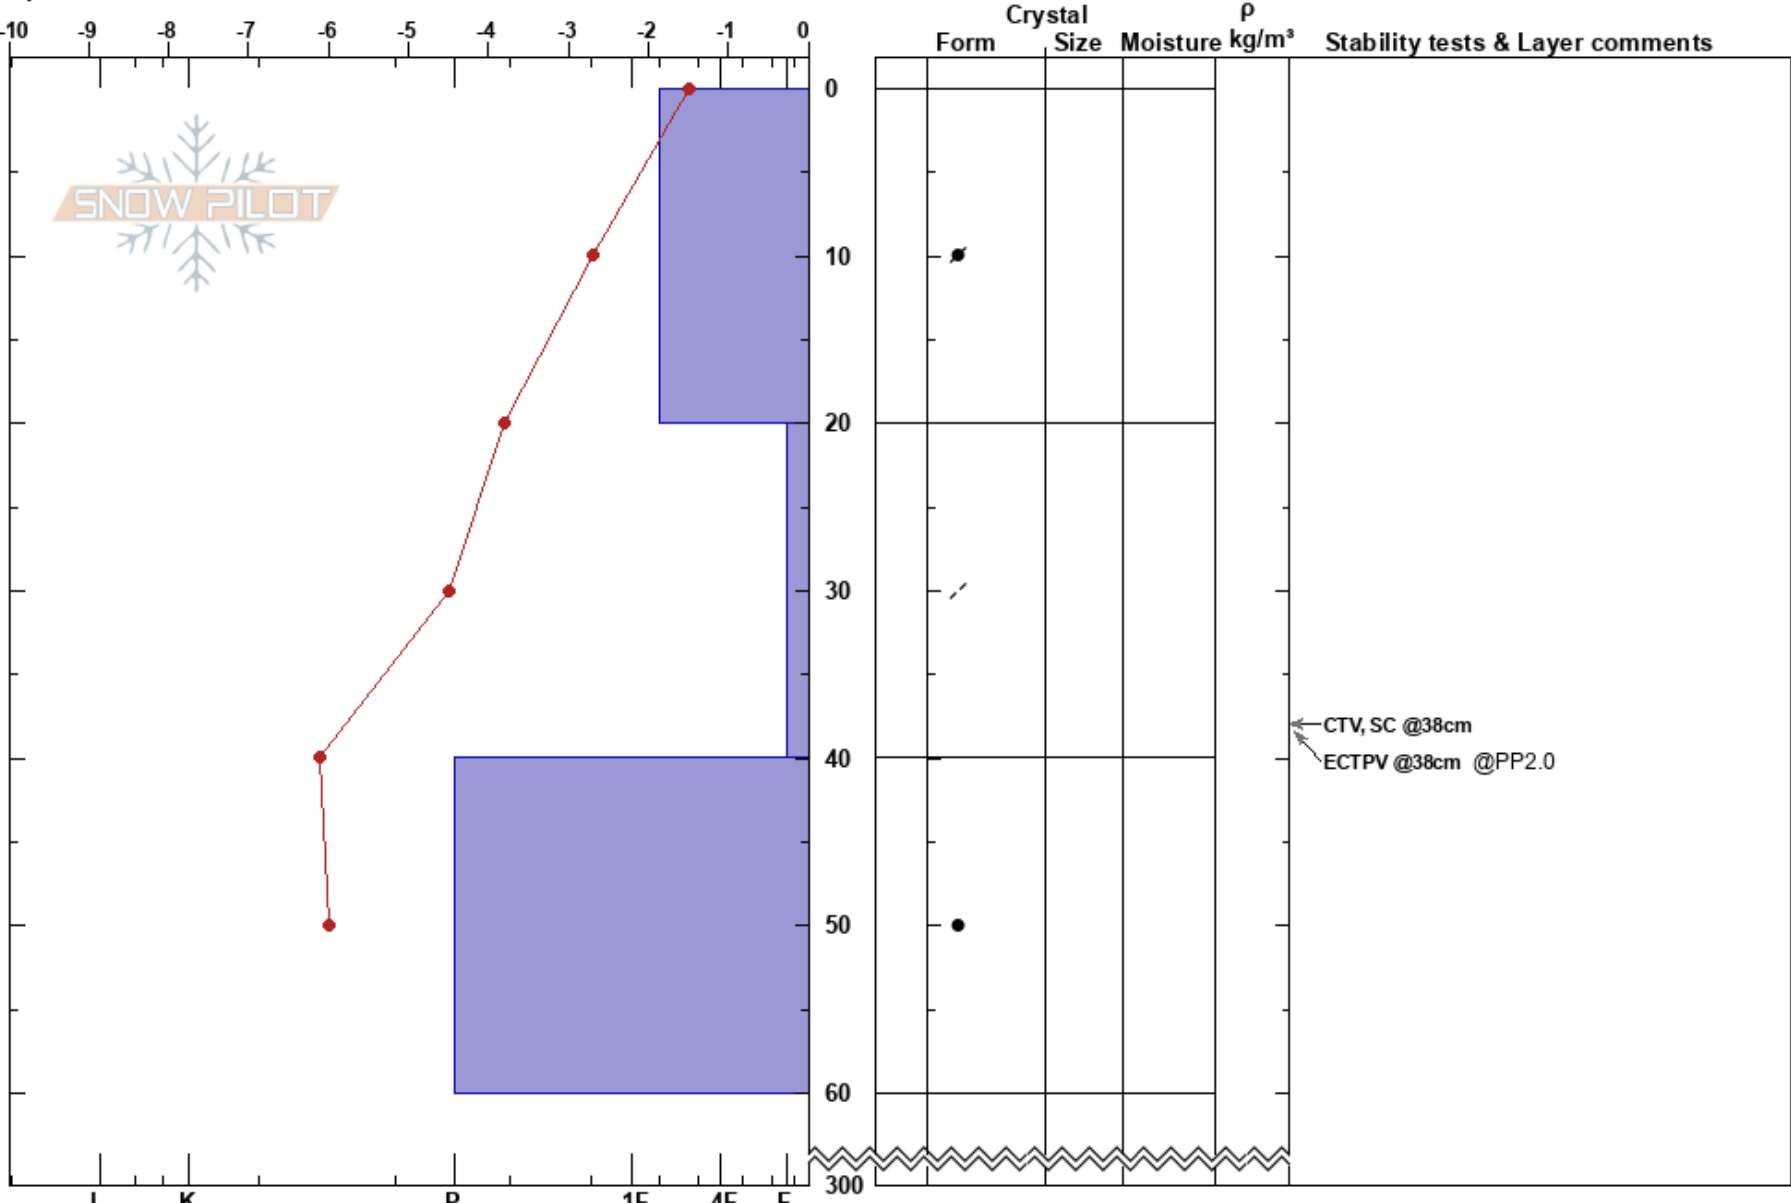

trädgräns-bydalen  
 Bydalen  
 Sweden  
 Elevation: 873 m  
 Aspect: W

Karin Trolin  
 02/03/2022 - 11:00  
 Co-ord: 63.11191N, 13.78475E  
 Slope Angle: 35°  
 Wind Loading: yes

Stability: HS:300 Layer Notes:  
 Air Temperature: -1.5°C PF: 30  
 Sky Cover: OVC  
 Precipitation: NO  
 Wind: W Strong

Specifics: Collapsing, localized; Cracking; We skied slope

← CTV, SC @38cm  
 ← ECTPV @38cm @PP2.0

Notes: