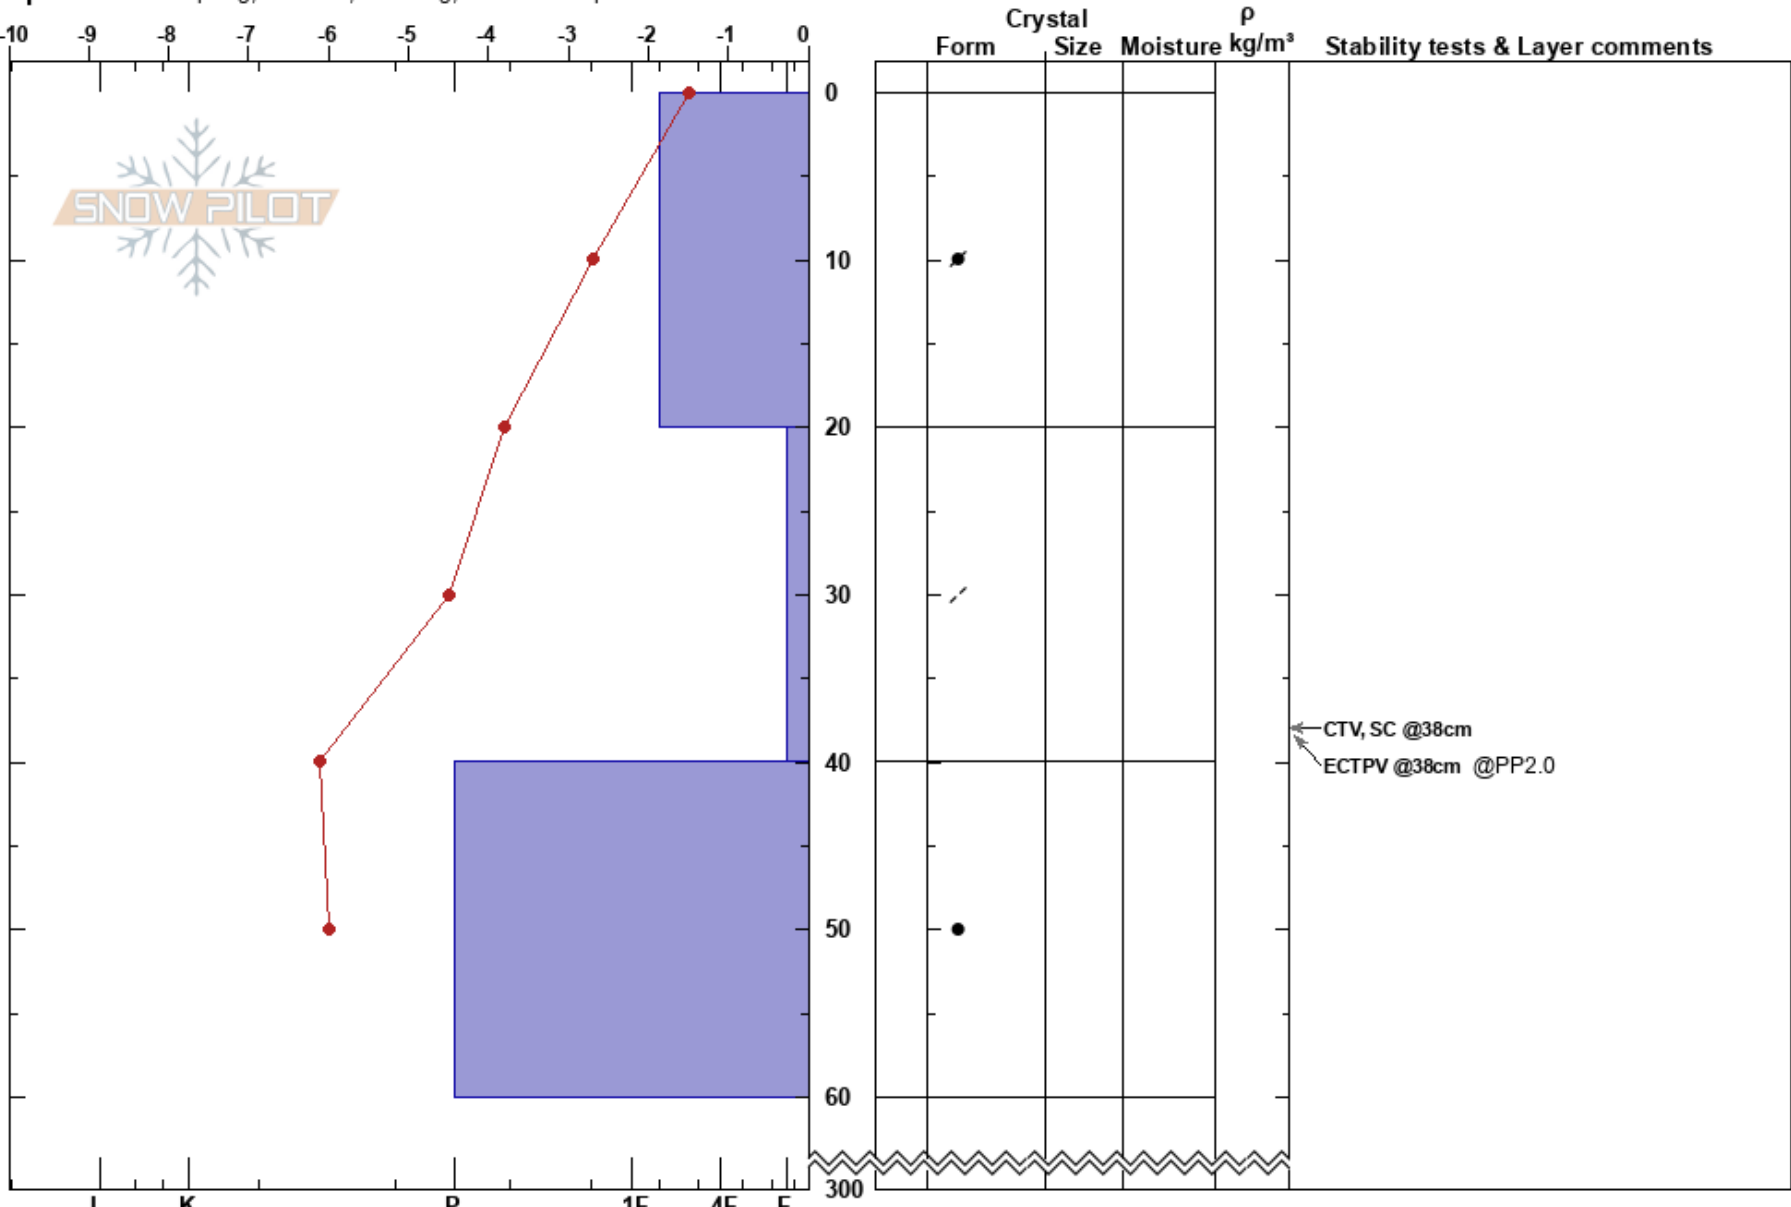

trädgräns-bydalen
 Bydalen
 Sweden
 Elevation: 873 m
 Aspect: W

Karin Trolin
 02/03/2022 - 11:00
 Co-ord: 63.11191N, 13.78475E
 Slope Angle: 35°
 Wind Loading: yes

Stability: HS:300
 Air Temperature: -1.5°C PF: 30
 Sky Cover: OVC
 Precipitation: NO
 Wind: W Strong

Layer Notes:

Specifics: Collapsing, localized; Cracking; We skied slope

← CTV, SC @38cm
 ← ECTPV @38cm @PP2.0

Notes: