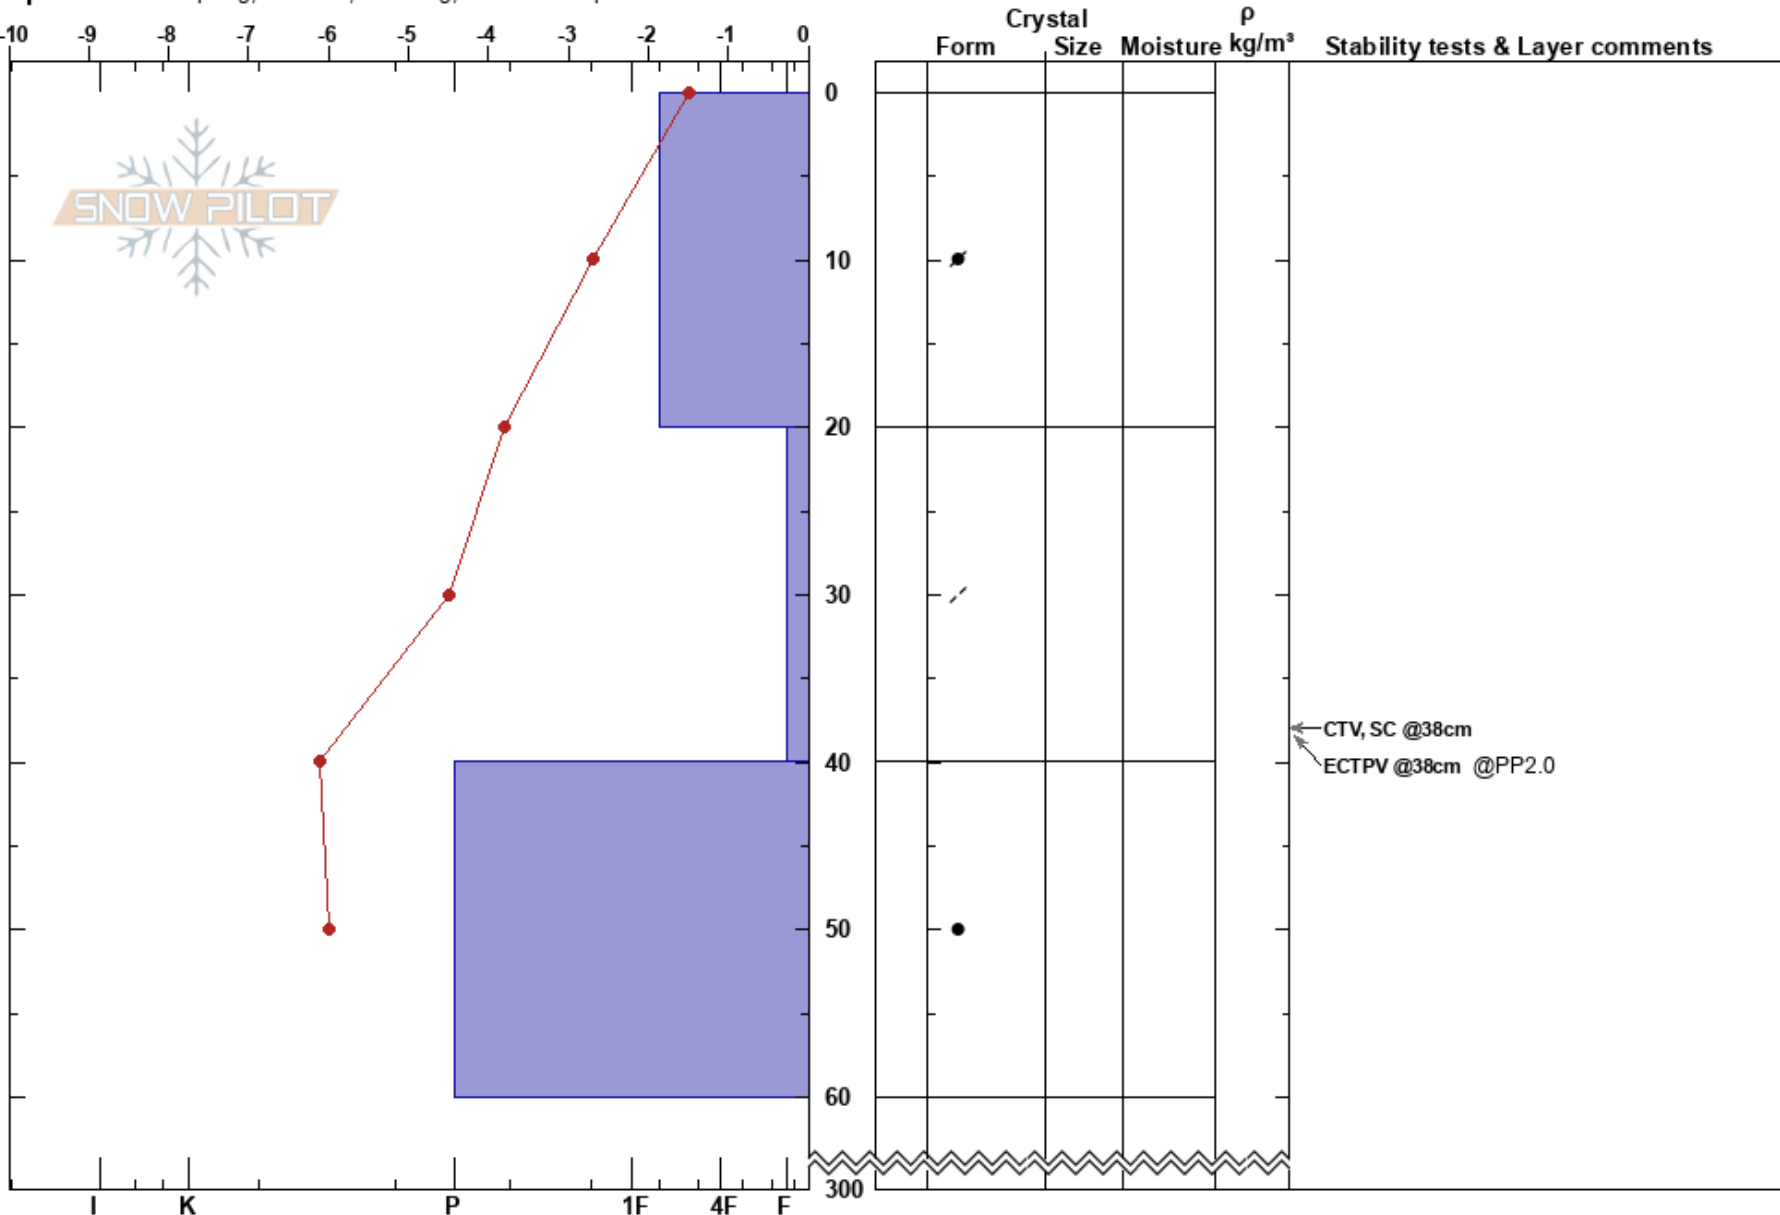

trädgräns-bydalen
 Bydalen
 Sweden
 Elevation: 873 m
 Aspect: W
 Specifics: Collapsing, localized; Cracking; We skied slope

Karin Trolin
 02/03/2022 - 11:00
 Co-ord: 63.11191N, 13.78475E
 Slope Angle: 35°
 Wind Loading: yes

Stability: HS:300 Layer Notes:
 Air Temperature: -1.5°C PF: 30
 Sky Cover: OVC
 Precipitation: NO
 Wind: W Strong

Notes: