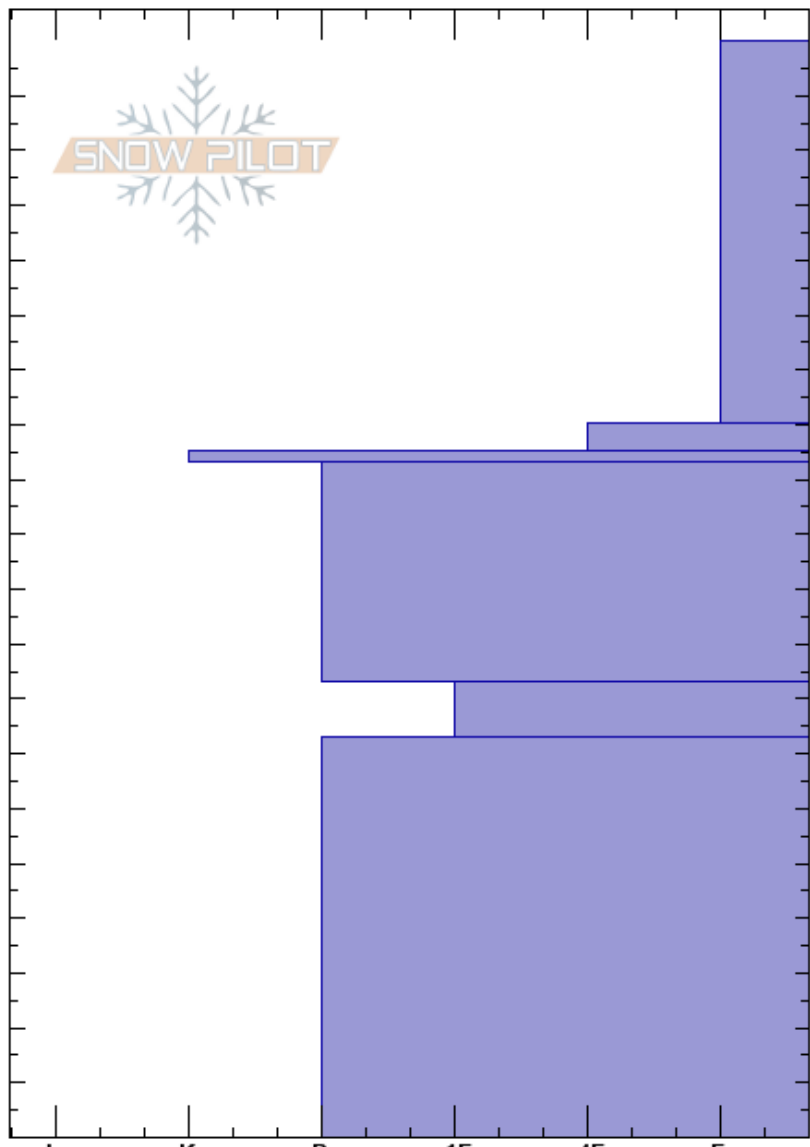

RL\_ulei  
 Rila  
 Bulgaria  
 Elevation: 2189 m  
 Aspect:  
 Specifics:

Ilian Petrov  
 02/03/2022 - 10:00  
 Co-ord: 42.21854N, 23.31738E  
 Slope Angle: 40°  
 Wind Loading:

Stability:  
 Air Temperature: -5°C  
 Sky Cover:  
 Precipitation: NO  
 Wind: Calm

HS:200

Layer Notes:

Depth (cm)	Crystal		Moisture	$\rho$ kg/m <sup>3</sup>	Stability tests & Layer comments
	Form	Size			
0 - 65					
65 - 70					
70 - 75					
75 - 78	+				
78 - 115	□				← CT24 @70cm
115 - 120	■				
120 - 125	♡				
125 - 200					
200	♡				