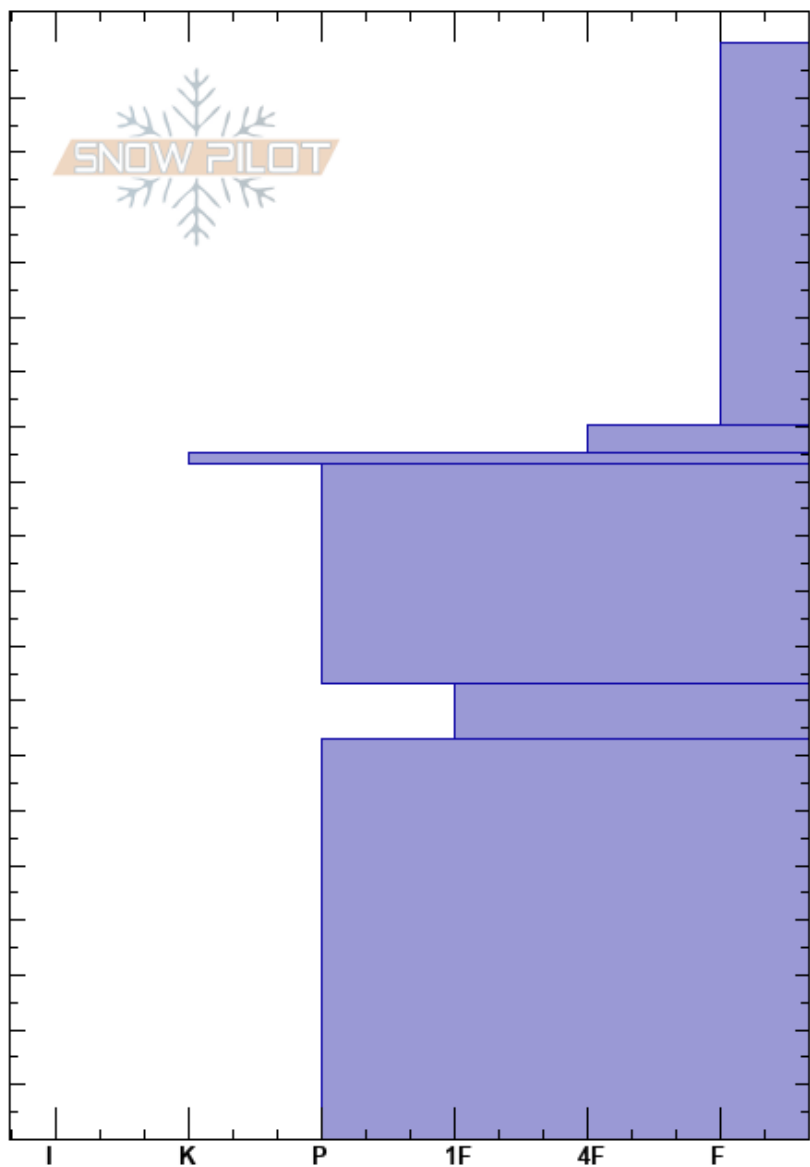

RL_ulei
 Rila
 Bulgaria
 Elevation: 2189 m
 Aspect:
 Specifics:

Ilian Petrov
 02/03/2022 - 10:00
 Co-ord: 42.21854N, 23.31738E
 Slope Angle: 40°
 Wind Loading:

Stability:
 Air Temperature: -5°C
 Sky Cover:
 Precipitation: NO
 Wind: Calm

HS:200

Layer Notes:

Depth (cm)	Crystal		Moisture	ρ kg/m ³	Stability tests & Layer comments
	Form	Size			
0 - 65					
65 - 70					
70 - 75					
75 - 78					
78 - 115					
115 - 120					
120 - 125					
125 - 200					

← CT24 @70cm

Notes: