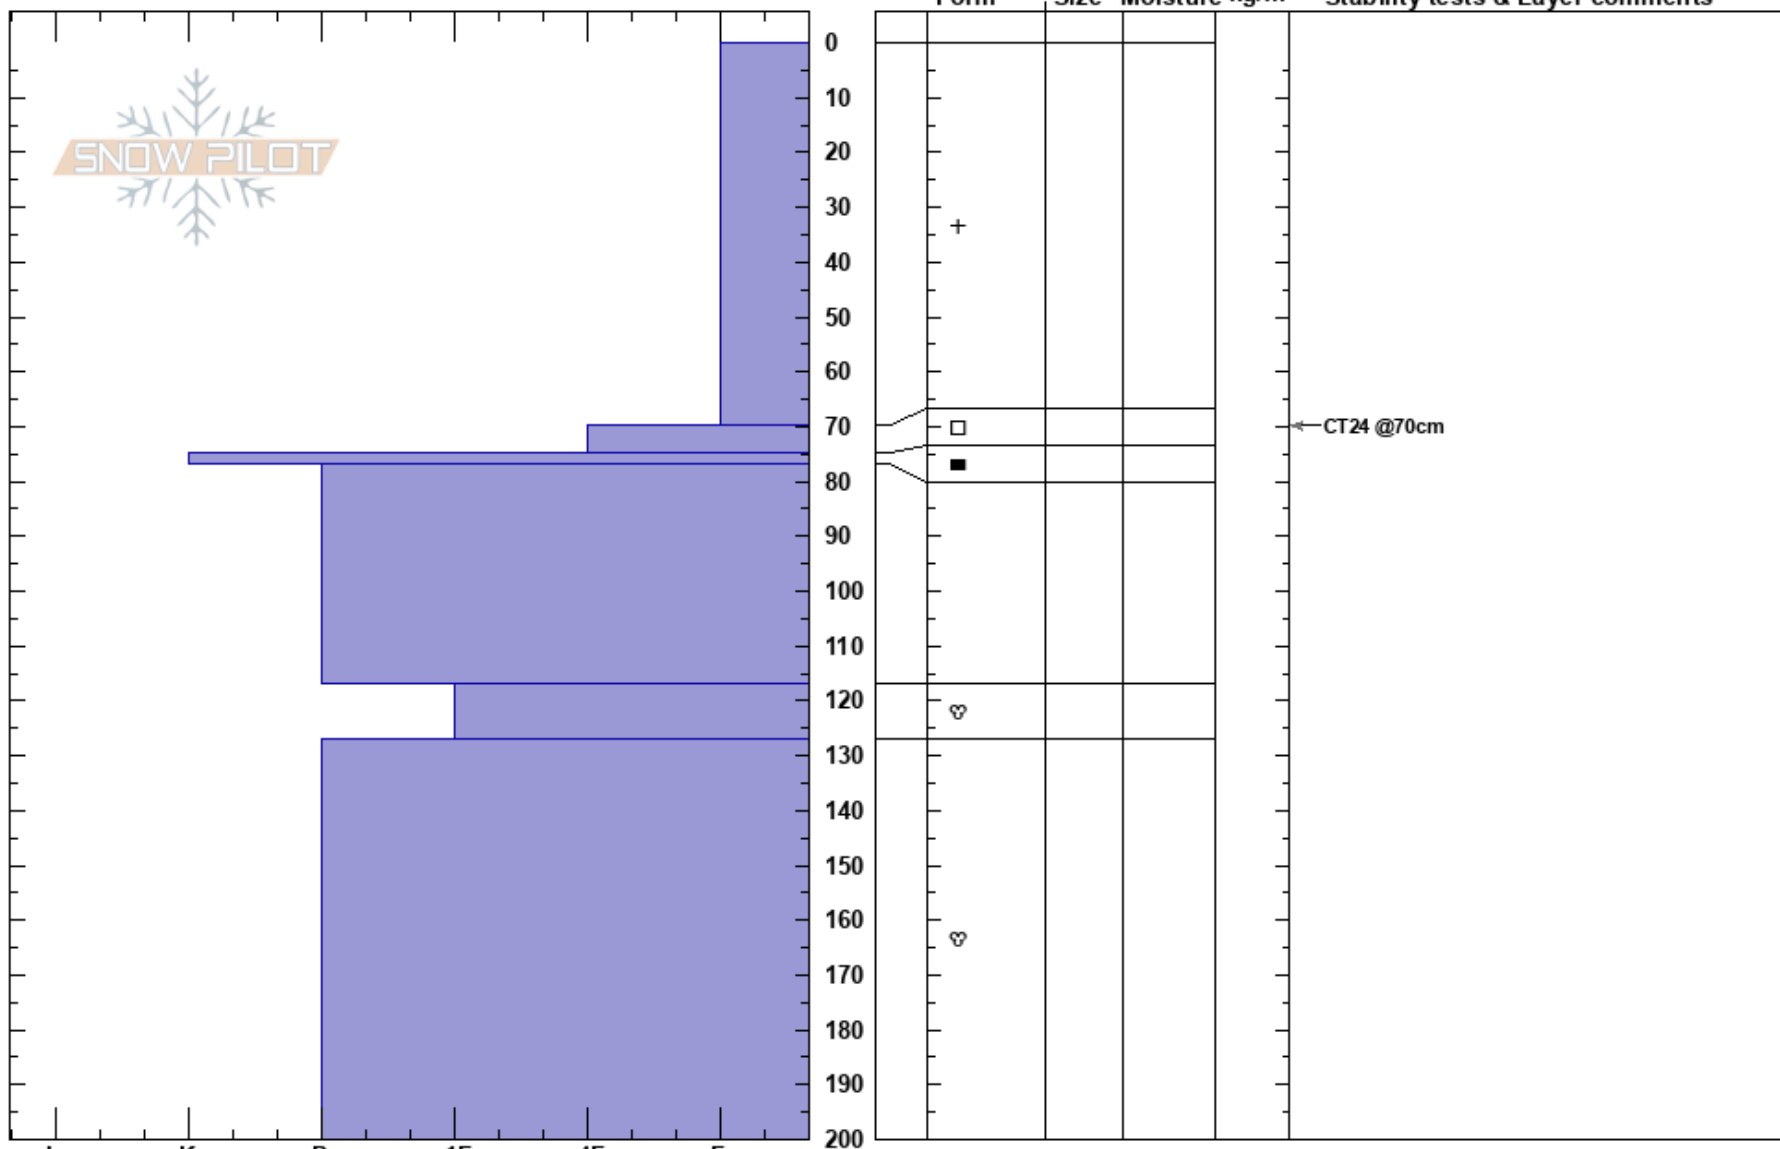

RL_ulei
 Rila
 Bulgaria
 Elevation: 2189 m
 Aspect:
 Specifics:

Ilian Petrov
 02/03/2022 - 10:00
 Co-ord: 42.21854N, 23.31738E
 Slope Angle: 40°
 Wind Loading:

Stability:
 Air Temperature: -5°C
 Sky Cover:
 Precipitation: NO
 Wind: Calm

HS:200

Layer Notes:

Notes: