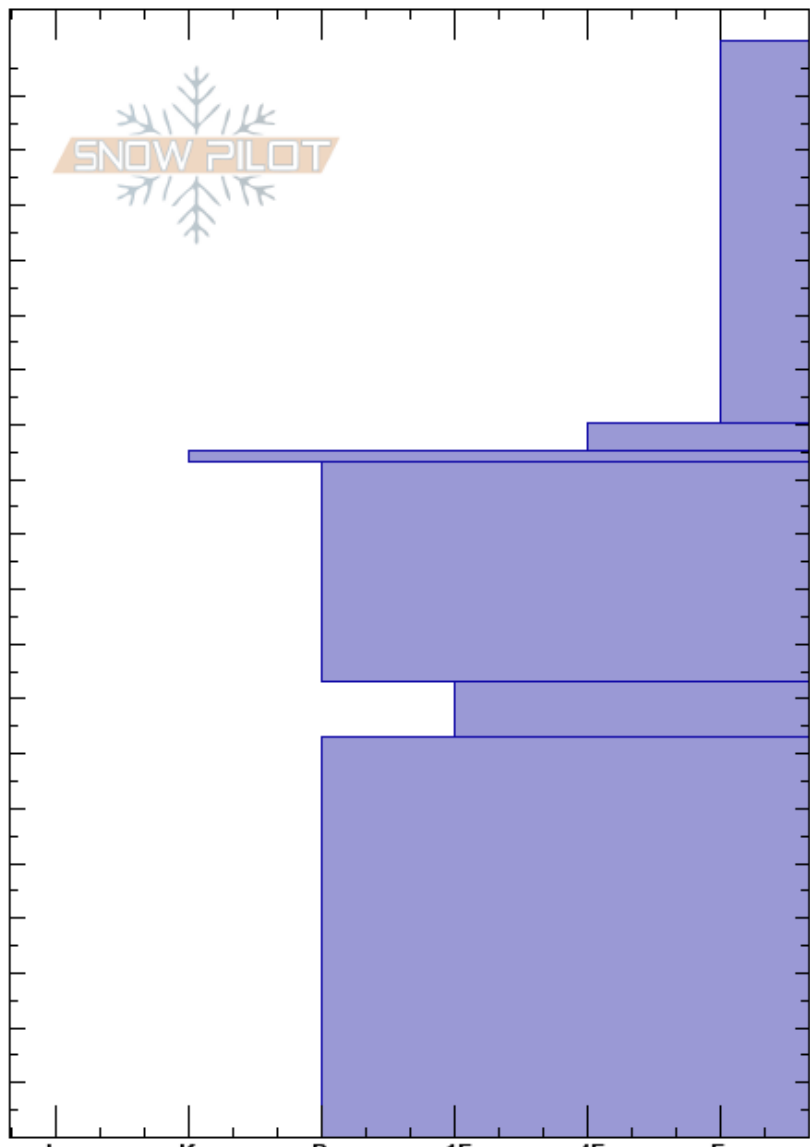

RL\_ulei  
 Rila  
 Bulgaria  
 Elevation: 2189 m  
 Aspect:  
 Specifics:

Ilian Petrov  
 02/03/2022 - 10:00  
 Co-ord: 42.21854N, 23.31738E  
 Slope Angle: 40°  
 Wind Loading:

Stability:  
 Air Temperature: -5°C  
 Sky Cover:  
 Precipitation: NO  
 Wind: Calm

HS:200

Layer Notes:

Depth (cm)	Crystal		Moisture	$\rho$ kg/m <sup>3</sup>	Stability tests & Layer comments
	Form	Size			
0 - 35					
35 - 65	+				
65 - 75	□				← CT24 @70cm
75 - 80	■				
80 - 115					
115 - 125	♡				
125 - 200					
160 - 170	♡				