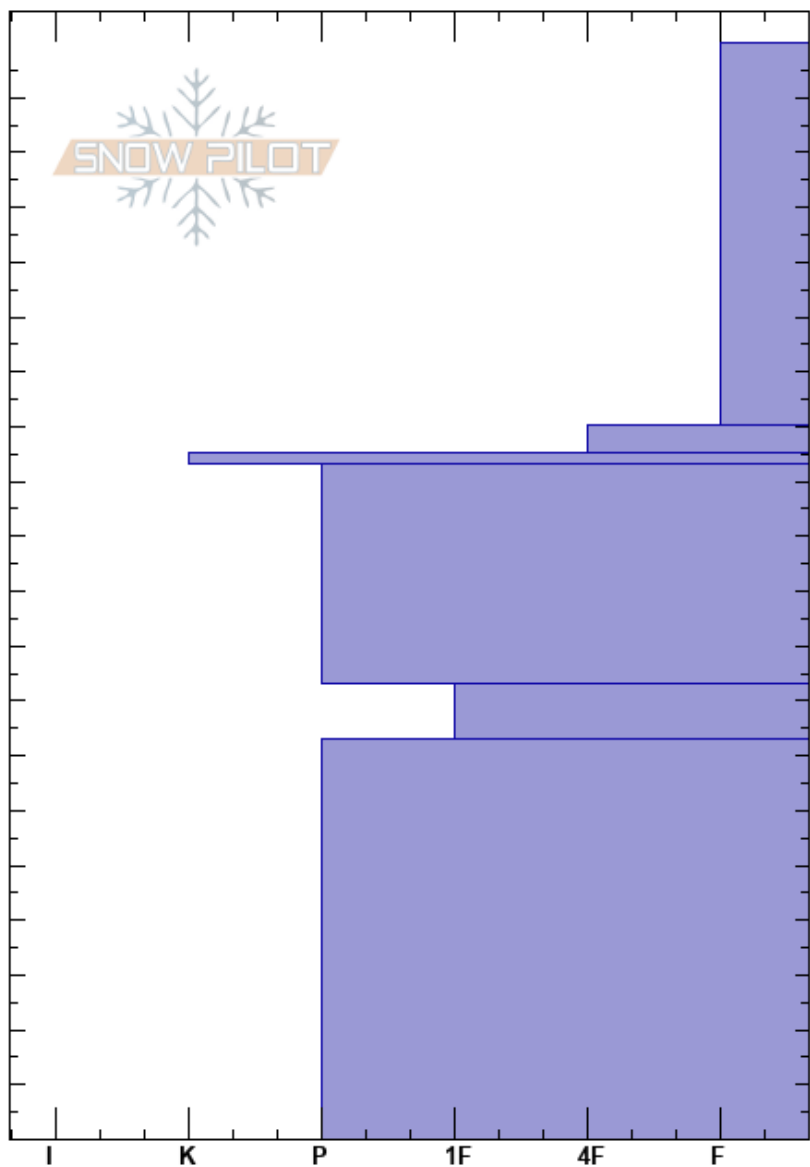

RL\_ulei  
 Rila  
 Bulgaria  
 Elevation: 2189 m  
 Aspect:  
 Specifics:

Ilian Petrov  
 02/03/2022 - 10:00  
 Co-ord: 42.21854N, 23.31738E  
 Slope Angle: 40°  
 Wind Loading:

Stability:  
 Air Temperature: -5°C  
 Sky Cover:  
 Precipitation: NO  
 Wind: Calm

HS:200

Layer Notes:

Depth (cm)	Crystal		Moisture	$\rho$ kg/m <sup>3</sup>	Stability tests & Layer comments
	Form	Size			
0 - 30					
30 - 65	+				
65 - 70	□				
70 - 75	■				
75 - 115					
115 - 120	♡				
120 - 125					
125 - 200	♡				

← CT24 @70cm

Notes: