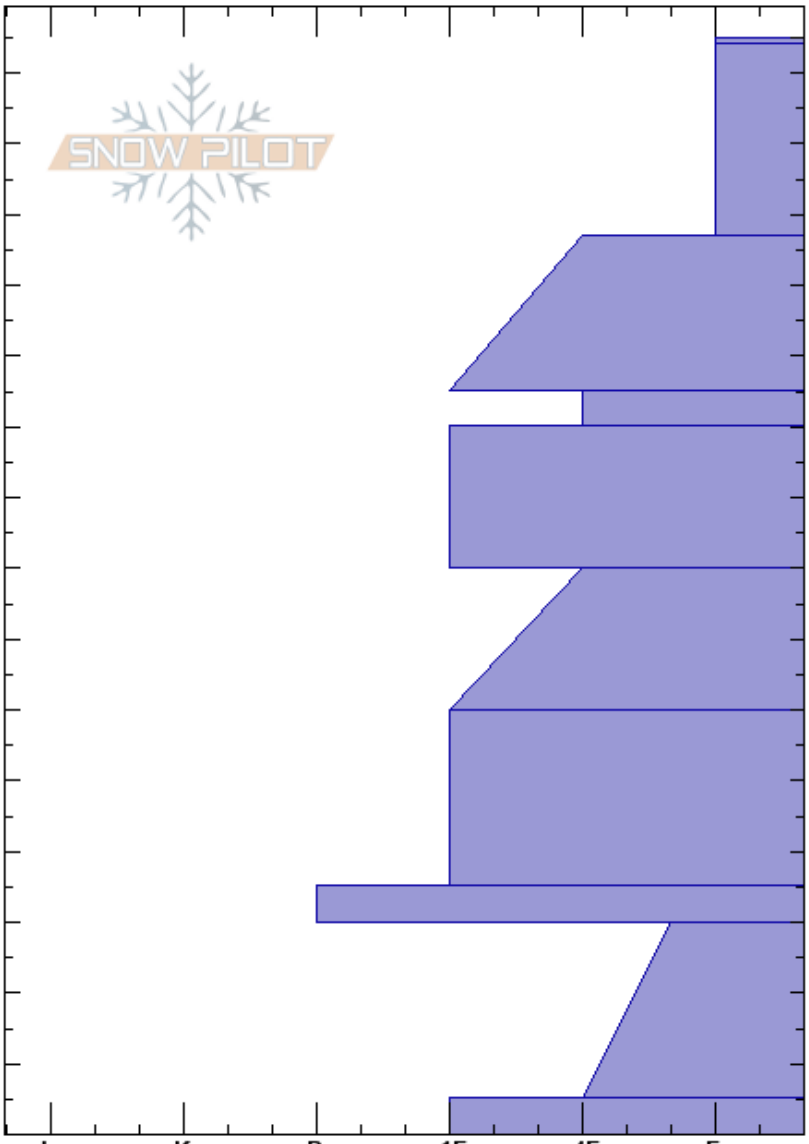

Crudbusters
Chugach Range
AK
Elevation: 3790 ft
Aspect: 320°
Specifics:

Gareth Brown
03/01/2022 - 2:00pm
Co-ord: 61.18961N, -145.39710W
Slope Angle: 15°
Wind Loading:

Stability: **HS: 155**
Air Temperature: **PF: 30** 30-5cm: NOV facets
Sky Cover: CLR **PS: 15** 30-5cm: Problematic layer
Precipitation: NO
Wind: Calm

Elevation	Crystal		ρ kg/m ³	Stability tests & Layer comments
	Form	Size		
155				
150	V	3		
140				
130				
120				
110				
100				
90				
80				
70				
60				
50				
40				
30				
20	A	2-4		30-5cm: NOV facets
10				
0	^	2		ECTX

← PST100/125 (End) @30cm
30-5cm: NOV facets
← ECTX

Notes: Surface Hoar was widespread 3-4mm were we topped out at 4200' and was getting bigger with elevation gain.