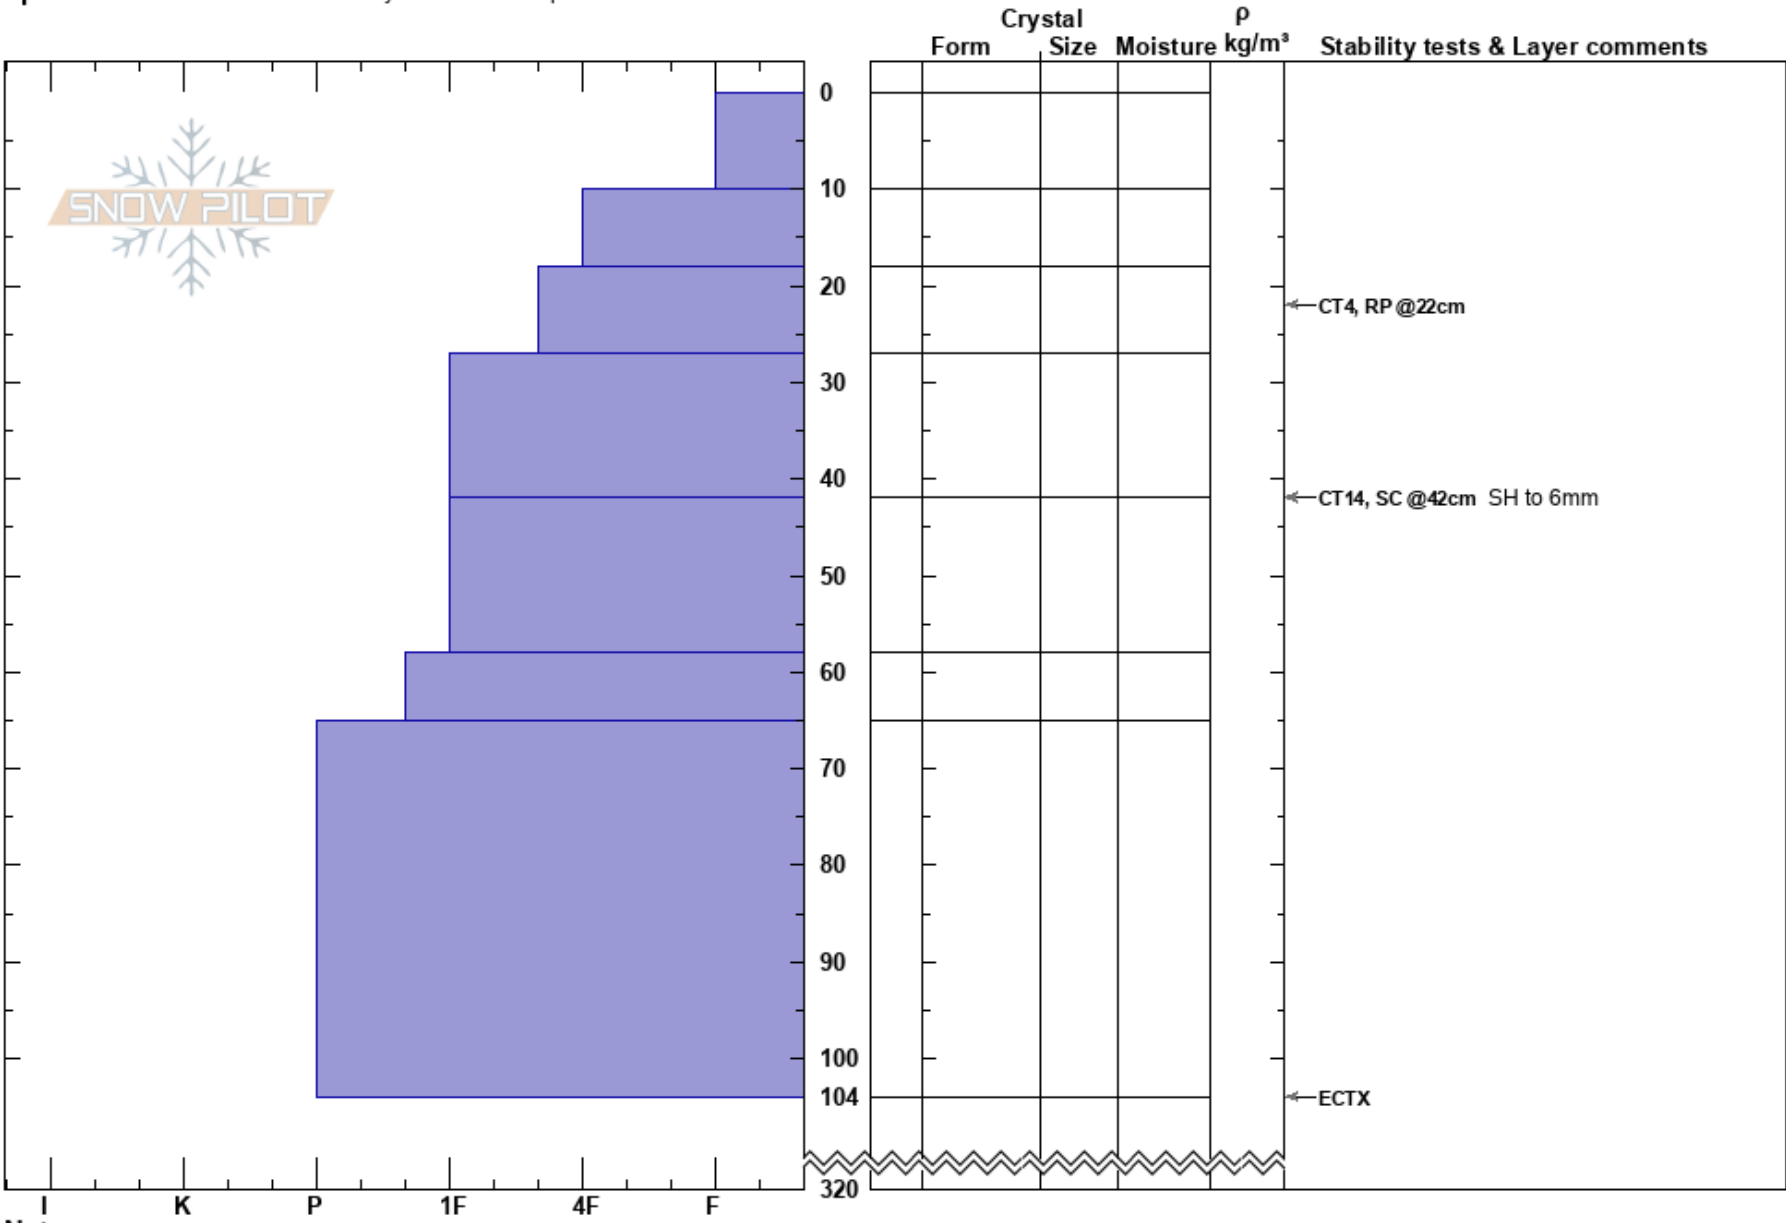

Short Skirt  
 Monashee  
 BC  
 Elevation: 2116 m  
 Aspect: N  
 Specifics: Recent avalanche activity on different slopes

Phil Lester  
 01/03/2022 - 13:30  
 Co-ord: 11U 375313W 5658235N  
 Slope Angle: 39°  
 Wind Loading: previous

Stability:  
 Air Temperature: -2°C  
 Sky Cover: BKN  
 Precipitation: NO  
 Wind: Calm

HS:320  
 PF: 44 27-42cm: Problematic layer

Notes: