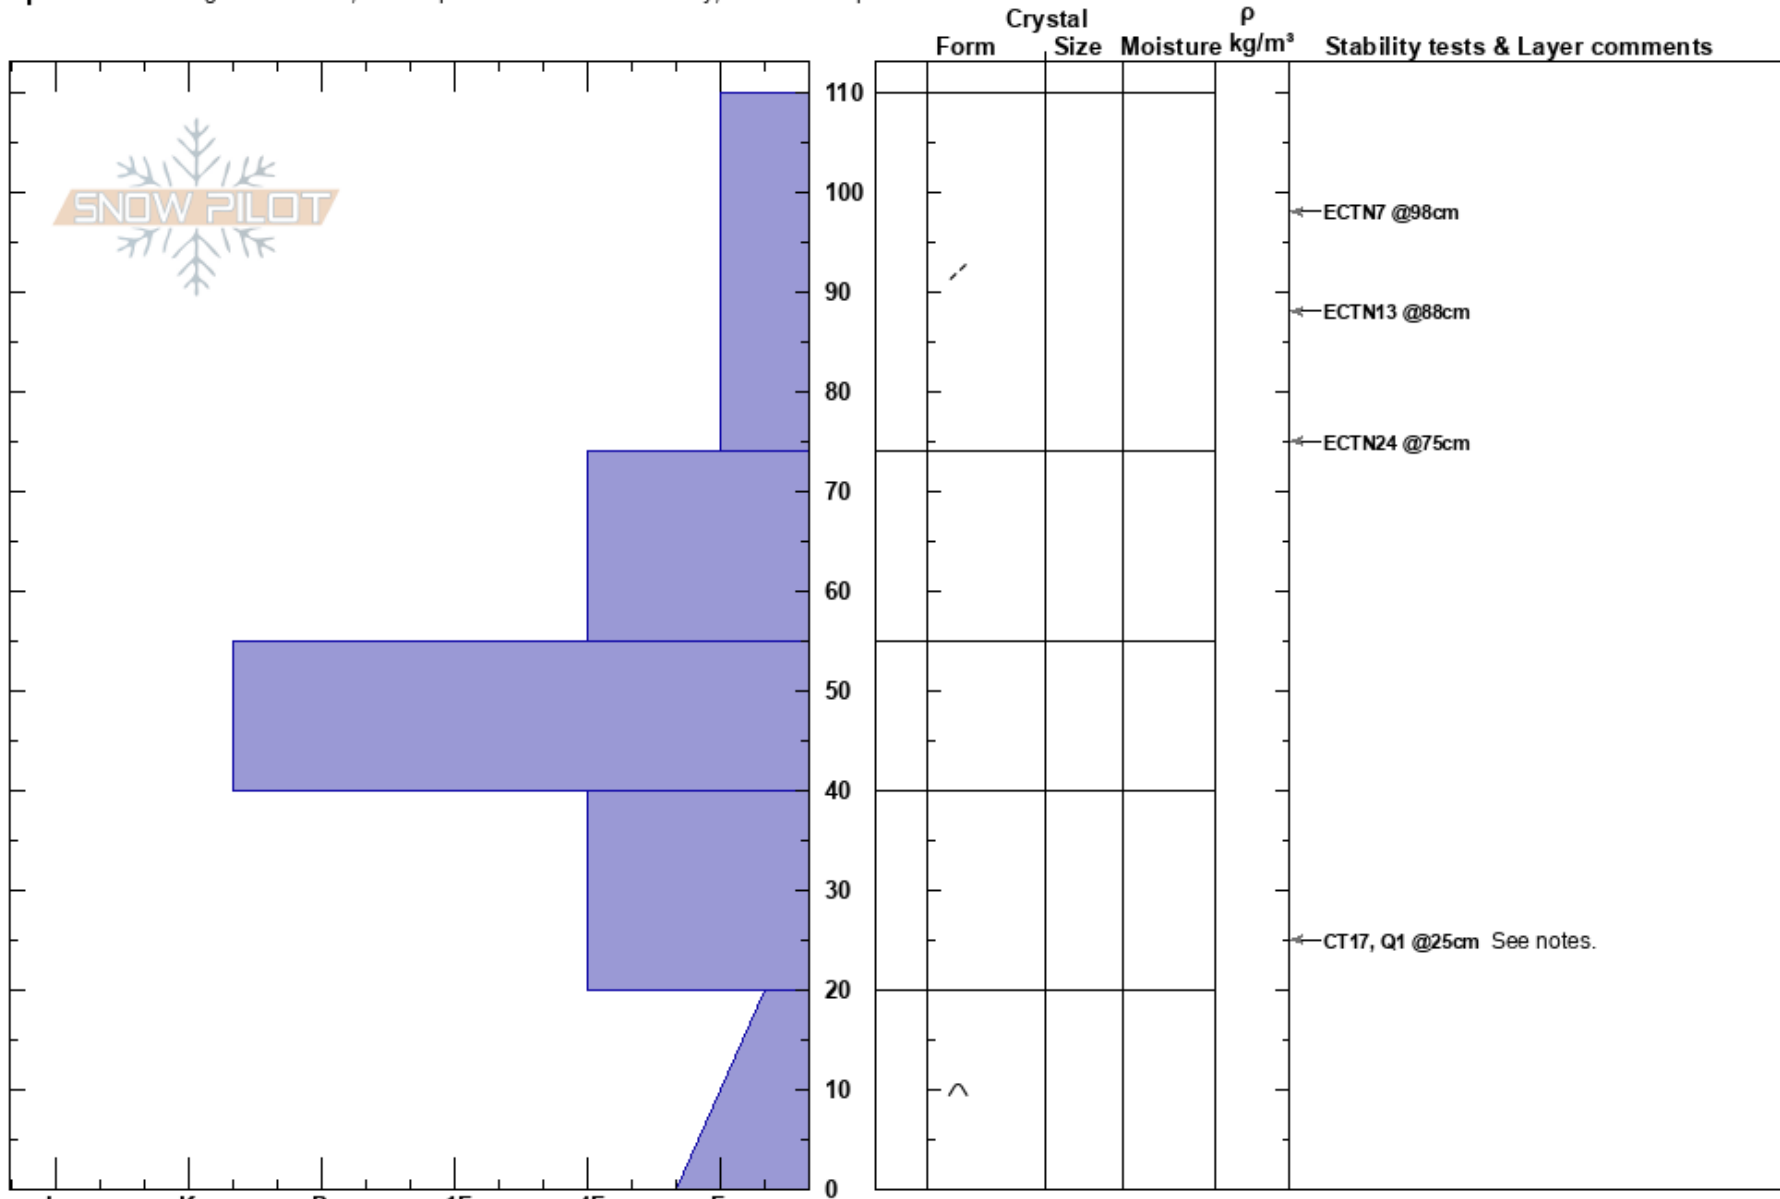

Near Upper Cat Track
 Kachina Peaks
 AZ
 Elevation: 11600 ft
 Aspect: 294°
 Specifics: Pit dug in a Ski Area; Pit is representative of backcountry; We skied slope

Troy Marino
 02/27/2022 - 12:00pm
 Co-ord: 35.32694N, -111.68391W
 Slope Angle: 26°
 Wind Loading:

Stability:
 Air Temperature:
 Sky Cover: SCT
 Precipitation: NO
 Wind: Calm

HS: 110
 PF: 28
 Layer Notes:

Notes: CT17 Q1 @25cm: Sudden Collapse on Facets around a boulder. Could not reproduce results with a second CT on other half of the boulder.