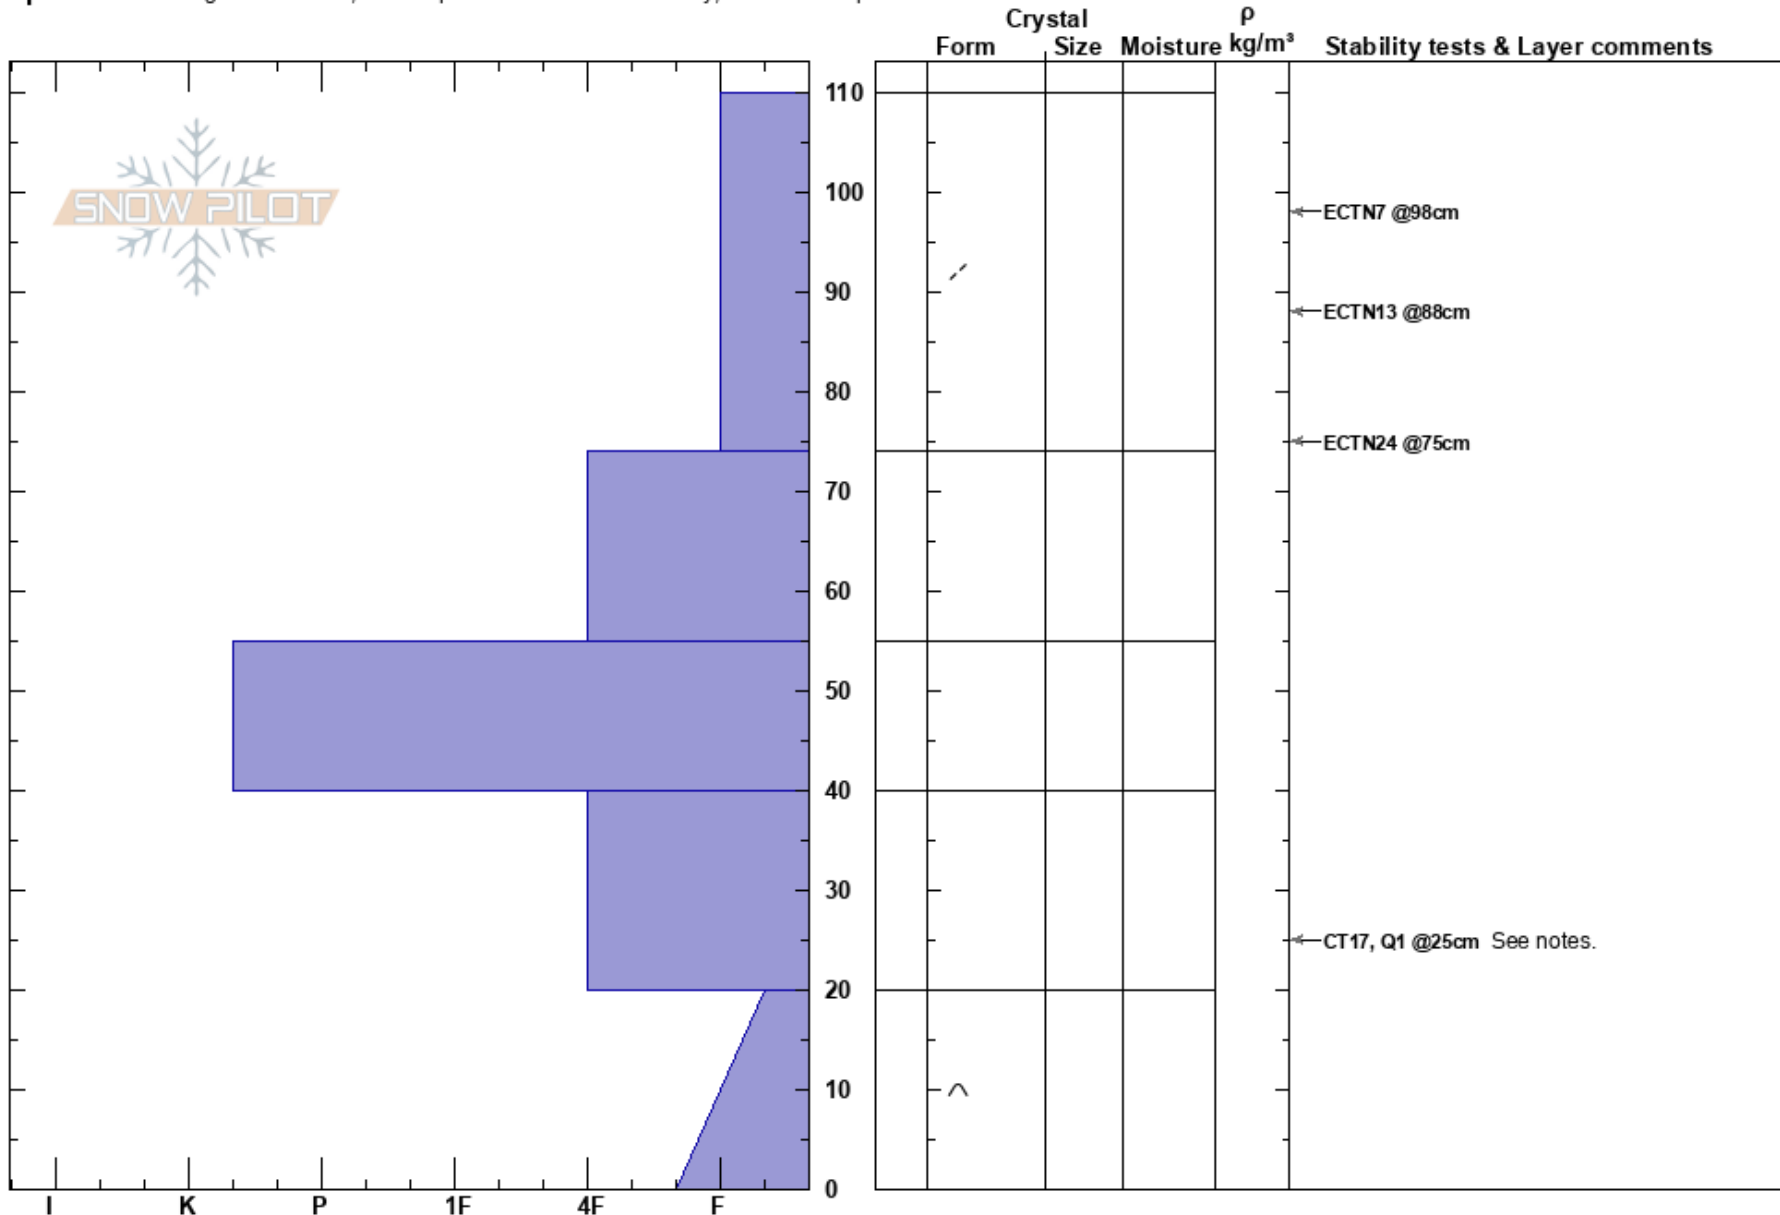

Near Upper Cat Track
 Kachina Peaks
 AZ
 Elevation: 11600 ft
 Aspect: 294°
 Specifics: Pit dug in a Ski Area; Pit is representative of backcountry; We skied slope

Troy Marino
 02/27/2022 - 12:00pm
 Co-ord: 35.32694N, -111.68391W
 Slope Angle: 26°
 Wind Loading:

Stability:
 Air Temperature:
 Sky Cover: SCT
 Precipitation: NO
 Wind: Calm

HS: 110
 PF: 28
 Layer Notes:

Notes: CT17 Q1 @25cm: Sudden Collapse on Facets around a boulder. Could not reproduce results with a second CT on other half of the boulder.