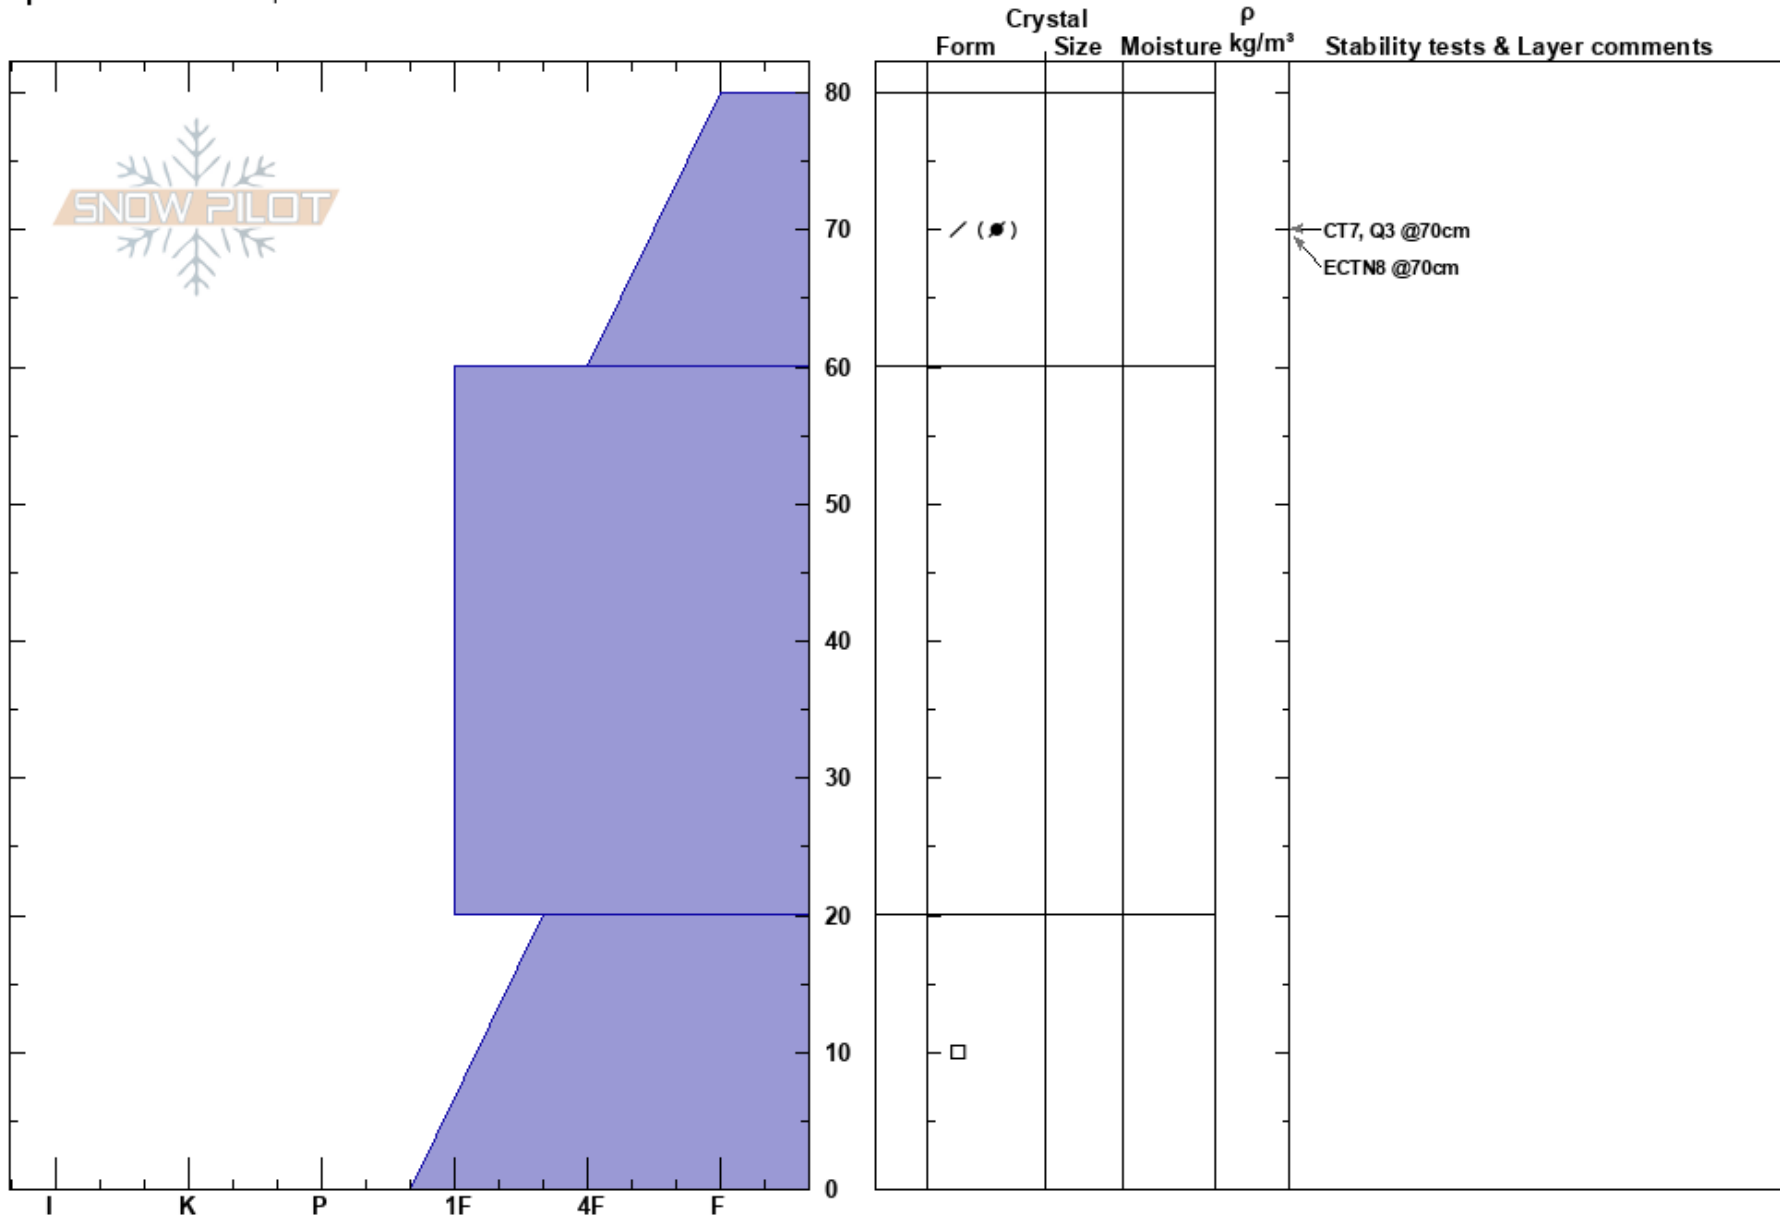

Snowslide Canyon  
 Kachina Peaks  
 AZ  
 Elevation: 11976 ft  
 Aspect: 85°  
 Specifics: We skied slope

Troy Marino  
 02/20/2022 - 11:00am  
 Co-ord: 35.33034N, -111.67750W  
 Slope Angle: 36°  
 Wind Loading:

Stability:  
 Air Temperature:  
 Sky Cover: FEW  
 Precipitation:  
 Wind: S Moderate

HS:80  
 PF: 15

Layer Notes:

Notes: 40°+ starting zones above this pit were mostly boulders and cinders. The area has been wind scoured.