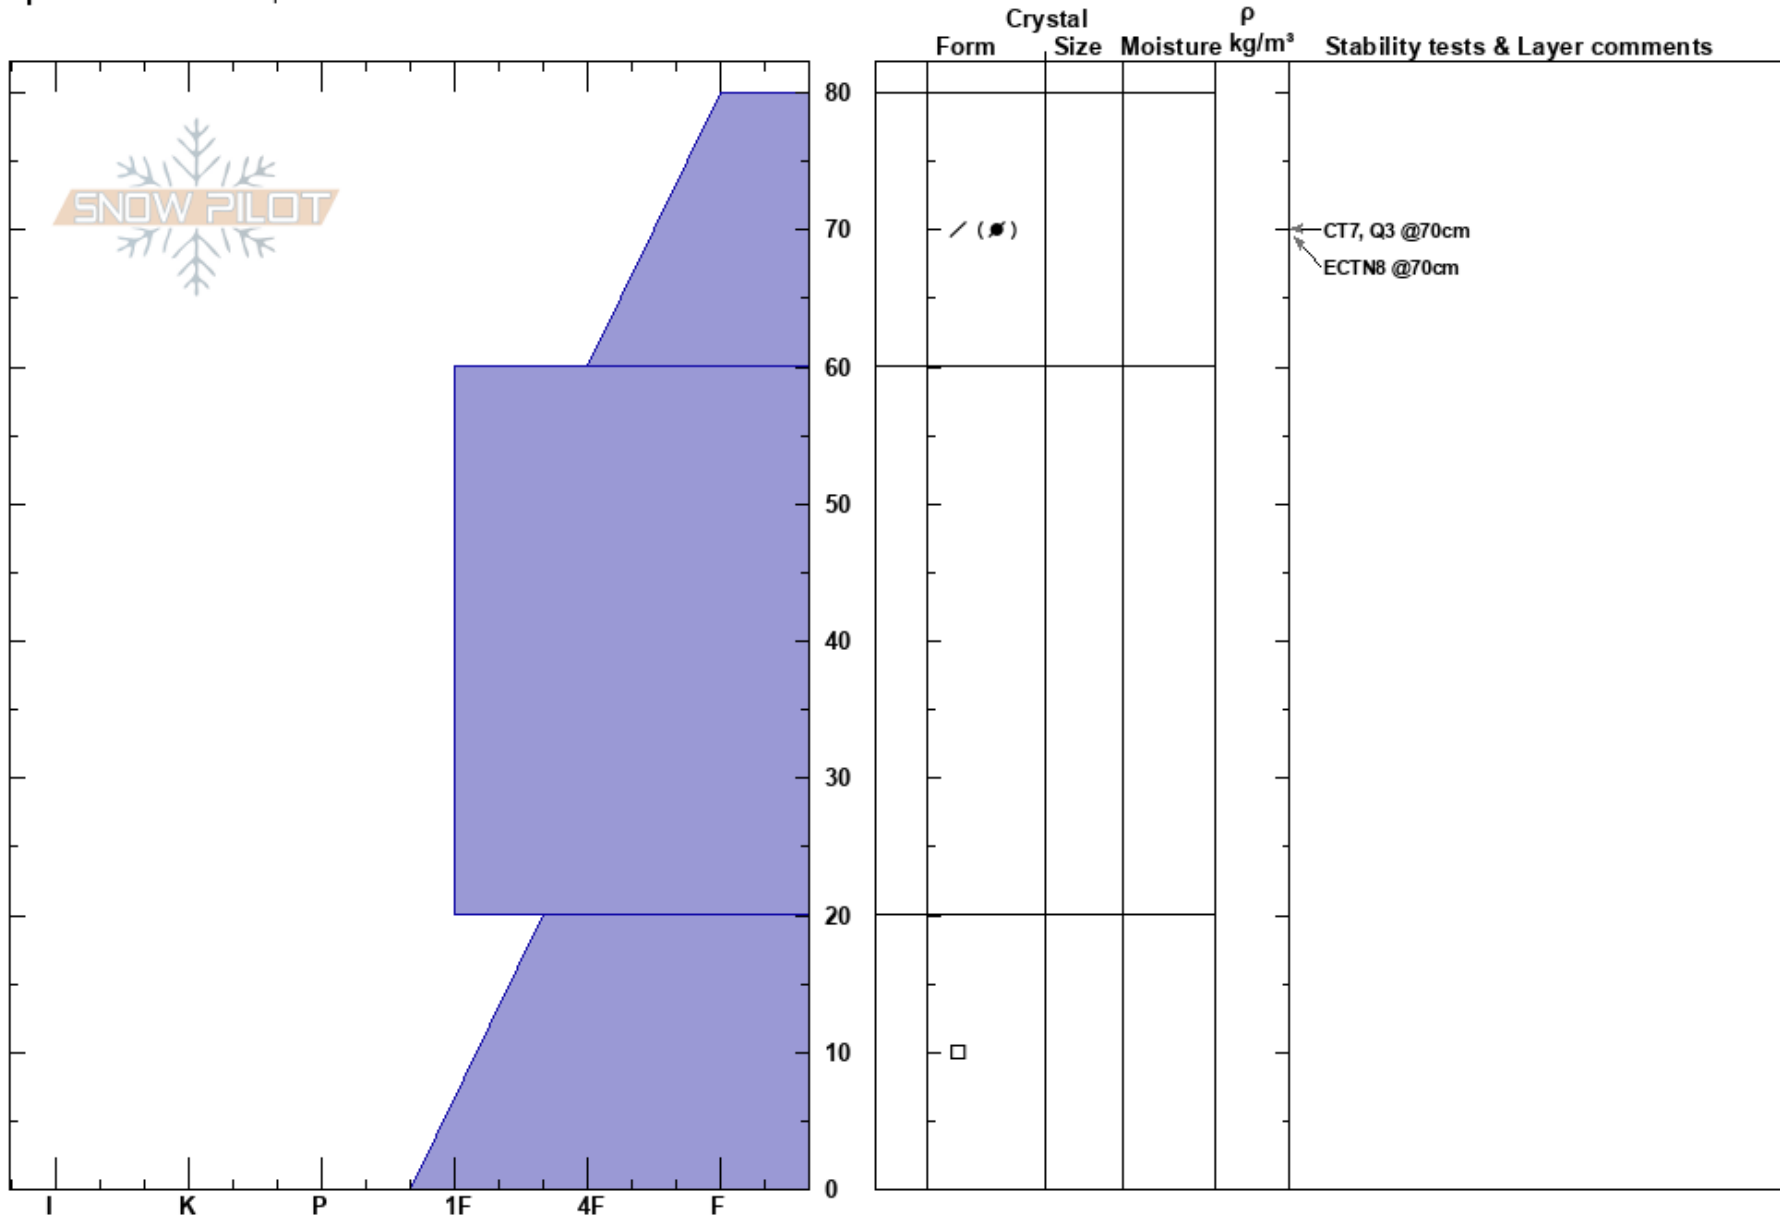

Snowslide Canyon
 Kachina Peaks
 AZ
 Elevation: 11976 ft
 Aspect: 85°
 Specifics: We skied slope

Troy Marino
 02/20/2022 - 11:00am
 Co-ord: 35.33034N, -111.67750W
 Slope Angle: 36°
 Wind Loading:

Stability:
 Air Temperature:
 Sky Cover: FEW
 Precipitation:
 Wind: S Moderate

HS: 80
 PF: 15

Layer Notes:

Notes: 40°+ starting zones above this pit were mostly boulders and cinders. The area has been wind scoured.