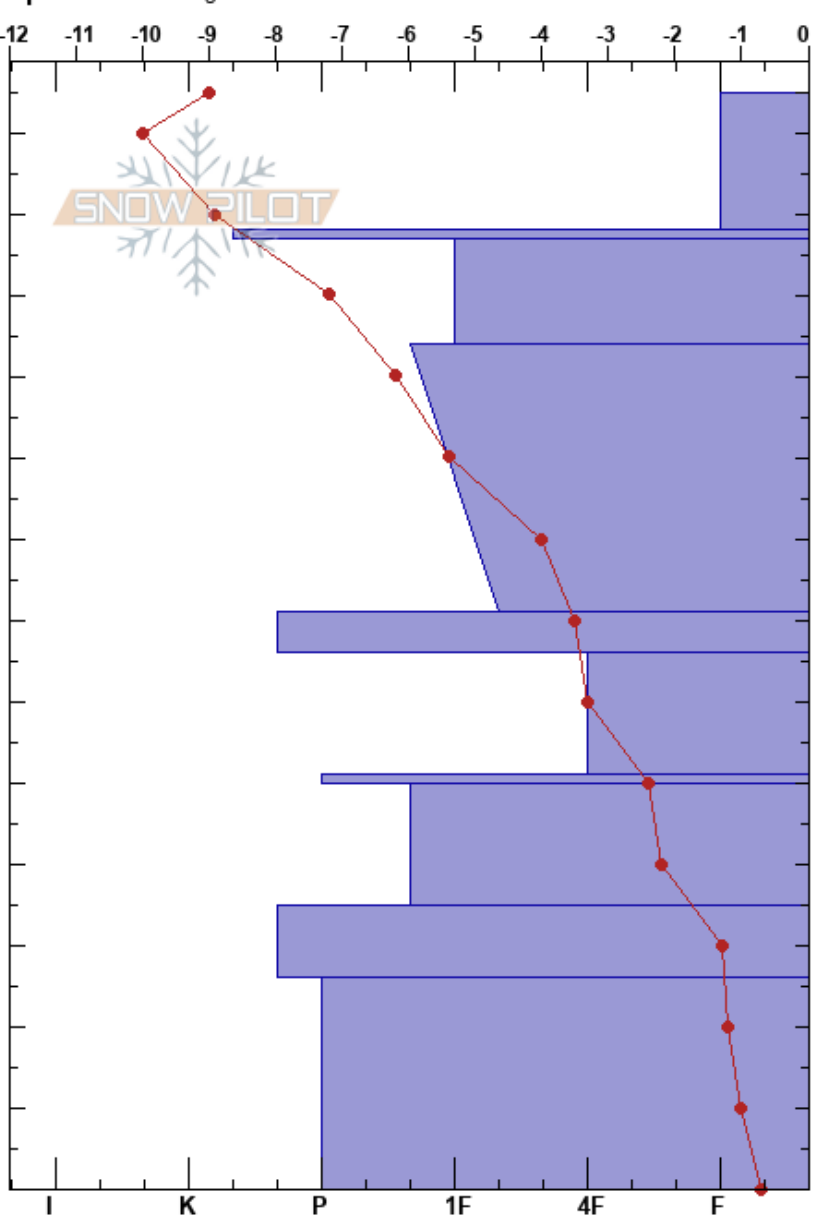

Bazooka Bench left
 Madison Range-N
 MT
 Elevation: 3050 m
 Aspect: 330°
 Specifics: Pit dug in a Ski Area

Jack Saunders
 12/08/2017 - 2:00pm
 Co-ord: 45.28287N, -111.45184W
 Slope Angle: 36°
 Wind Loading: previous

Stability: **HS: 135**
 Air Temperature: -1.4°C PF: 30
 Sky Cover: CLR
 Precipitation: NO
 Wind: W Light Breeze

Layer Notes:

Height (cm)	Crystal		Moisture	ρ kg/m ³	Stability tests & Layer comments
	Form	Size			
135					
130	/ (•)	0.5			
120	⊙				← CT17, BRK @117cm
110	☉	1			← CT14, BRK @117cm
100	☉	1			
90	☉	1			
80	☉	1			
70	•	1			
60	□				
50	☉				
40	△	2			
30	☉	1.5			
20	☉	1			
10					
0					← ECTX