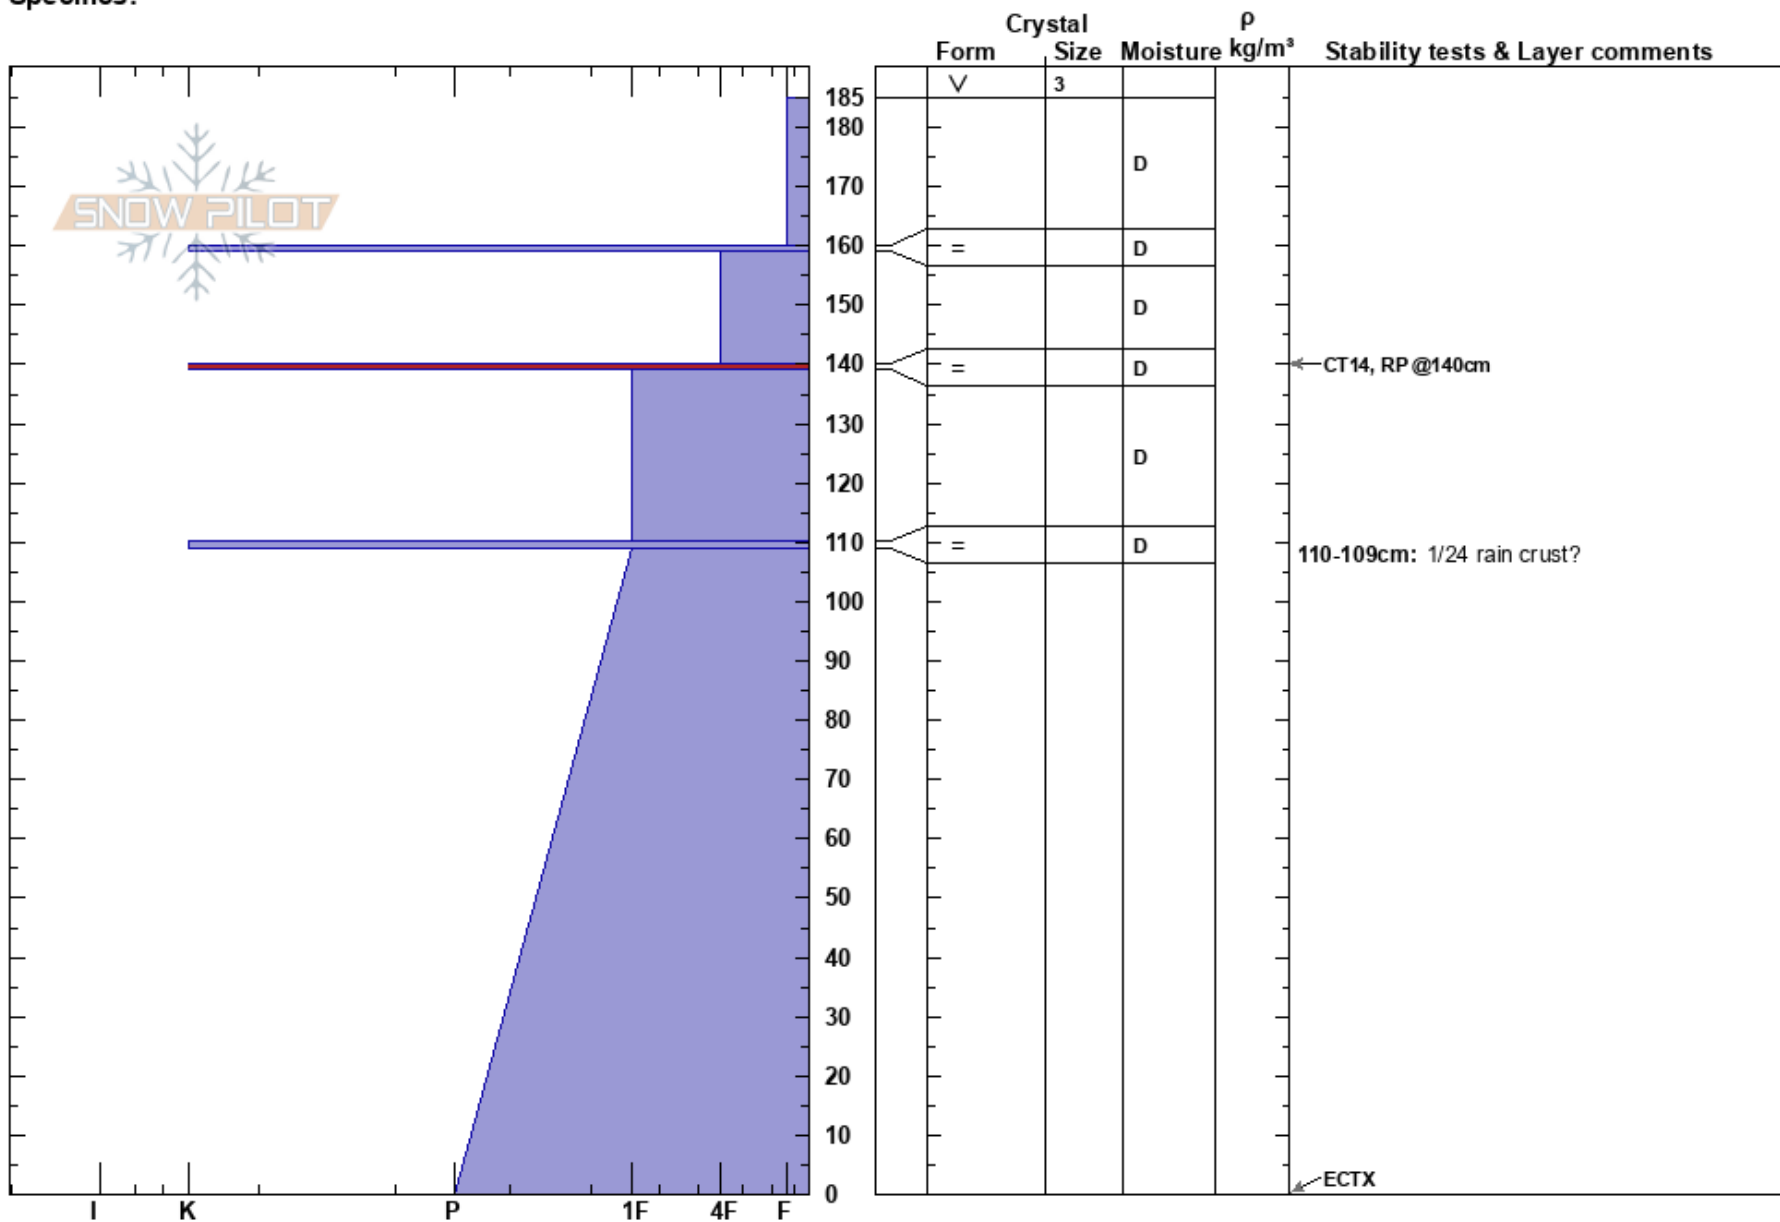

Joel Bowl
 Chugach Range
 AK
 Elevation: 4770 ft
 Aspect: NW
 Specifics:

Michael Barney
 03/01/2022 - 12:00pm
 Co-ord: 61.13088N, -146.06101W
 Slope Angle: 30°
 Wind Loading: no

Stability:
 Air Temperature:
 Sky Cover: SCT
 Precipitation: NO
 Wind: Calm

HS: 185
 PF: 25
 PS: 15
 Layer Notes:
 140-139cm: Problematic layer
 110-109cm: 1/24 rain crust?

Notes: November facets were pencil hard. This must have been a previously wind-scoured area with HS at 185cm.