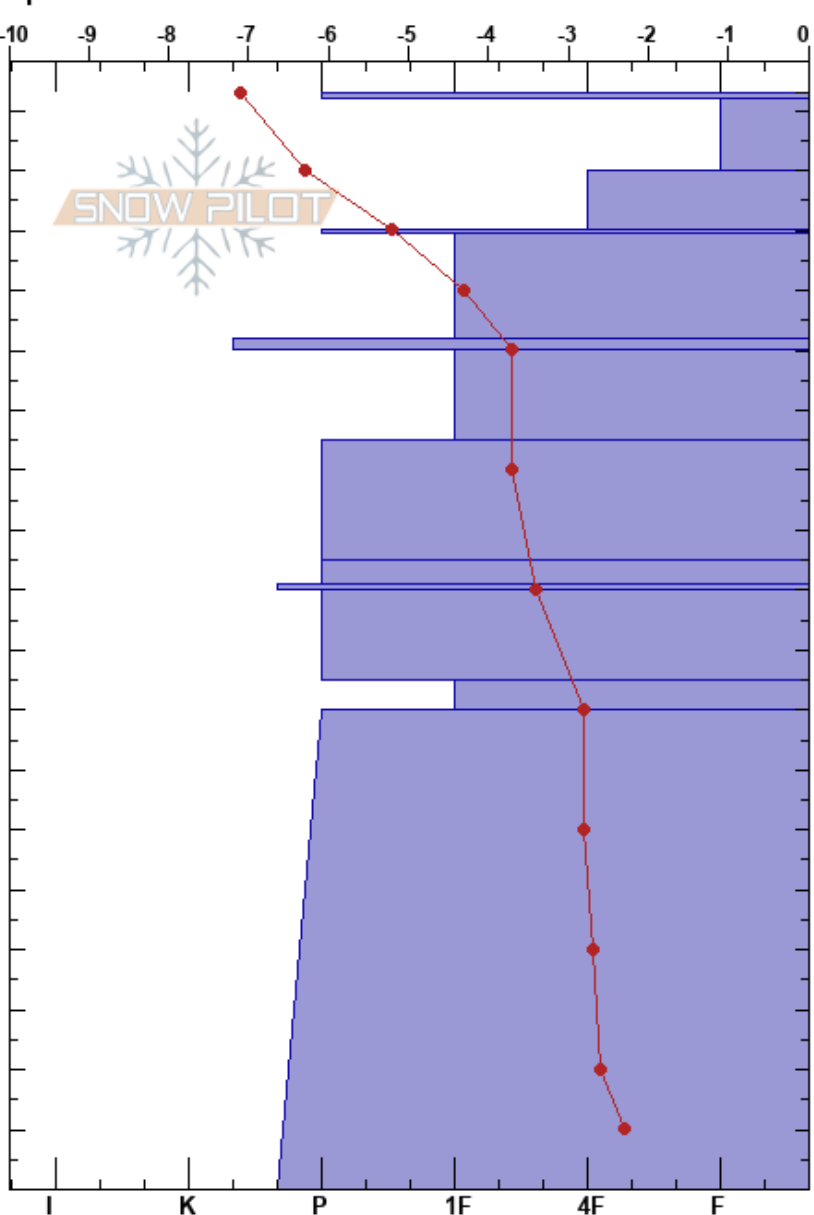

Between Nicks & Python
 Chugach Range
 AK
 Elevation: 1437 m
 Aspect: NE
 Specifics:

Jeff Moskowitz
 03/01/2022 - 1:00pm
 Co-ord: 61.15840N, -145.63292W
 Slope Angle: 28°
 Wind Loading: no

Stability:
 Air Temperature: -7.3°C
 Sky Cover: BKN
 Precipitation: NO
 Wind: SE Light Breeze

HS: 183
 85-80cm: Problematic layer

Height (cm)	Crystal		Moisture	ρ kg/m ³	Stability tests & Layer comments
	Form	Size			
183	∇	1			
170	/				
160	/ (•)				
150	/ (•)				
140	⊙				
130	• (□)				
120	•				
110	•				
100	⊙				← PST70/100 (End) @98cm
90	□				
80	□ (^)	2-3			← PST45/100 (End) @83cm
70					
60					
50					
40	⊖	1.5			
30					
20					
10					
0					← ECTX

Notes: Most noteworthy was a surface crust with 1mm surface hoar between 3,700' - 5,000'.