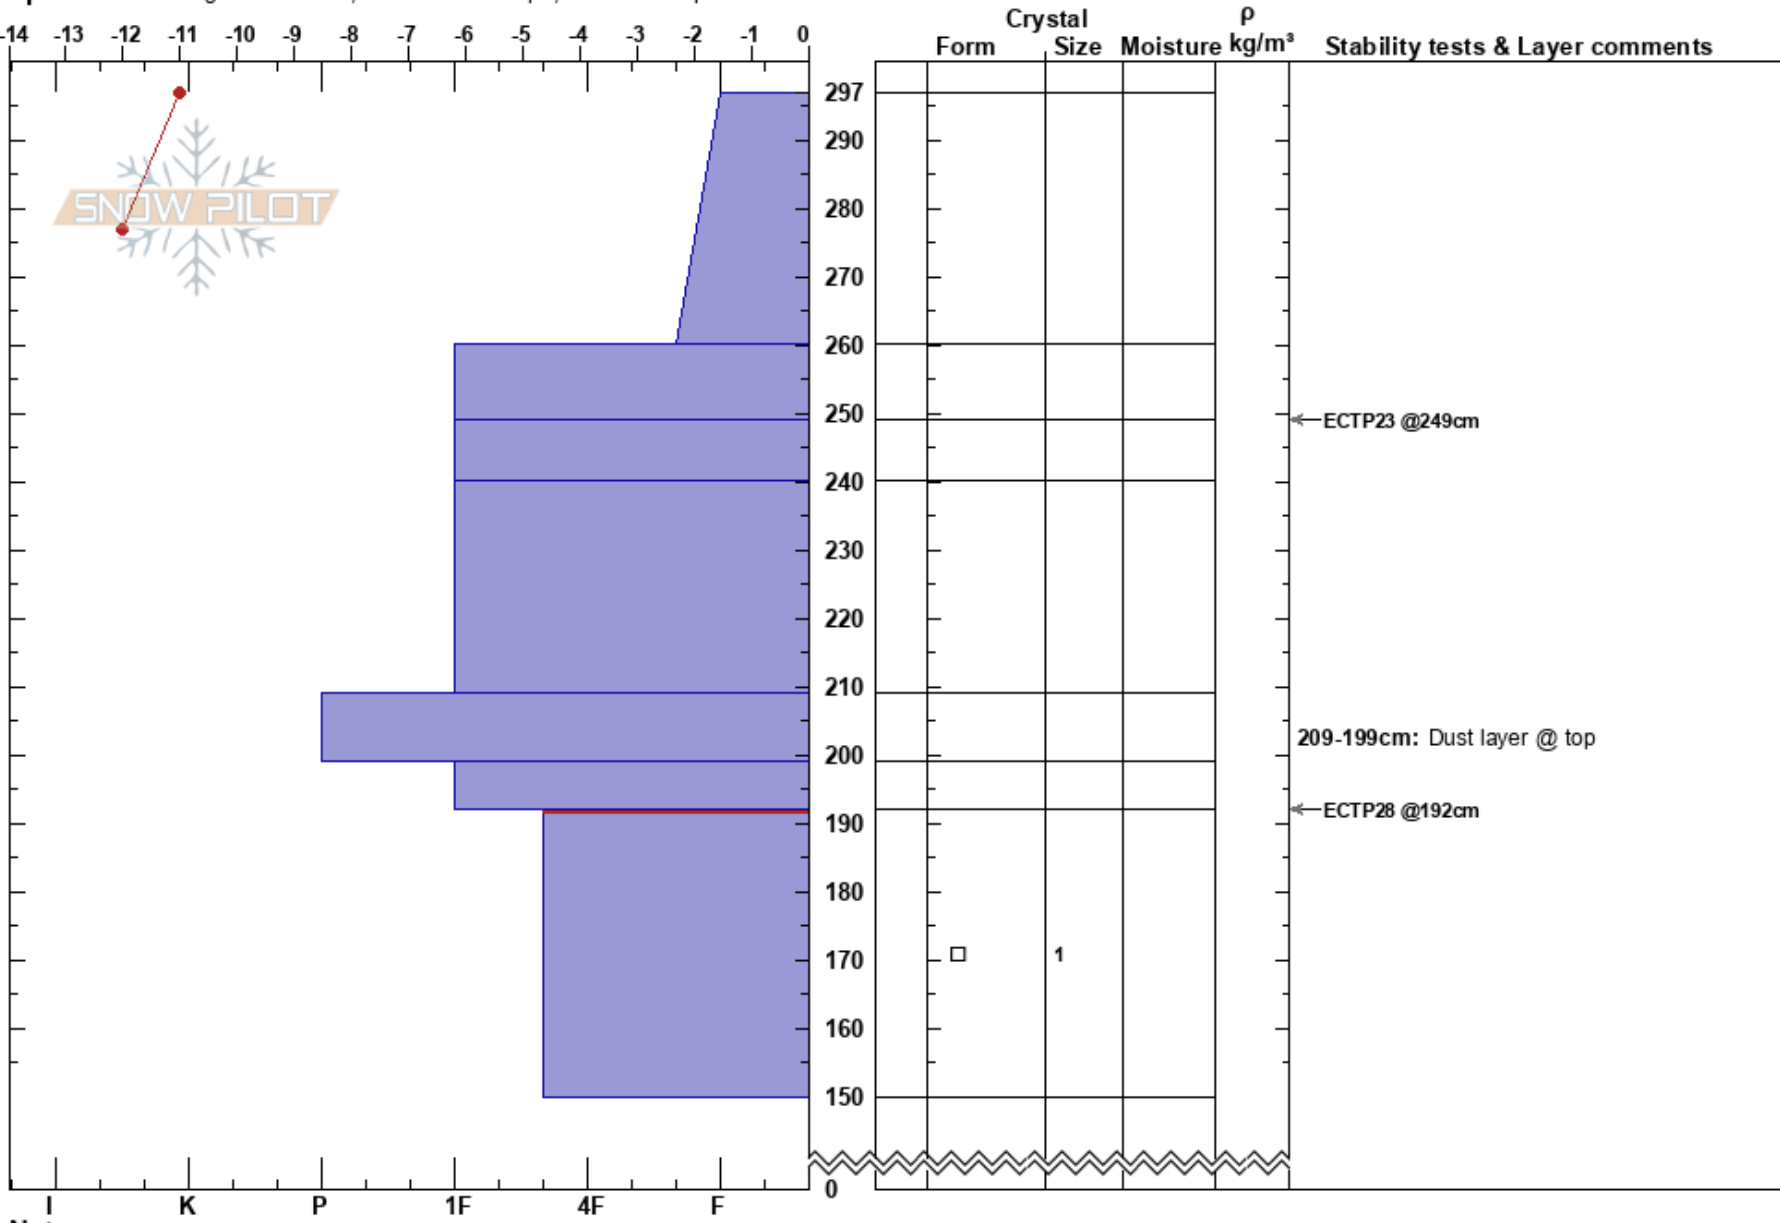

Inbounds Wolf Creek NW Jason Holton  
 San Juan Range 03/01/2022 - 11:00am  
 CO Co-ord: 37.45152N, -106.77201W  
 Elevation: 11342 ft Slope Angle: 38°  
 Aspect: NW Wind Loading:  
 Specifics: Pit dug in a Ski Area; Ski tracks on slope; We skied slope

Stability: HS:297  
 Air Temperature: 0°C PF: 40  
 Sky Cover: CLR 209-199cm: Dust layer @ top  
 Precipitation: NO 192-150cm: Problematic layer  
 Wind: Calm

Notes: