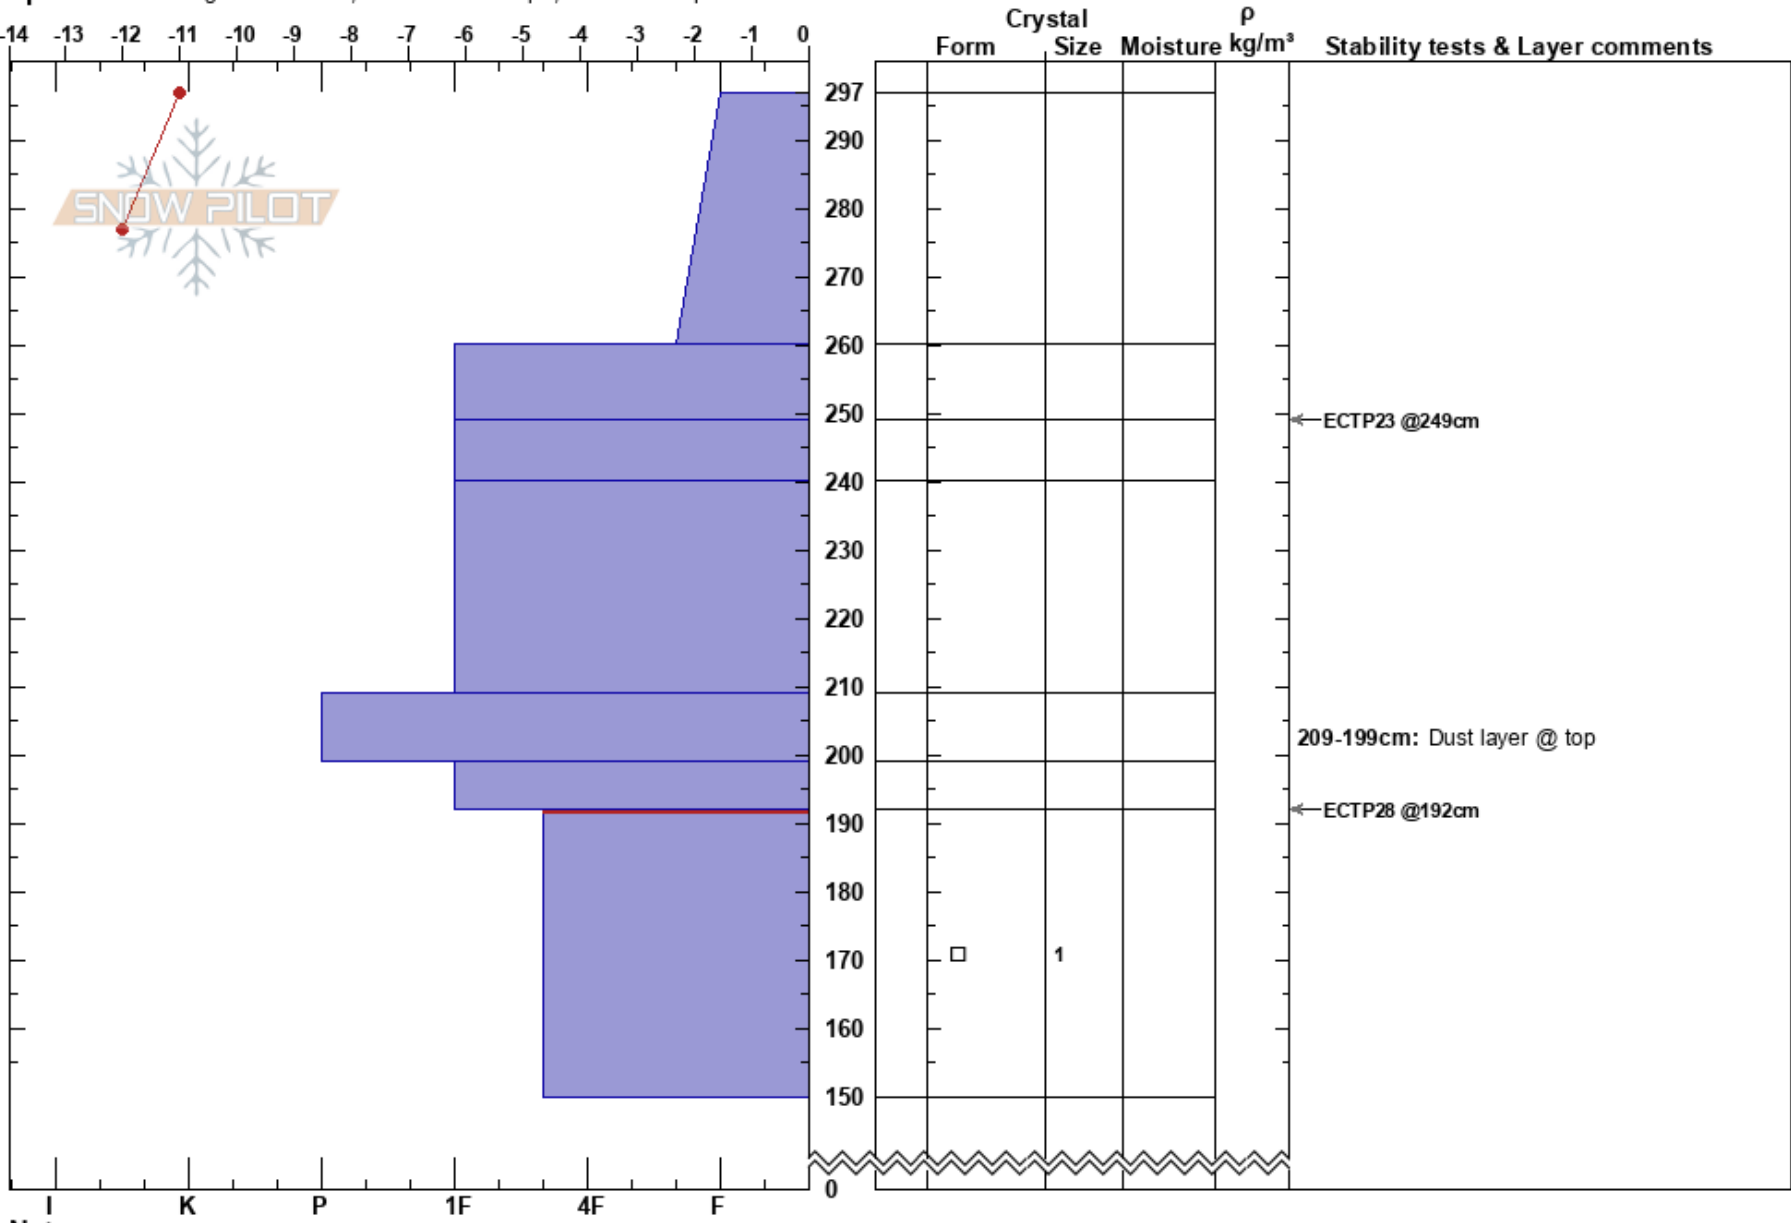

Inbounds Wolf Creek NW Jason Holton
 San Juan Range 03/01/2022 - 11:00am
 CO Co-ord: 37.45152N, -106.77201W
 Elevation: 11342 ft Slope Angle: 38°
 Aspect: NW Wind Loading:
 Specifics: Pit dug in a Ski Area; Ski tracks on slope; We skied slope

Stability: HS:297
 Air Temperature: 0°C PF: 40
 Sky Cover: CLR 209-199cm: Dust layer @ top
 Precipitation: NO 192-150cm: Problematic layer
 Wind: Calm

Notes: