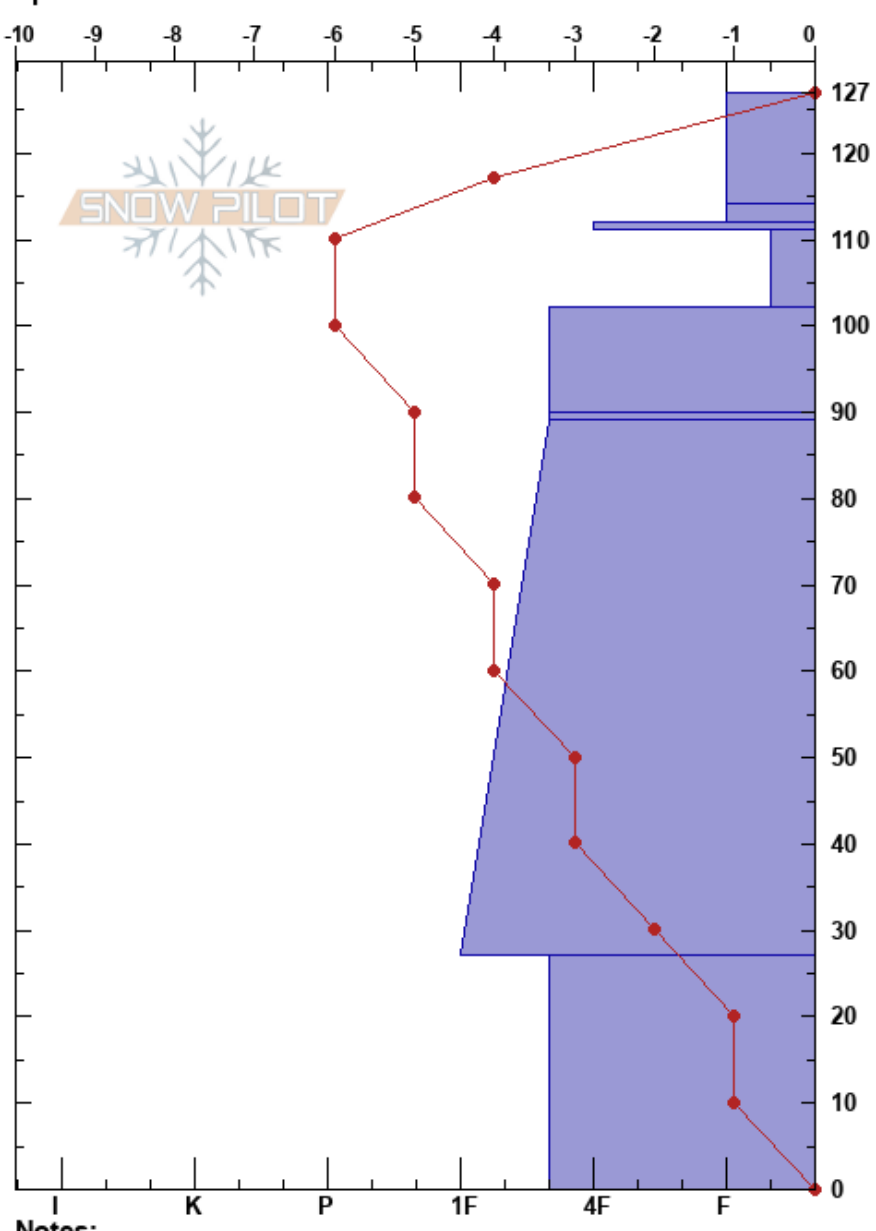

Tree Time  
 Wasatch Range  
 UT  
 Elevation: 8600 ft  
 Aspect: N  
 Specifics:

Alex Wilson  
 03/01/2022 - 11:00am  
 Co-ord:  
 Slope Angle: 32°  
 Wind Loading: no

Stability:  
 Air Temperature: 4°C  
 Sky Cover: FEW  
 Precipitation: NO  
 Wind: SE Calm

HS: 127  
 PF: 25  
 PS: 15  
 112-111cm: Problematic layer

Height (cm)	Crystal		Moisture	$\rho$ kg/m <sup>3</sup>	Stability tests & Layer comments
	Form	Size			
127					
120	/	0.5			
110	⊖	1			← CT6, Q2 @112cm ← ECTN9 @112cm
100	⊖	2			
90	⊖	1-2			
80					
70					
60	⊖	1.5			
50					
40					
30					
20	⊖	1.5			
10					
0					