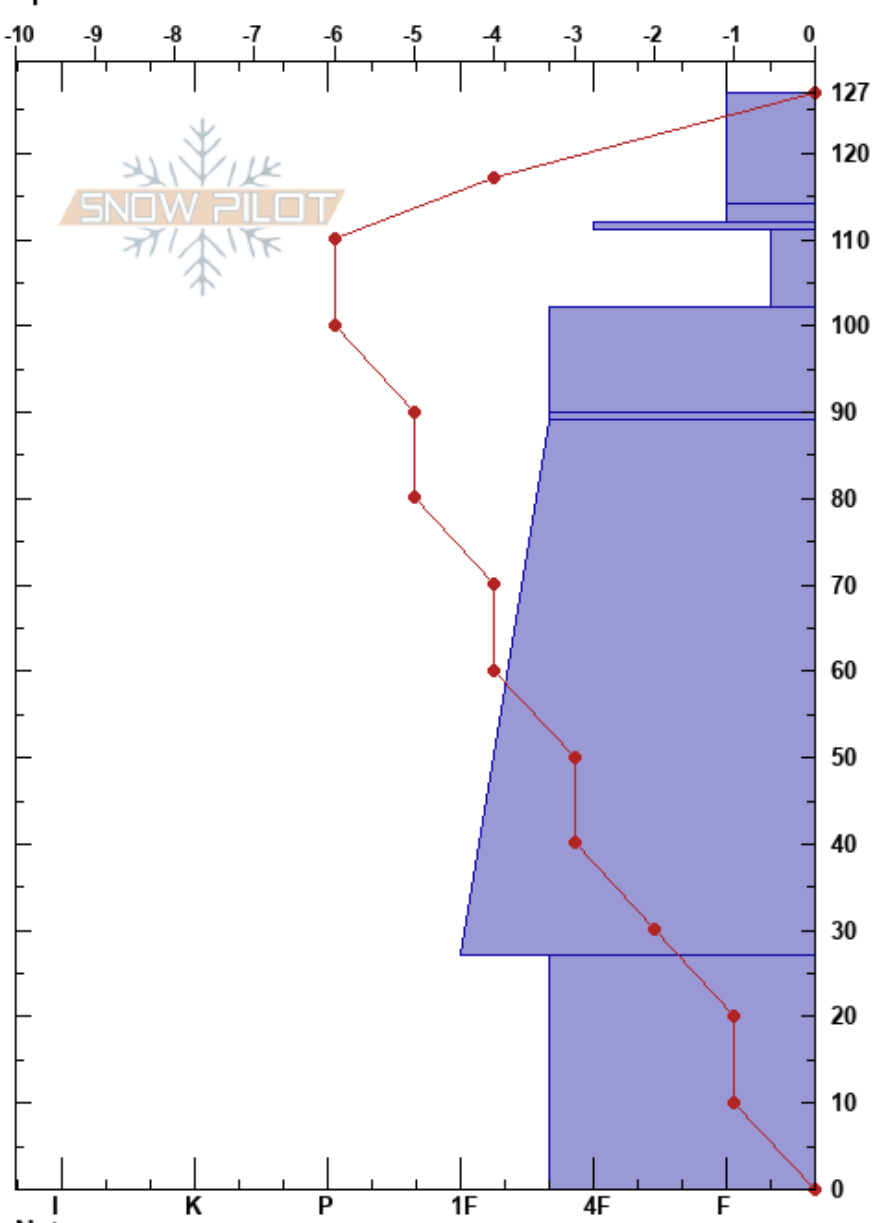

Tree Time
 Wasatch Range
 UT
 Elevation: 8600 ft
 Aspect: N
 Specifics:

Alex Wilson
 03/01/2022 - 11:00am
 Co-ord:
 Slope Angle: 32°
 Wind Loading: no

Stability:
 Air Temperature: 4°C
 Sky Cover: FEW
 Precipitation: NO
 Wind: SE Calm

HS: 127
 PF: 25
 PS: 15
 112-111cm: Problematic layer

Form	Crystal		ρ kg/m ³	Stability tests & Layer comments
	Size	Moisture		
/	0.5			
⊖	1			
⊙⊙				← CT6, Q2 @112cm ← ECTN9 @112cm
□	2			
⊖	1-2			
⊙⊙				
⊖	1.5			
□	1.5			