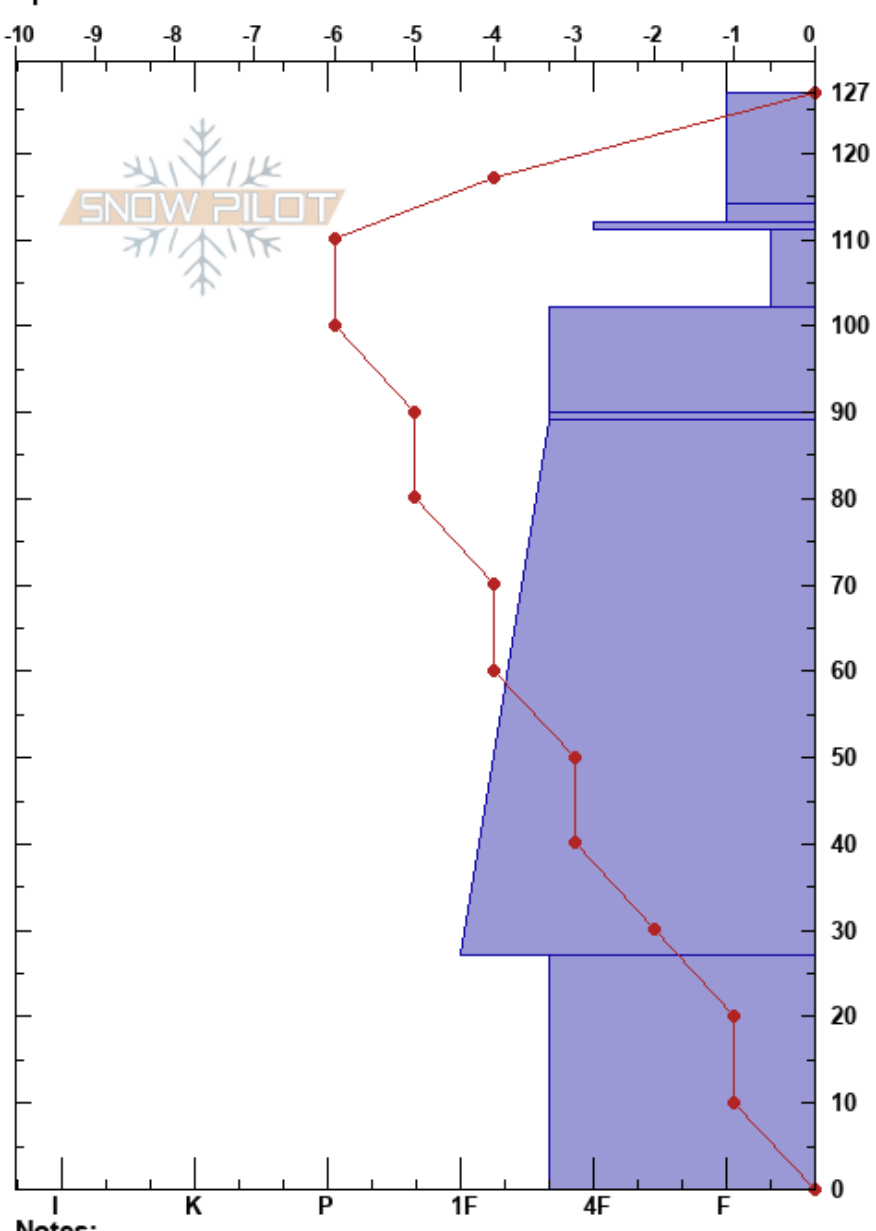

Tree Time
 Wasatch Range
 UT
 Elevation: 8600 ft
 Aspect: N
 Specifics:

Alex Wilson
 03/01/2022 - 11:00am
 Co-ord:
 Slope Angle: 32°
 Wind Loading: no

Stability:
 Air Temperature: 4°C
 Sky Cover: FEW
 Precipitation: NO
 Wind: SE Calm

HS: 127
 PF: 25
 PS: 15
 112-111cm: Problematic layer

Height (cm)	Crystal		ρ kg/m ³	Stability tests & Layer comments
	Form	Size		
127				
120	/	0.5		
110	⊖	1		← CT6, Q2 @112cm ← ECTN9 @112cm
100	⊖	2		
90	⊖	1-2		
80				
70				
60	⊖	1.5		
50				
40				
30				
20	⊖	1.5		
10				
0				