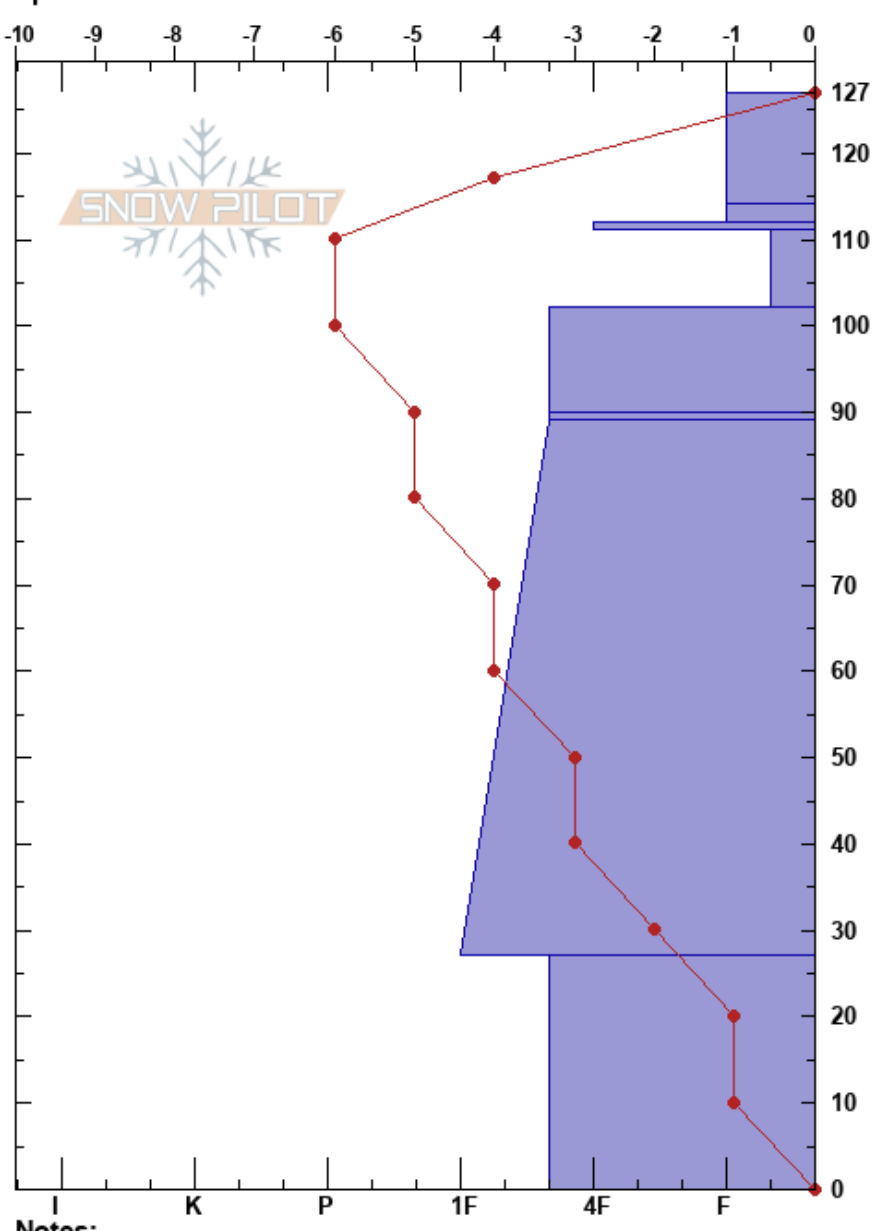

Tree Time
 Wasatch Range
 UT
 Elevation: 8600 ft
 Aspect: N
 Specifics:

Alex Wilson
 03/01/2022 - 11:00am
 Co-ord:
 Slope Angle: 32°
 Wind Loading: no

Stability:
 Air Temperature: 4°C
 Sky Cover: FEW
 Precipitation: NO
 Wind: SE Calm

HS: 127
 PF: 25
 PS: 15
 112-111cm: Problematic layer

Form	Crystal		ρ kg/m ³	Stability tests & Layer comments
	Size	Moisture		
/	0.5			
⊖	1			
⊙⊙				← CT6, Q2 @112cm ← ECTN9 @112cm
□	2			
⊖	1-2			
⊙⊙				
⊖	1.5			
□	1.5			