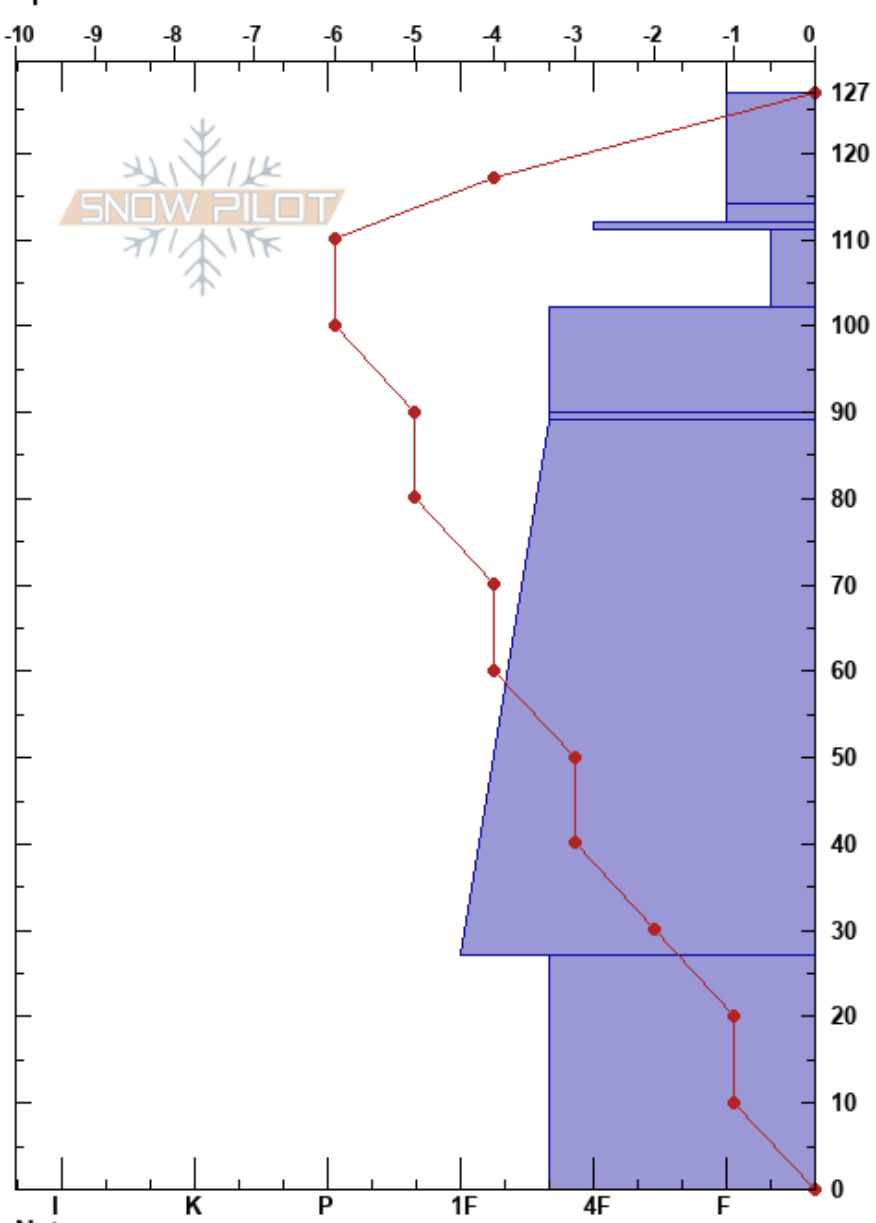

Tree Time
 Wasatch Range
 UT
 Elevation: 8600 ft
 Aspect: N
 Specifics:

Alex Wilson
 03/01/2022 - 11:00am
 Co-ord:
 Slope Angle: 32°
 Wind Loading: no

Stability:
 Air Temperature: 4°C
 Sky Cover: FEW
 Precipitation: NO
 Wind: SE Calm
 HS: 127
 PF: 25
 PS: 15
 112-111cm: Problematic layer

Height (cm)	Crystal		Moisture	ρ kg/m ³	Stability tests & Layer comments
	Form	Size			
127					
120	/	0.5			
110	⊖	1			← CT6, Q2 @112cm ← ECTN9 @112cm
100	⊖	2			
90	⊖	1-2			
80					
70					
60	⊖	1.5			
50					
40					
30					
20	⊖	1.5			
10					
0					