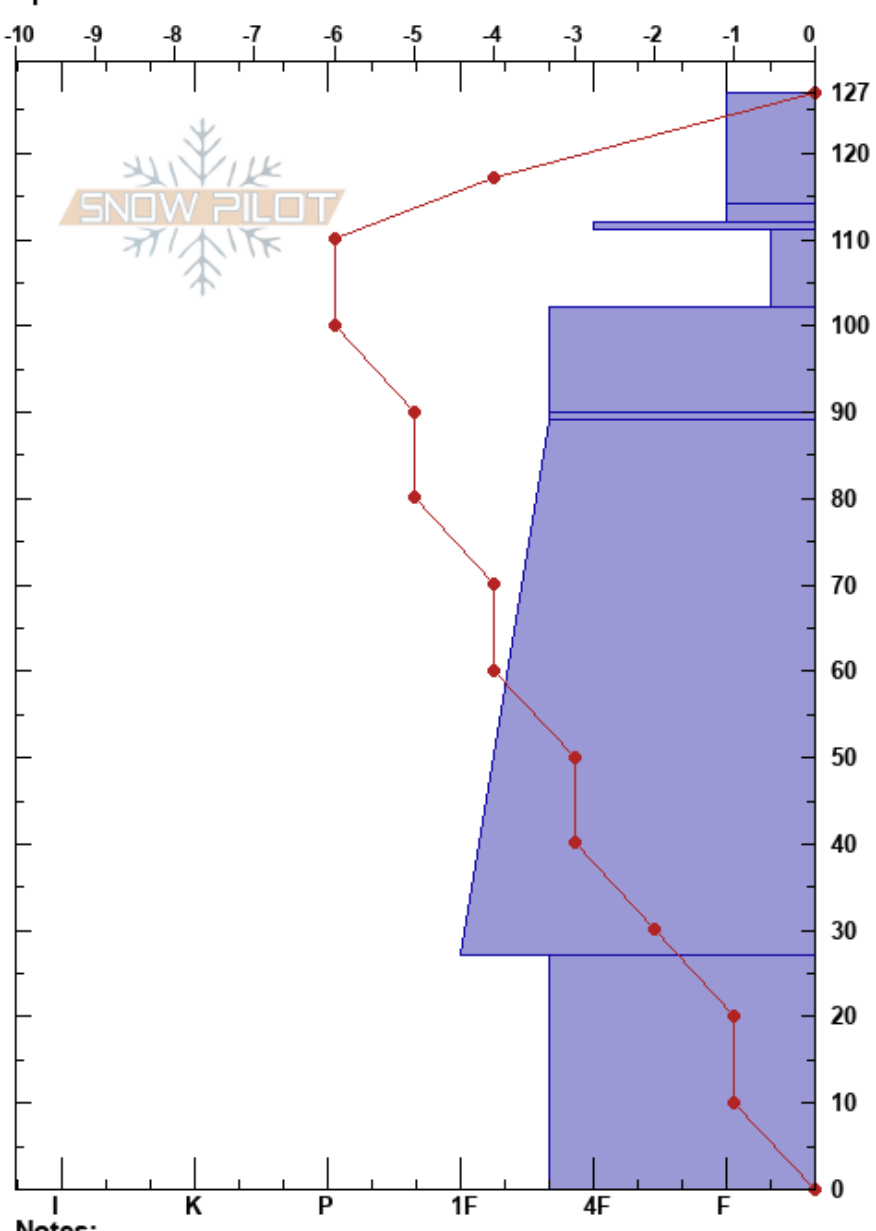

Tree Time
 Wasatch Range
 UT
 Elevation: 8600 ft
 Aspect: N
 Specifics:

Alex Wilson
 03/01/2022 - 11:00am
 Co-ord:
 Slope Angle: 32°
 Wind Loading: no

Stability:
 Air Temperature: 4°C
 Sky Cover: FEW
 Precipitation: NO
 Wind: SE Calm

HS: 127
 PF: 25
 PS: 15
 112-111cm: Problematic layer

Elevation (cm)	Crystal		Moisture	ρ kg/m ³	Stability tests & Layer comments
	Form	Size			
127					
120	/	0.5			
110	⊖	1			← CT6, Q2 @112cm ← ECTN9 @112cm
100	⊖	2			
90	⊖	1-2			
80					
70					
60	⊖	1.5			
50					
40					
30					
20	⊖	1.5			
10					
0					