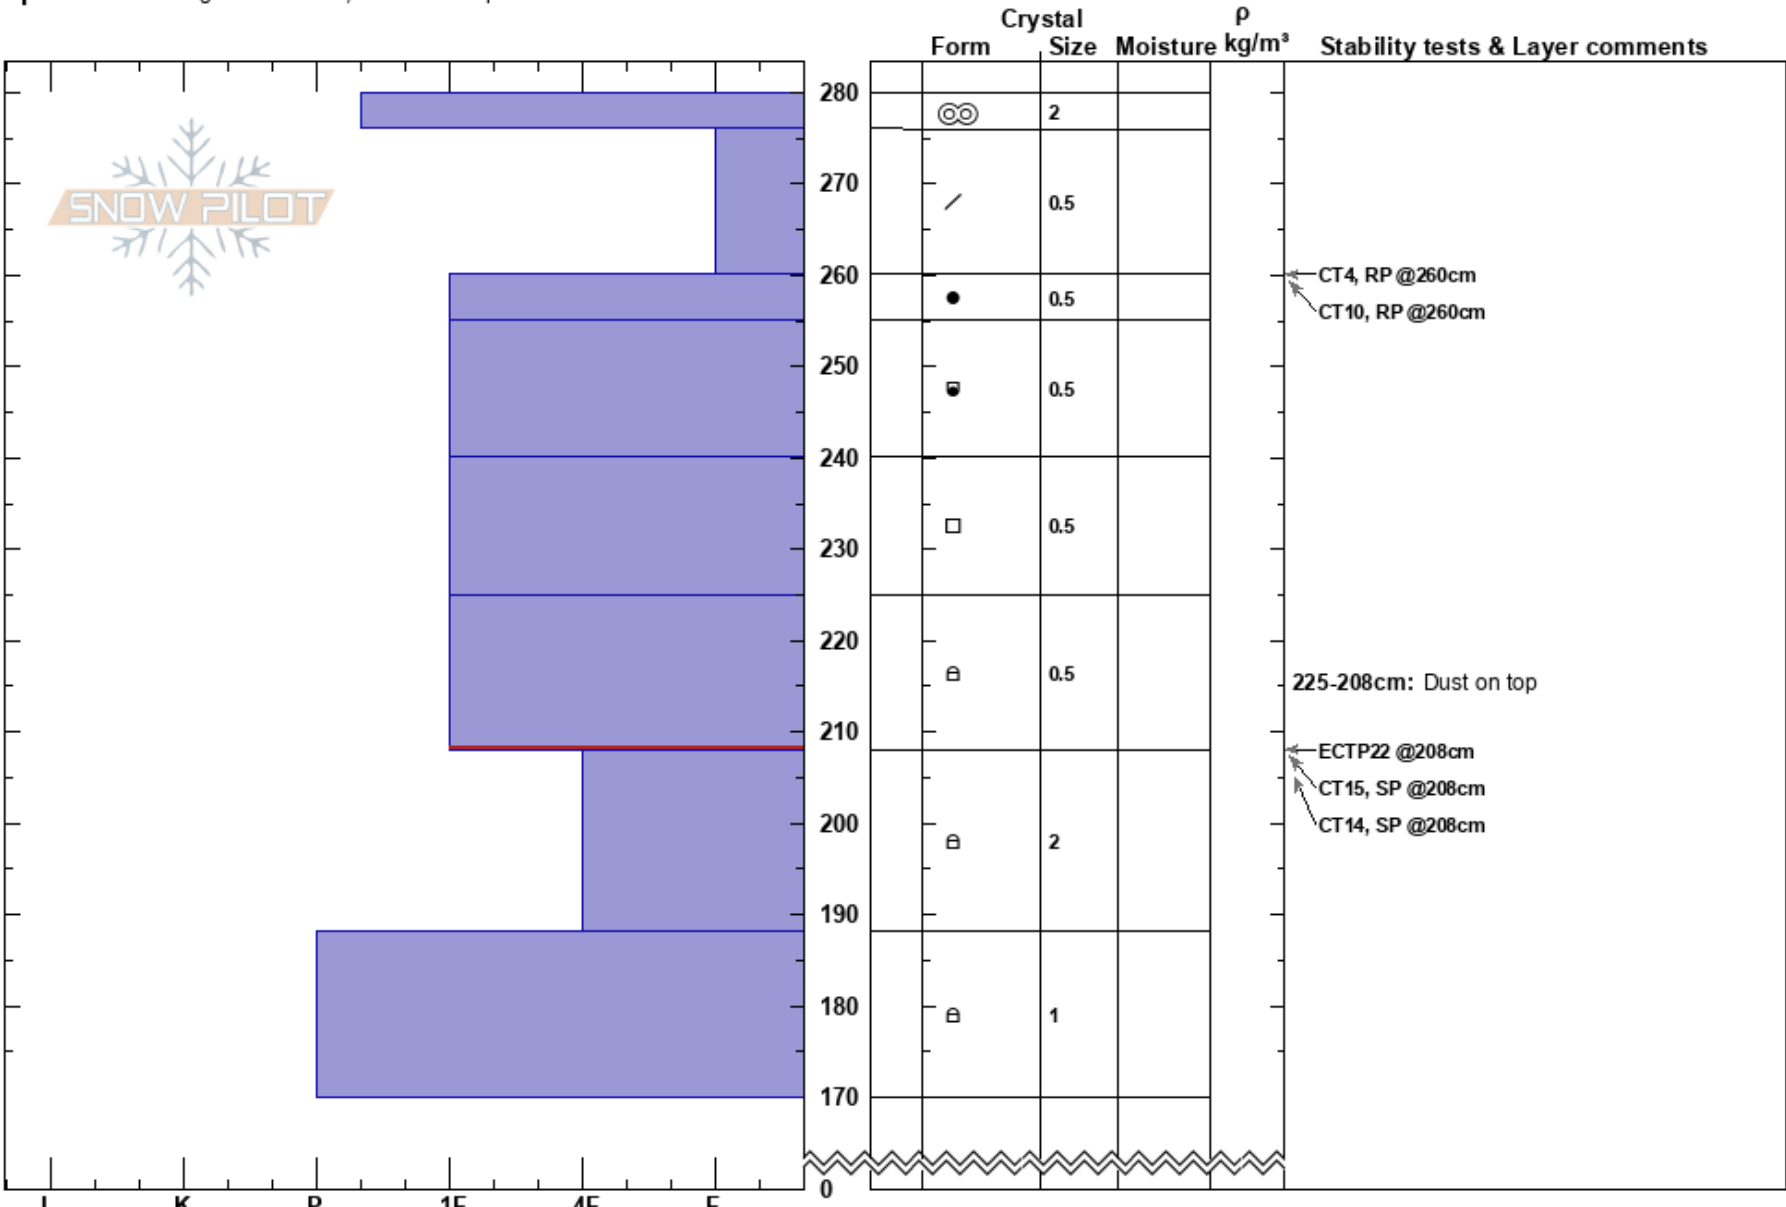

Spooner
 San Juan Range
 CO
Elevation: 10842 ft
Aspect: W
Specifics: Pit dug in a Ski Area; We skied slope

Dan Keltz
 03/01/2022 - 12:15pm
Co-ord: 37.45676N, -106.77049W
Slope Angle:
Wind Loading:

Stability:
Air Temperature: 7°C
Sky Cover: CLR
Precipitation: NO
Wind:

HS: 280
 225-208cm: Dust on top
 225-208cm: Problematic layer

Notes: