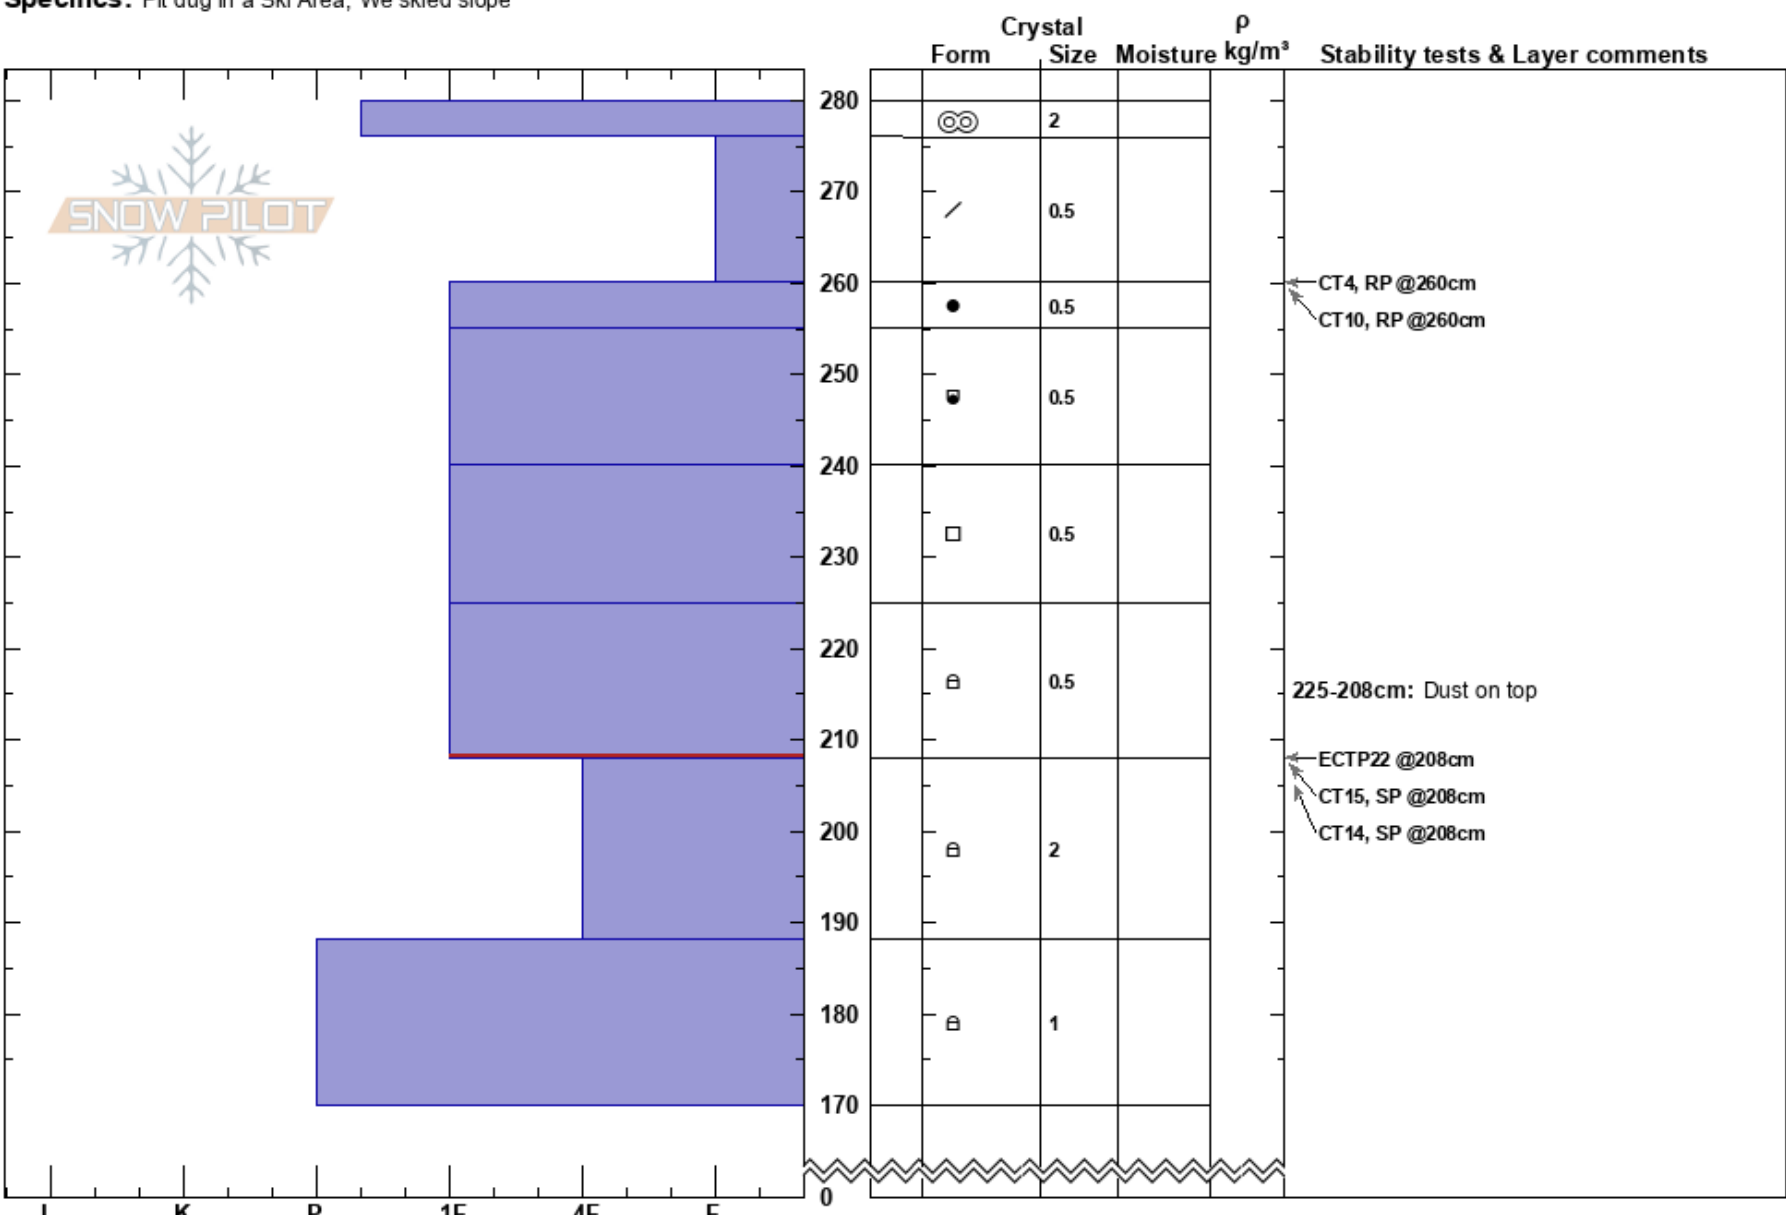

Spooner
 San Juan Range
 CO
Elevation: 10842 ft
Aspect: W
Specifics: Pit dug in a Ski Area; We skied slope

Dan Keltz
 03/01/2022 - 12:15pm
Co-ord: 37.45676N, -106.77049W
Slope Angle:
Wind Loading:

Stability:
Air Temperature: 7°C
Sky Cover: CLR
Precipitation: NO
Wind:

HS:280
 225-208cm: Dust on top
 225-208cm: Problematic layer

Notes: