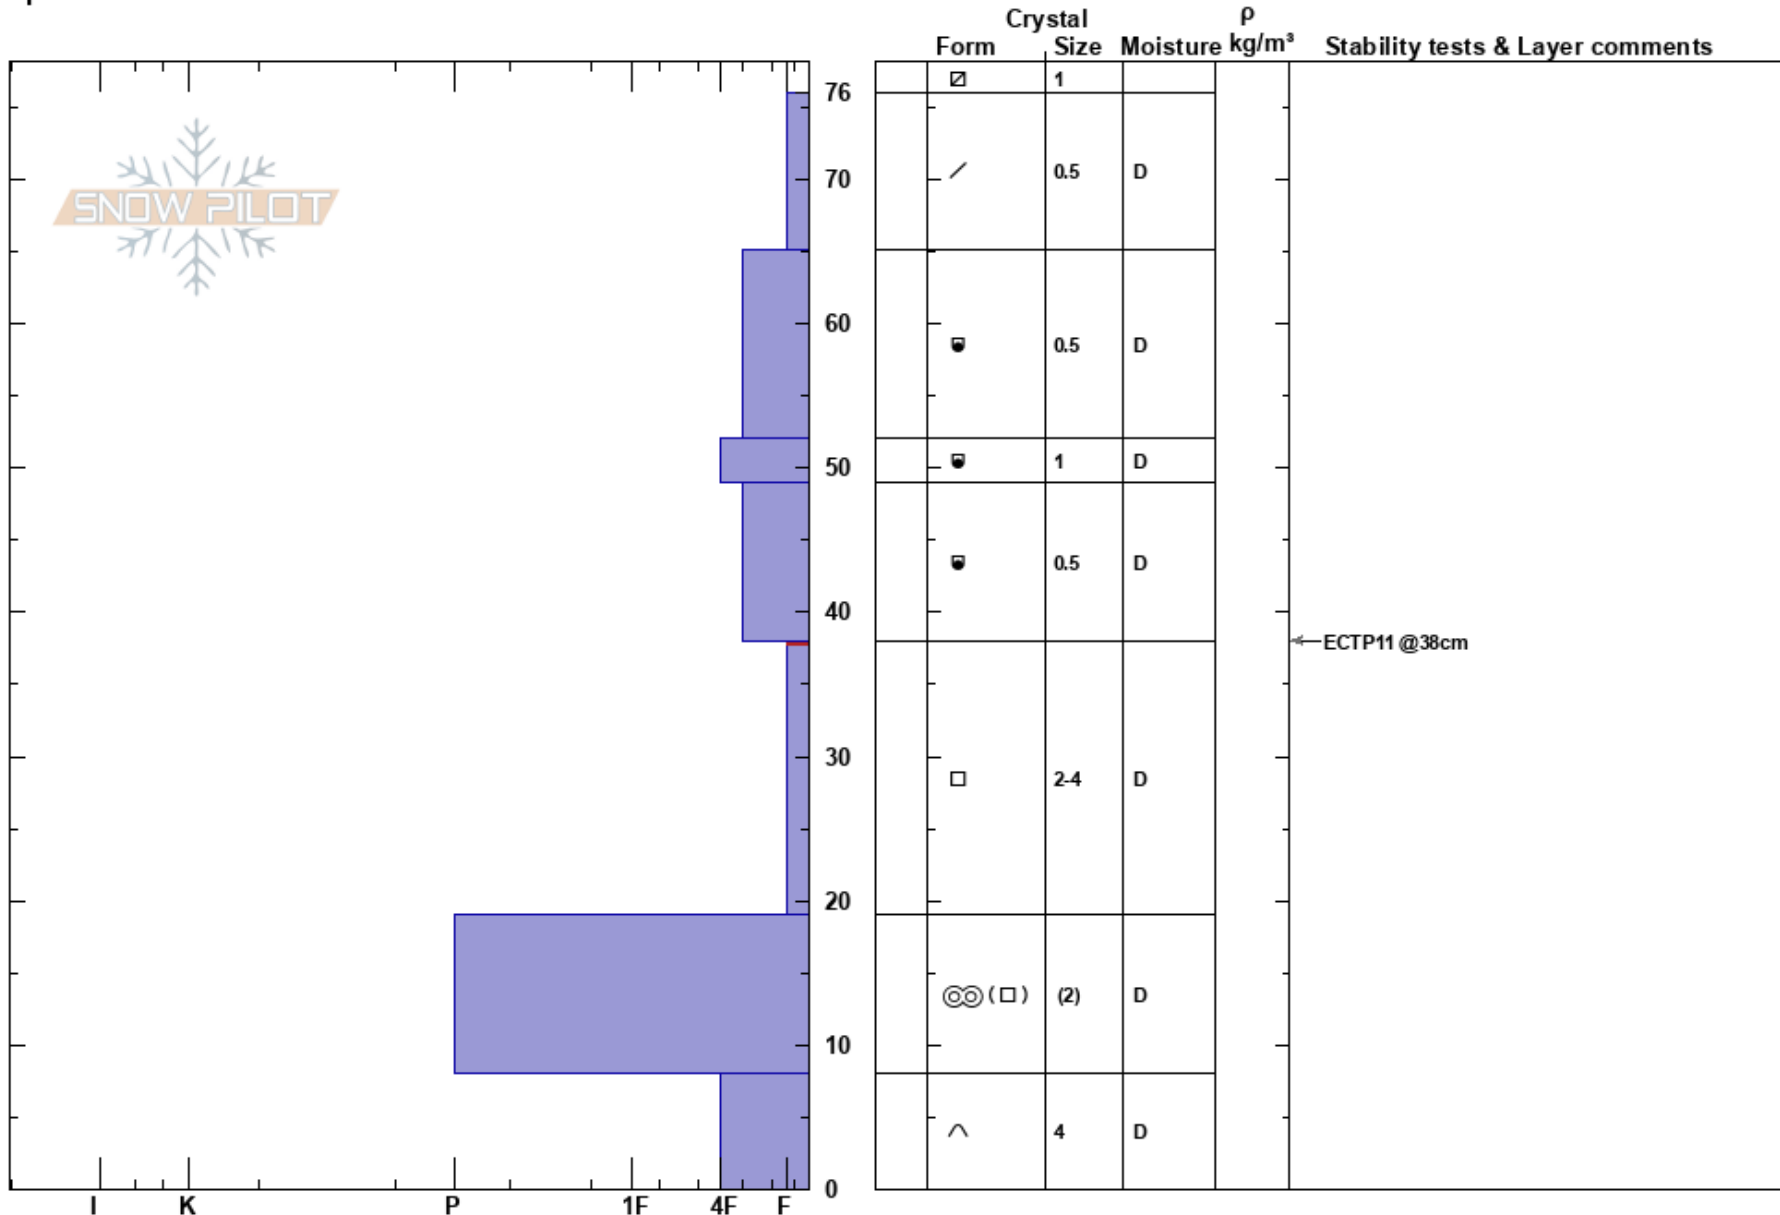

220301 Rock Garden  
 Berthoud Pass  
 CO  
 Elevation: 11107 ft  
 Aspect: N  
 Specifics:

Ryan Zarter  
 03/01/2022 - 11:45am  
 Co-ord: 39.80710N, -105.77730W  
 Slope Angle: 36°  
 Wind Loading: previous

Stability:  
 Air Temperature: -1°C  
 Sky Cover: SCT  
 Precipitation: NO  
 Wind: Calm

HS: 76  
 PS: 30 38-19cm: Problematic layer

Notes: Dug below the crown line of an avalanche from mid-January, so structure should be similar to 80 post mitigation.