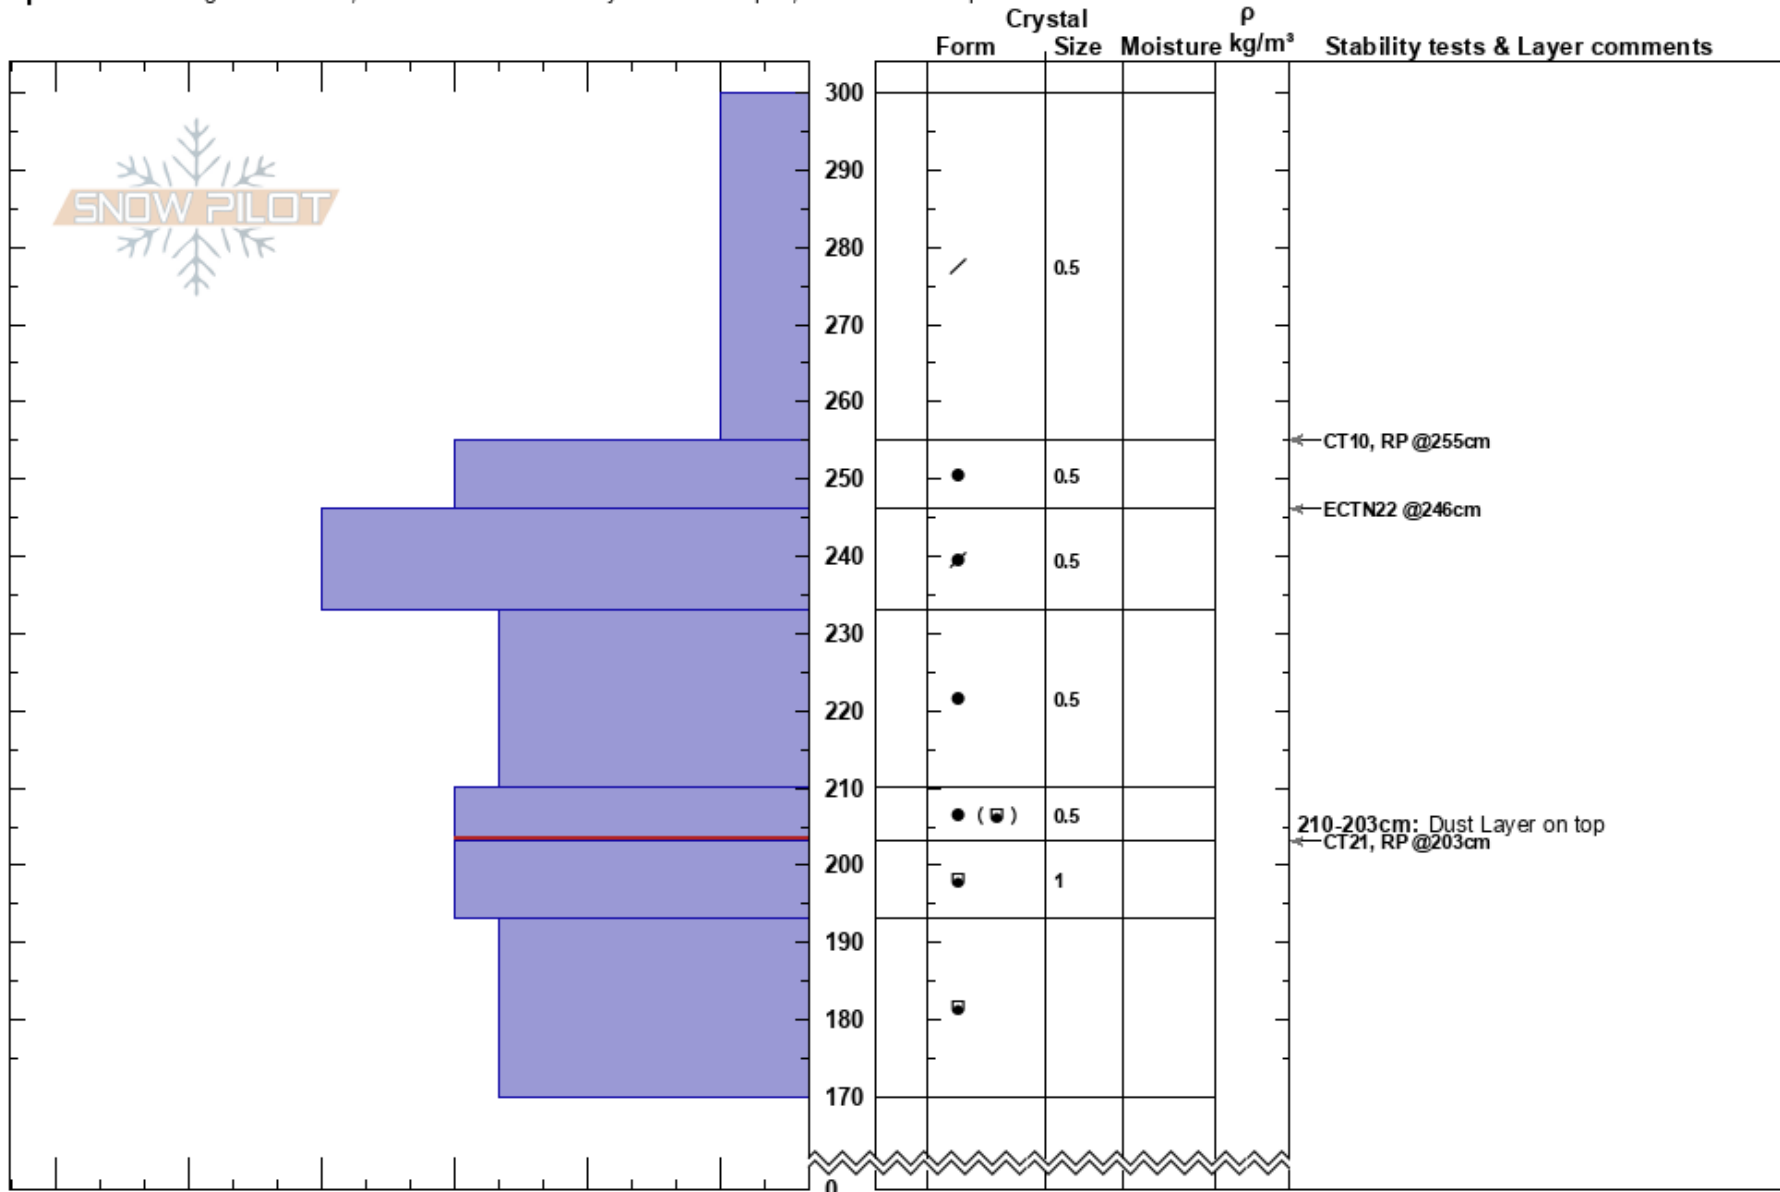

Horseshoe Skiers Right
San Juan Range
CO

Dan Keltz
03/01/2022 - 11:00am
Co-ord: 37.45614N, -106.77083W

Stability:
Air Temperature:
Sky Cover: CLR
Precipitation: NO
Wind: Calm

HS:300
210-203cm: Dust Layer on top
210-203cm: Problematic layer

Elevation: 10852 ft
Aspect: NW

Slope Angle:
Wind Loading:

Specifics: Pit dug in a Ski Area; Recent avalanche activity on similar slopes; Ski tracks on slope

Notes: