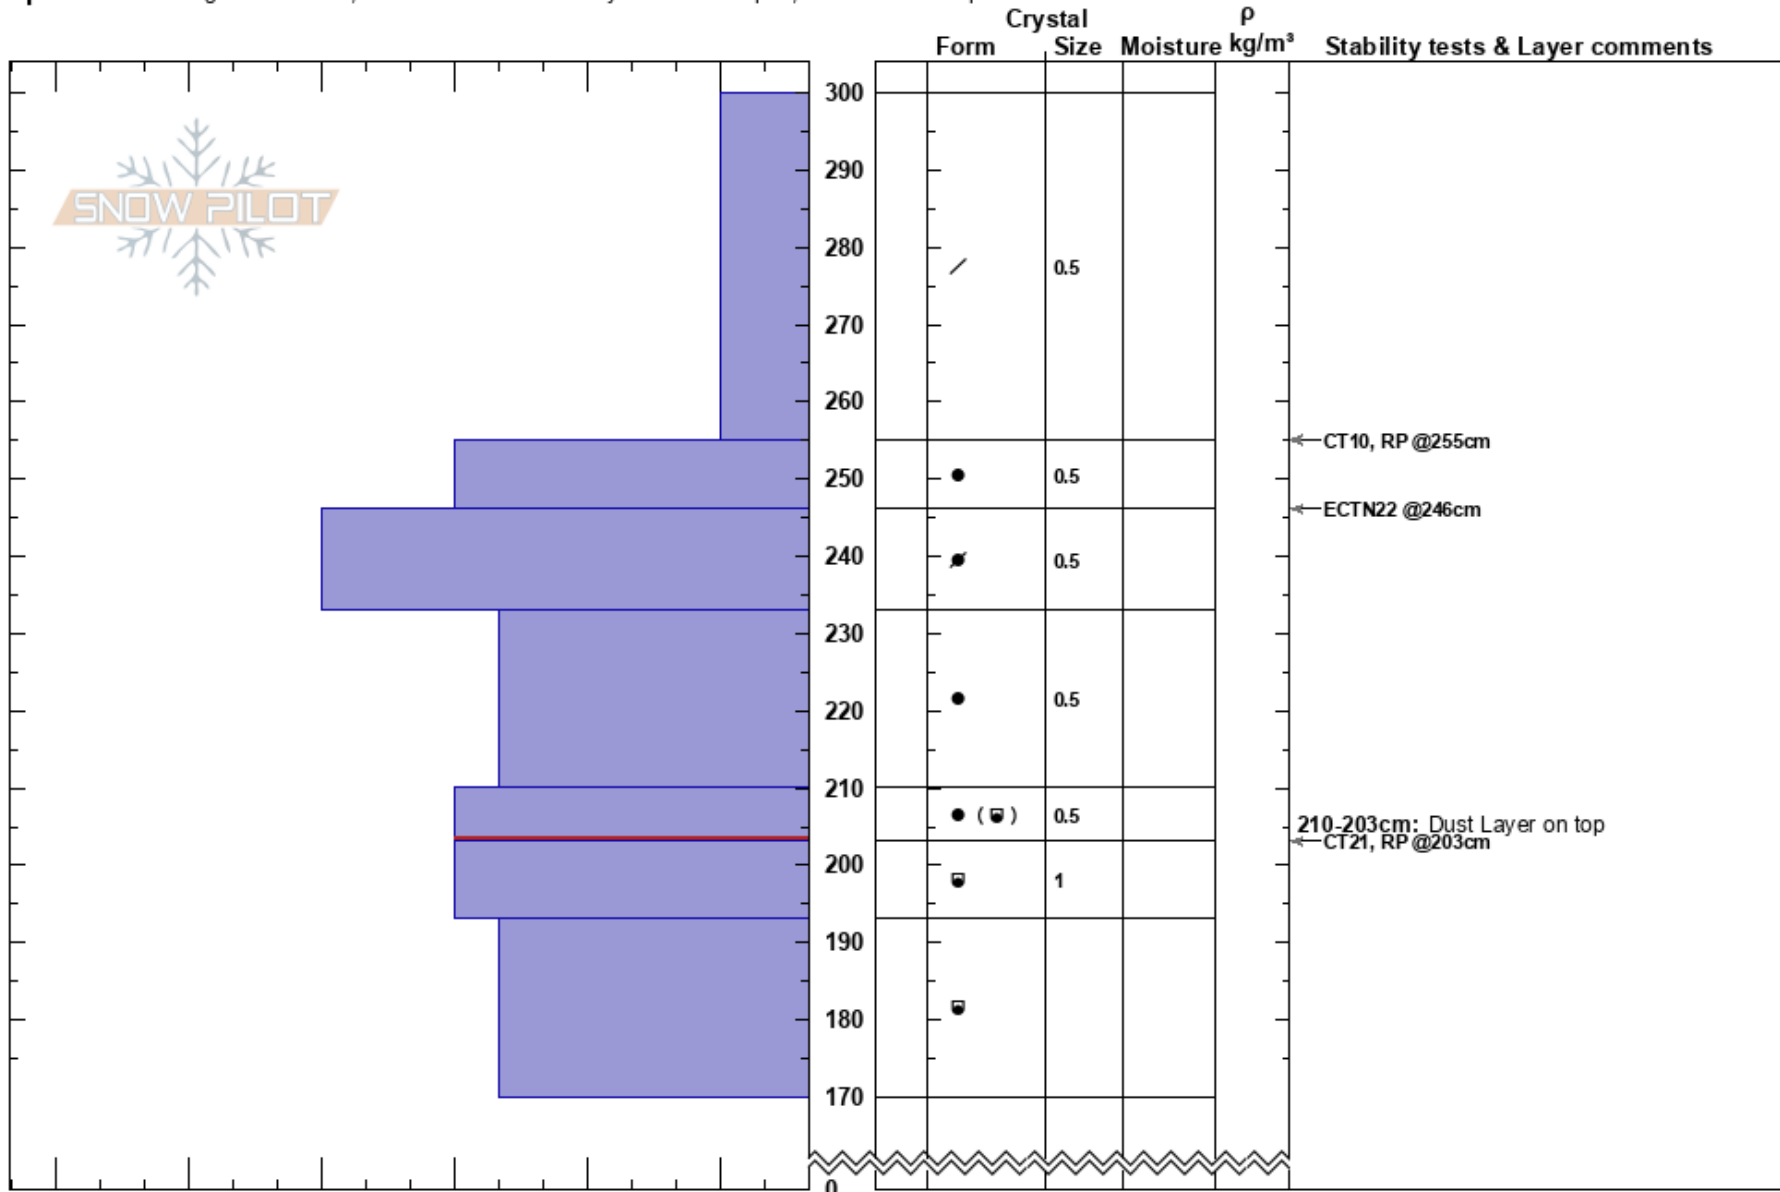

Horseshoe Skiers Right  
San Juan Range  
CO

Dan Keltz  
03/01/2022 - 11:00am  
Co-ord: 37.45614N, -106.77083W

Stability:  
Air Temperature:  
Sky Cover: CLR  
Precipitation: NO  
Wind: Calm

HS:300  
210-203cm: Dust Layer on top  
210-203cm: Problematic layer

Elevation: 10852 ft  
Aspect: NW

Slope Angle:  
Wind Loading:

Specifics: Pit dug in a Ski Area; Recent avalanche activity on similar slopes; Ski tracks on slope

Notes: