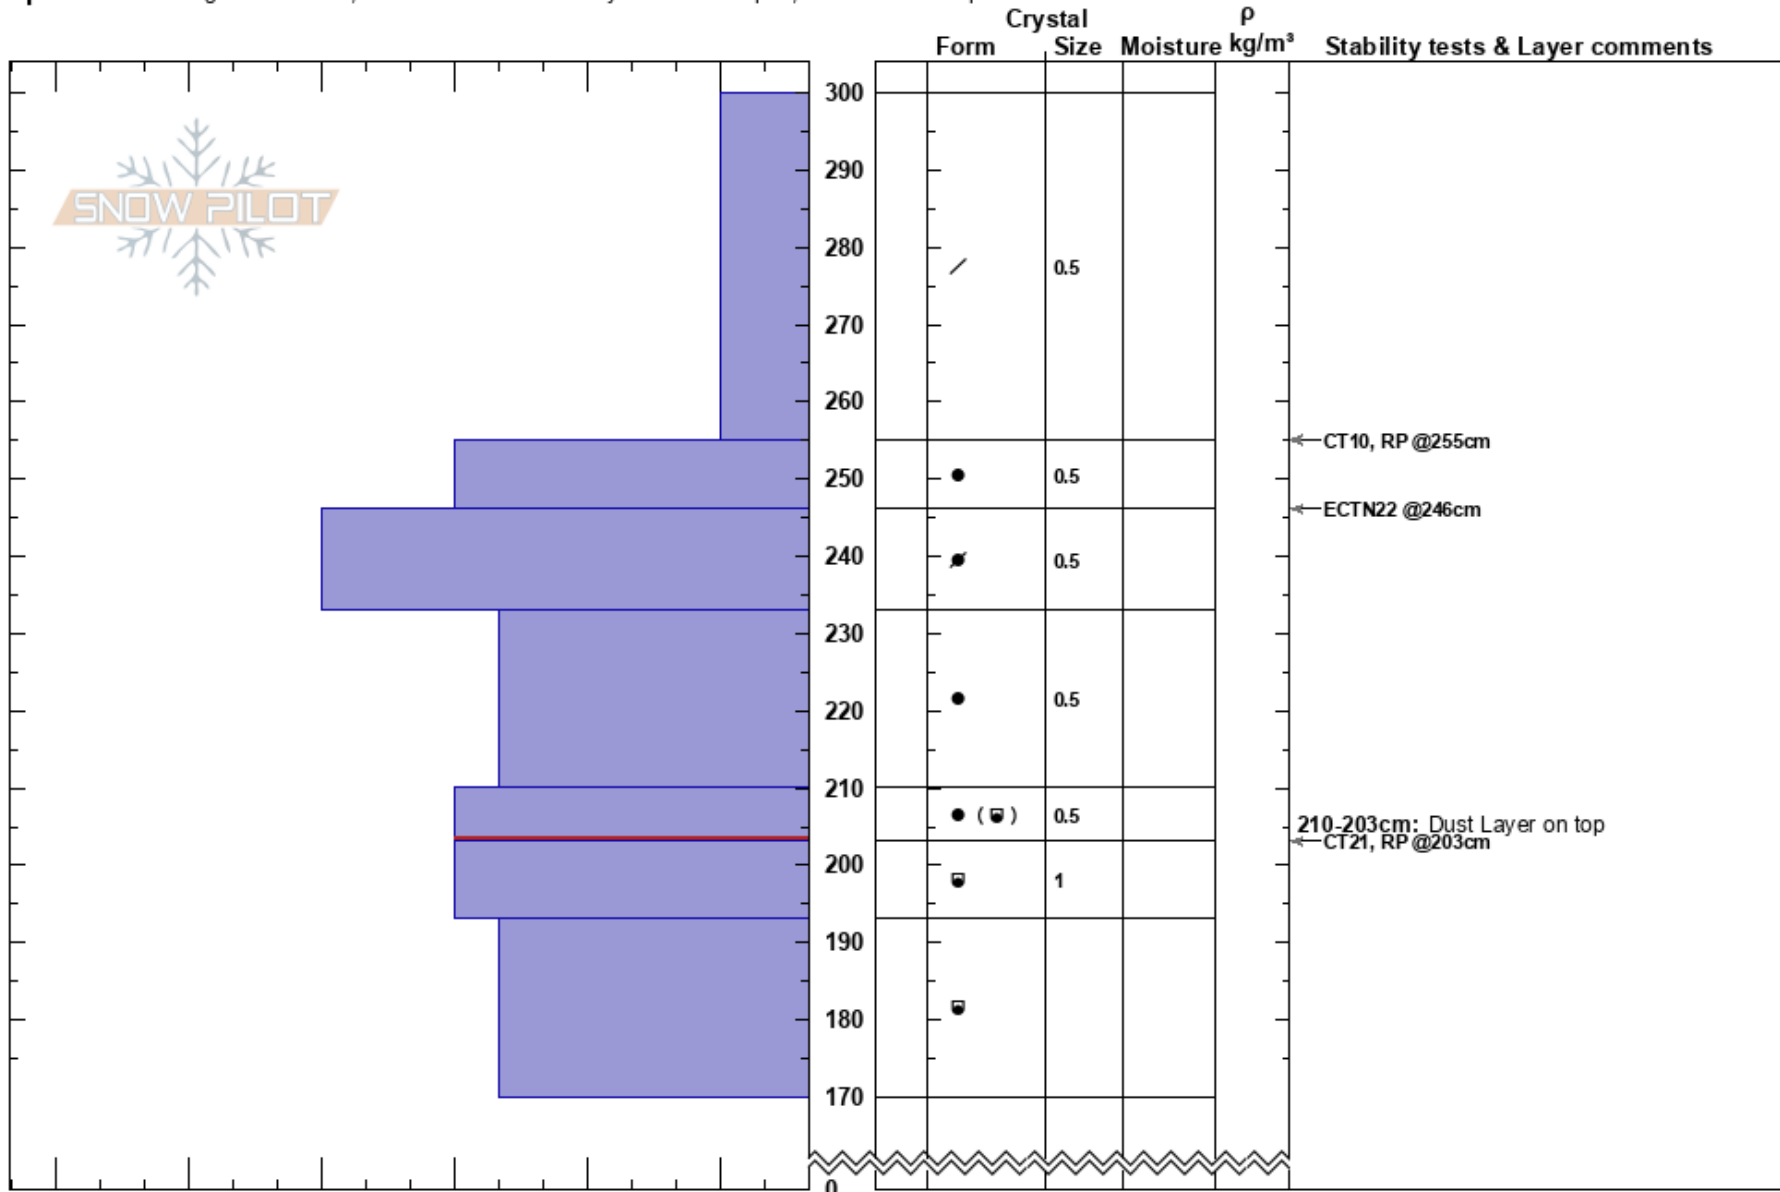

Horseshoe Skiers Right
San Juan Range
CO

Dan Keltz
03/01/2022 - 11:00am
Co-ord: 37.45614N, -106.77083W

Stability:
Air Temperature:
Sky Cover: CLR
Precipitation: NO
Wind: Calm

HS:300
210-203cm: Dust Layer on top
210-203cm: Problematic layer

Elevation: 10852 ft
Aspect: NW

Slope Angle:
Wind Loading:

Specifics: Pit dug in a Ski Area; Recent avalanche activity on similar slopes; Ski tracks on slope

Notes: I K P 1F 4F F